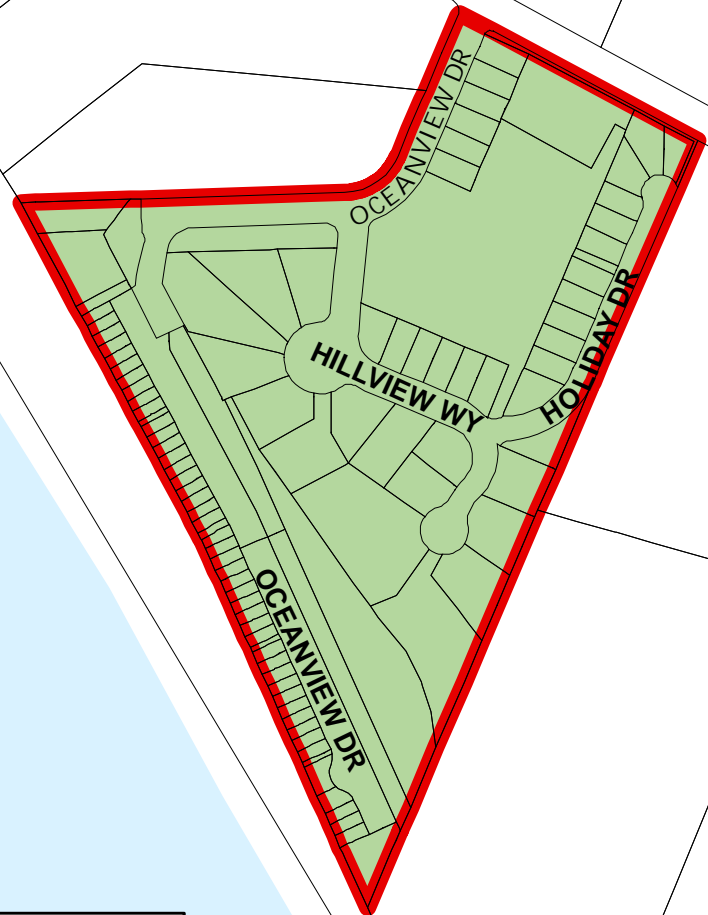

PLACE DE MER
COUNTY SERVICE AREA 2
SANTA CRUZ COUNTY, CALIFORNIA

Monterey Bay

Legend

-  SERVICE AREA 2
-  SPHERE OF INFLUENCE

104-09_CSA2_Place de Mer_SD
PREPARED BY SANTA CRUZ COUNTY
GEOGRAPHIC INFORMATION SYSTEM STAFF-December 2009

HEATHER POINT LN