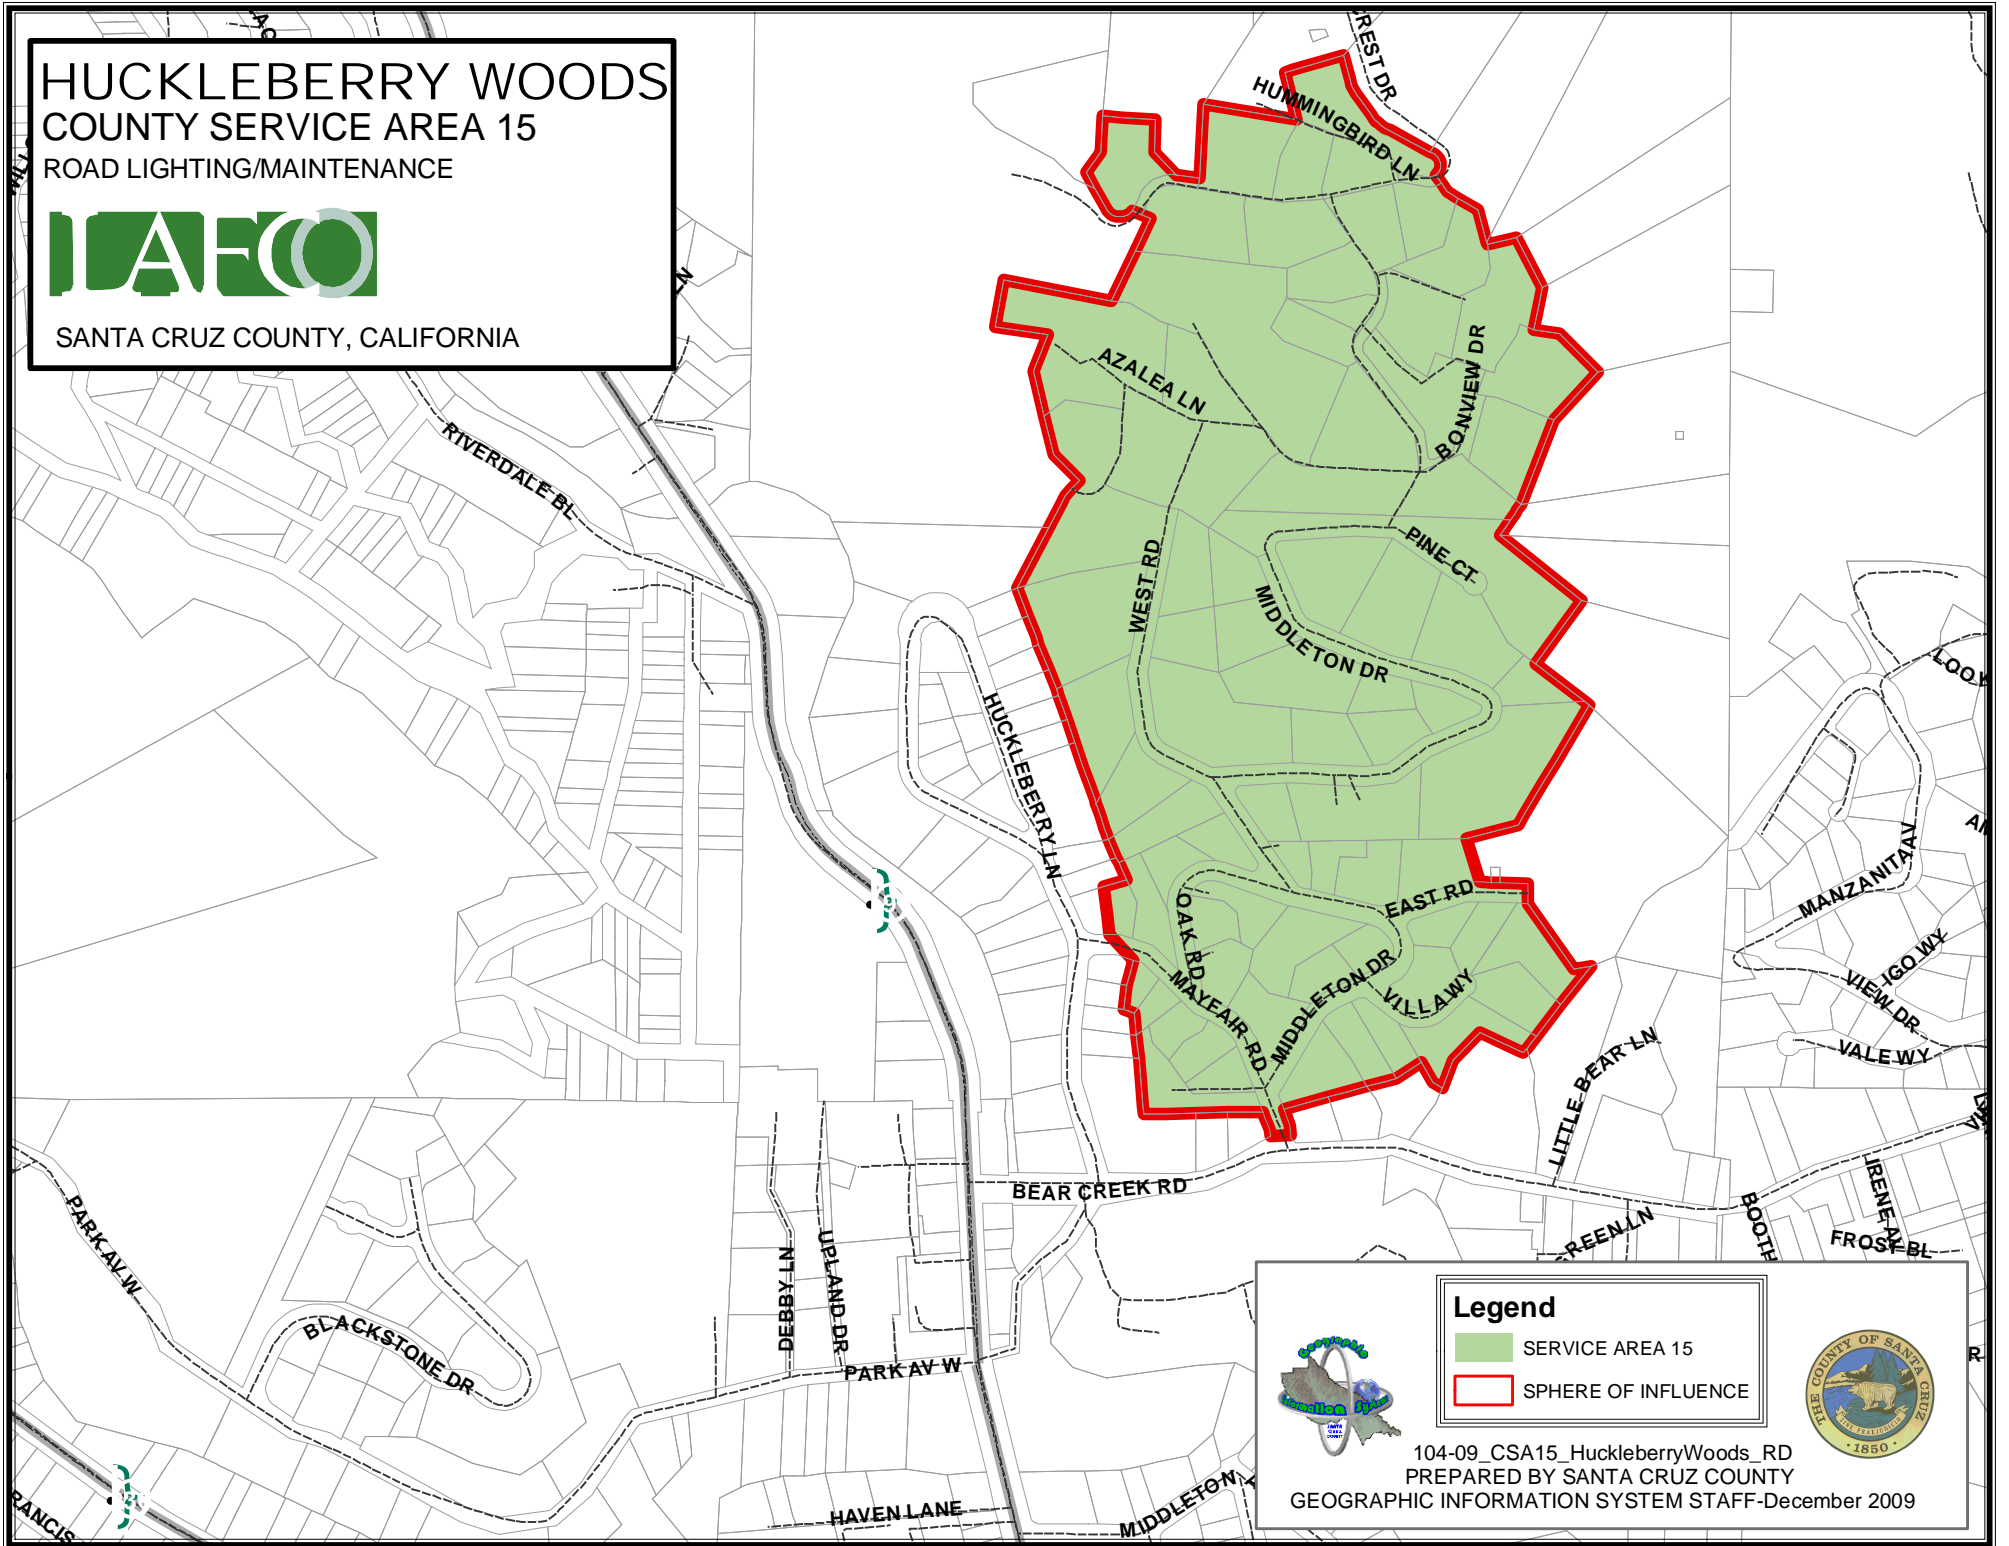

HUCKLEBERRY WOODS
COUNTY SERVICE AREA 15
ROAD LIGHTING/MAINTENANCE

SANTA CRUZ COUNTY, CALIFORNIA

Legend

- SERVICE AREA 15
- SPHERE OF INFLUENCE

104-09_CSA15_HuckleberryWoods_RD
PREPARED BY SANTA CRUZ COUNTY
GEOGRAPHIC INFORMATION SYSTEM STAFF-December 2009