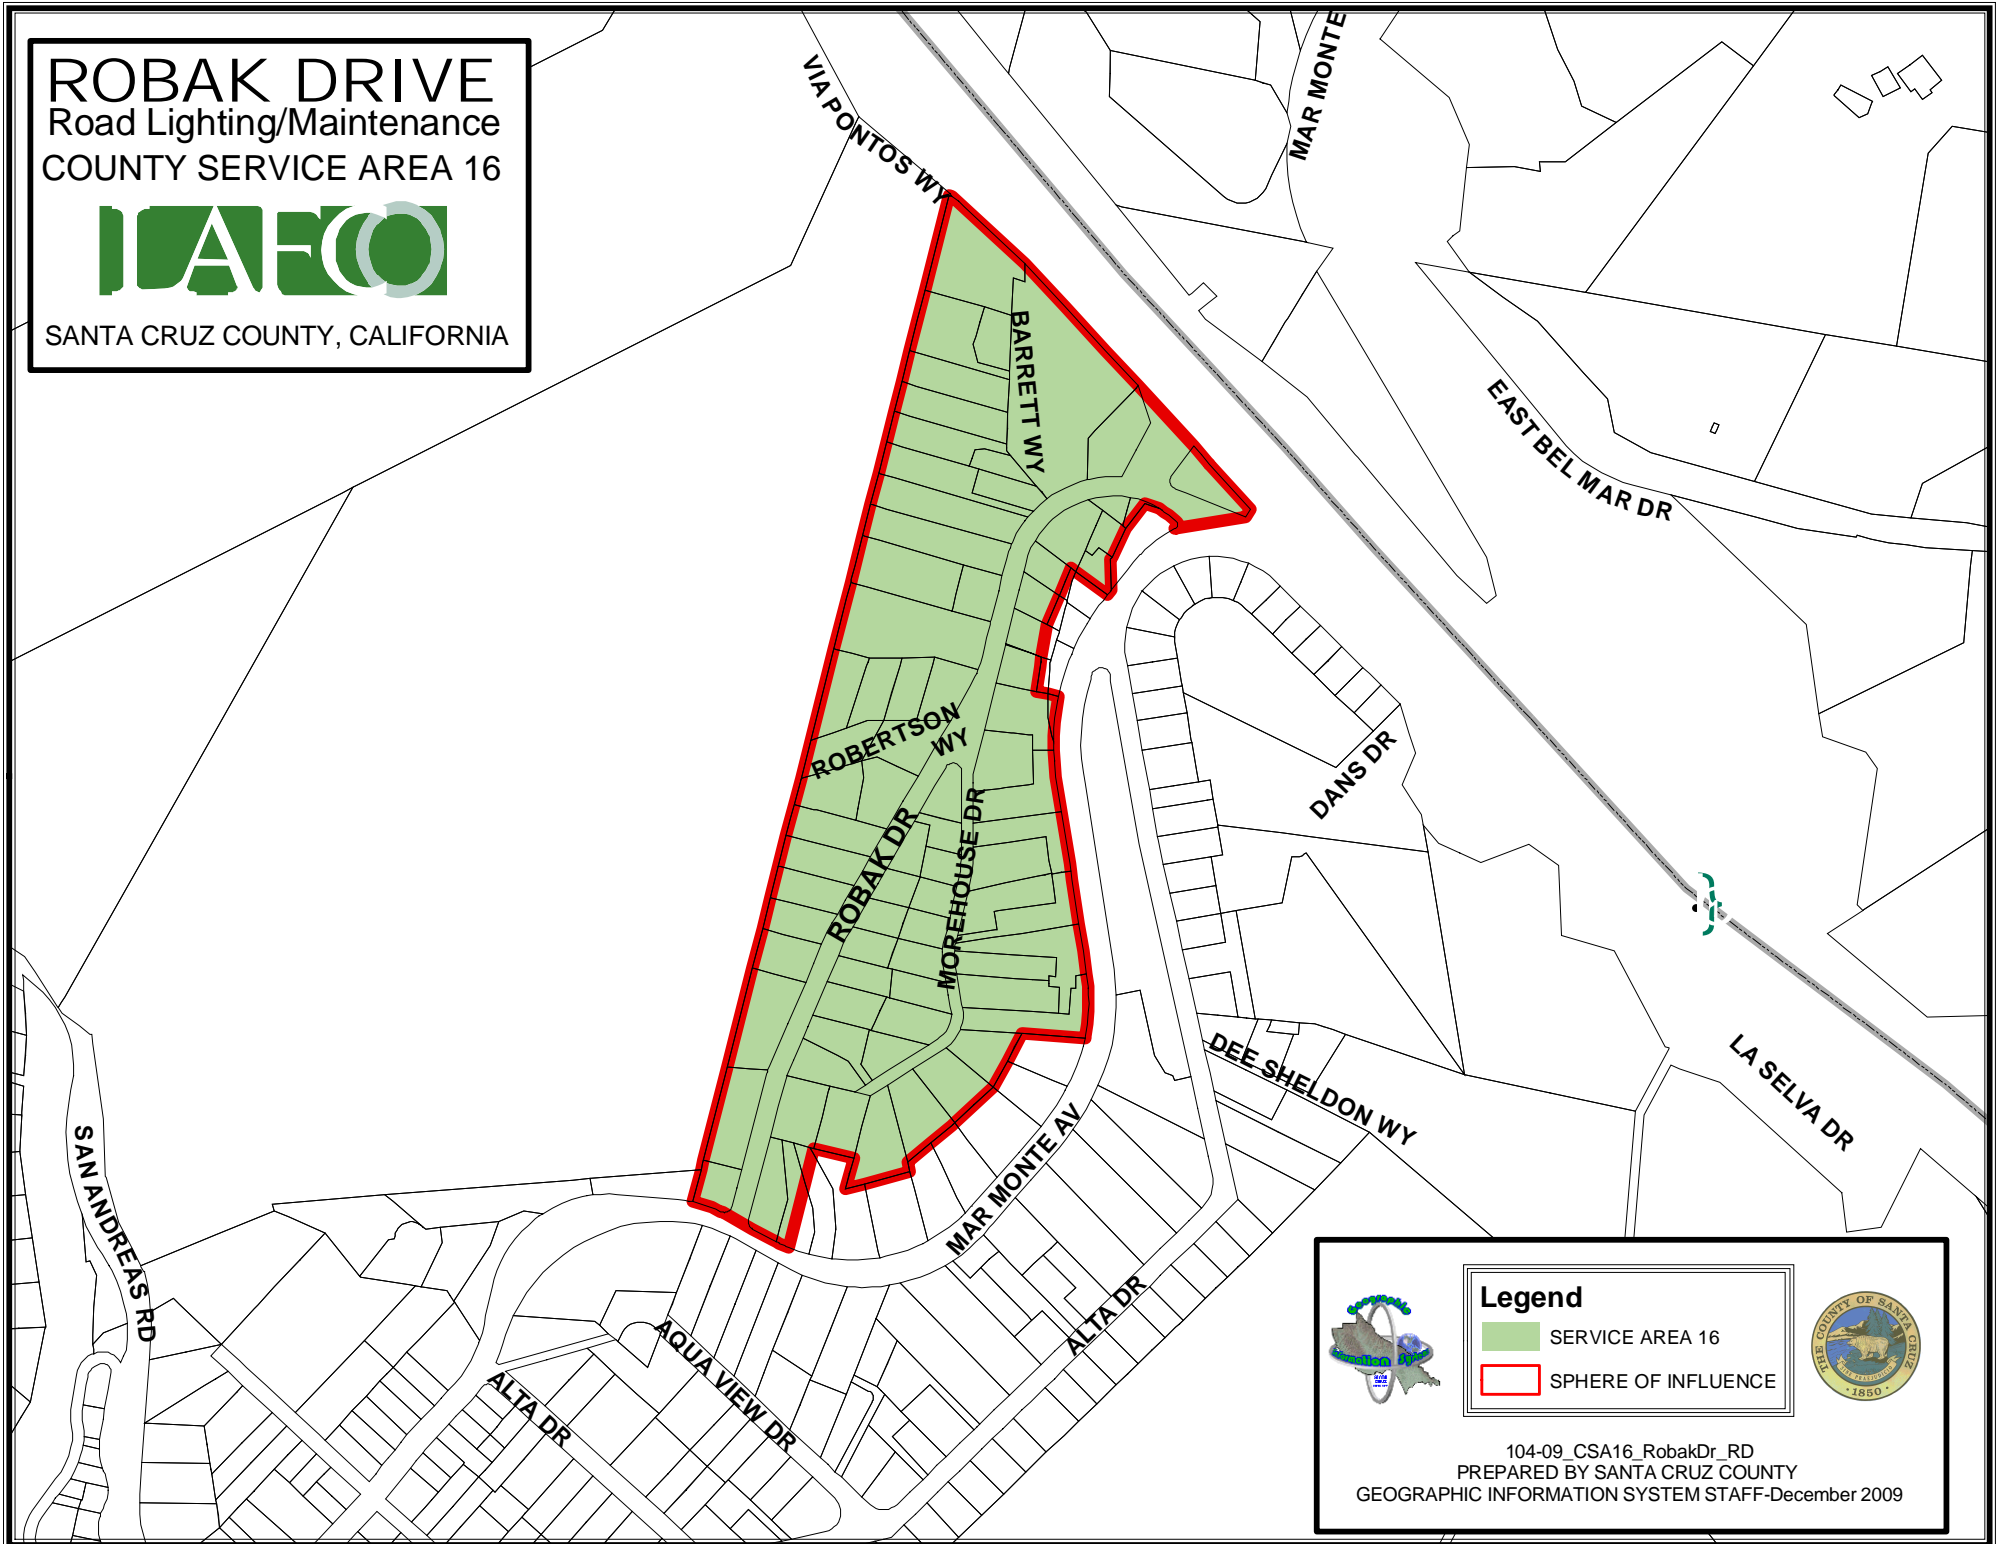

ROBAK DRIVE
Road Lighting/Maintenance
COUNTY SERVICE AREA 16

SANTA CRUZ COUNTY, CALIFORNIA

 **Legend**

-  SERVICE AREA 16
-  SPHERE OF INFLUENCE

104-09_CSA16_RobakDr_RD
PREPARED BY SANTA CRUZ COUNTY
GEOGRAPHIC INFORMATION SYSTEM STAFF-December 2009