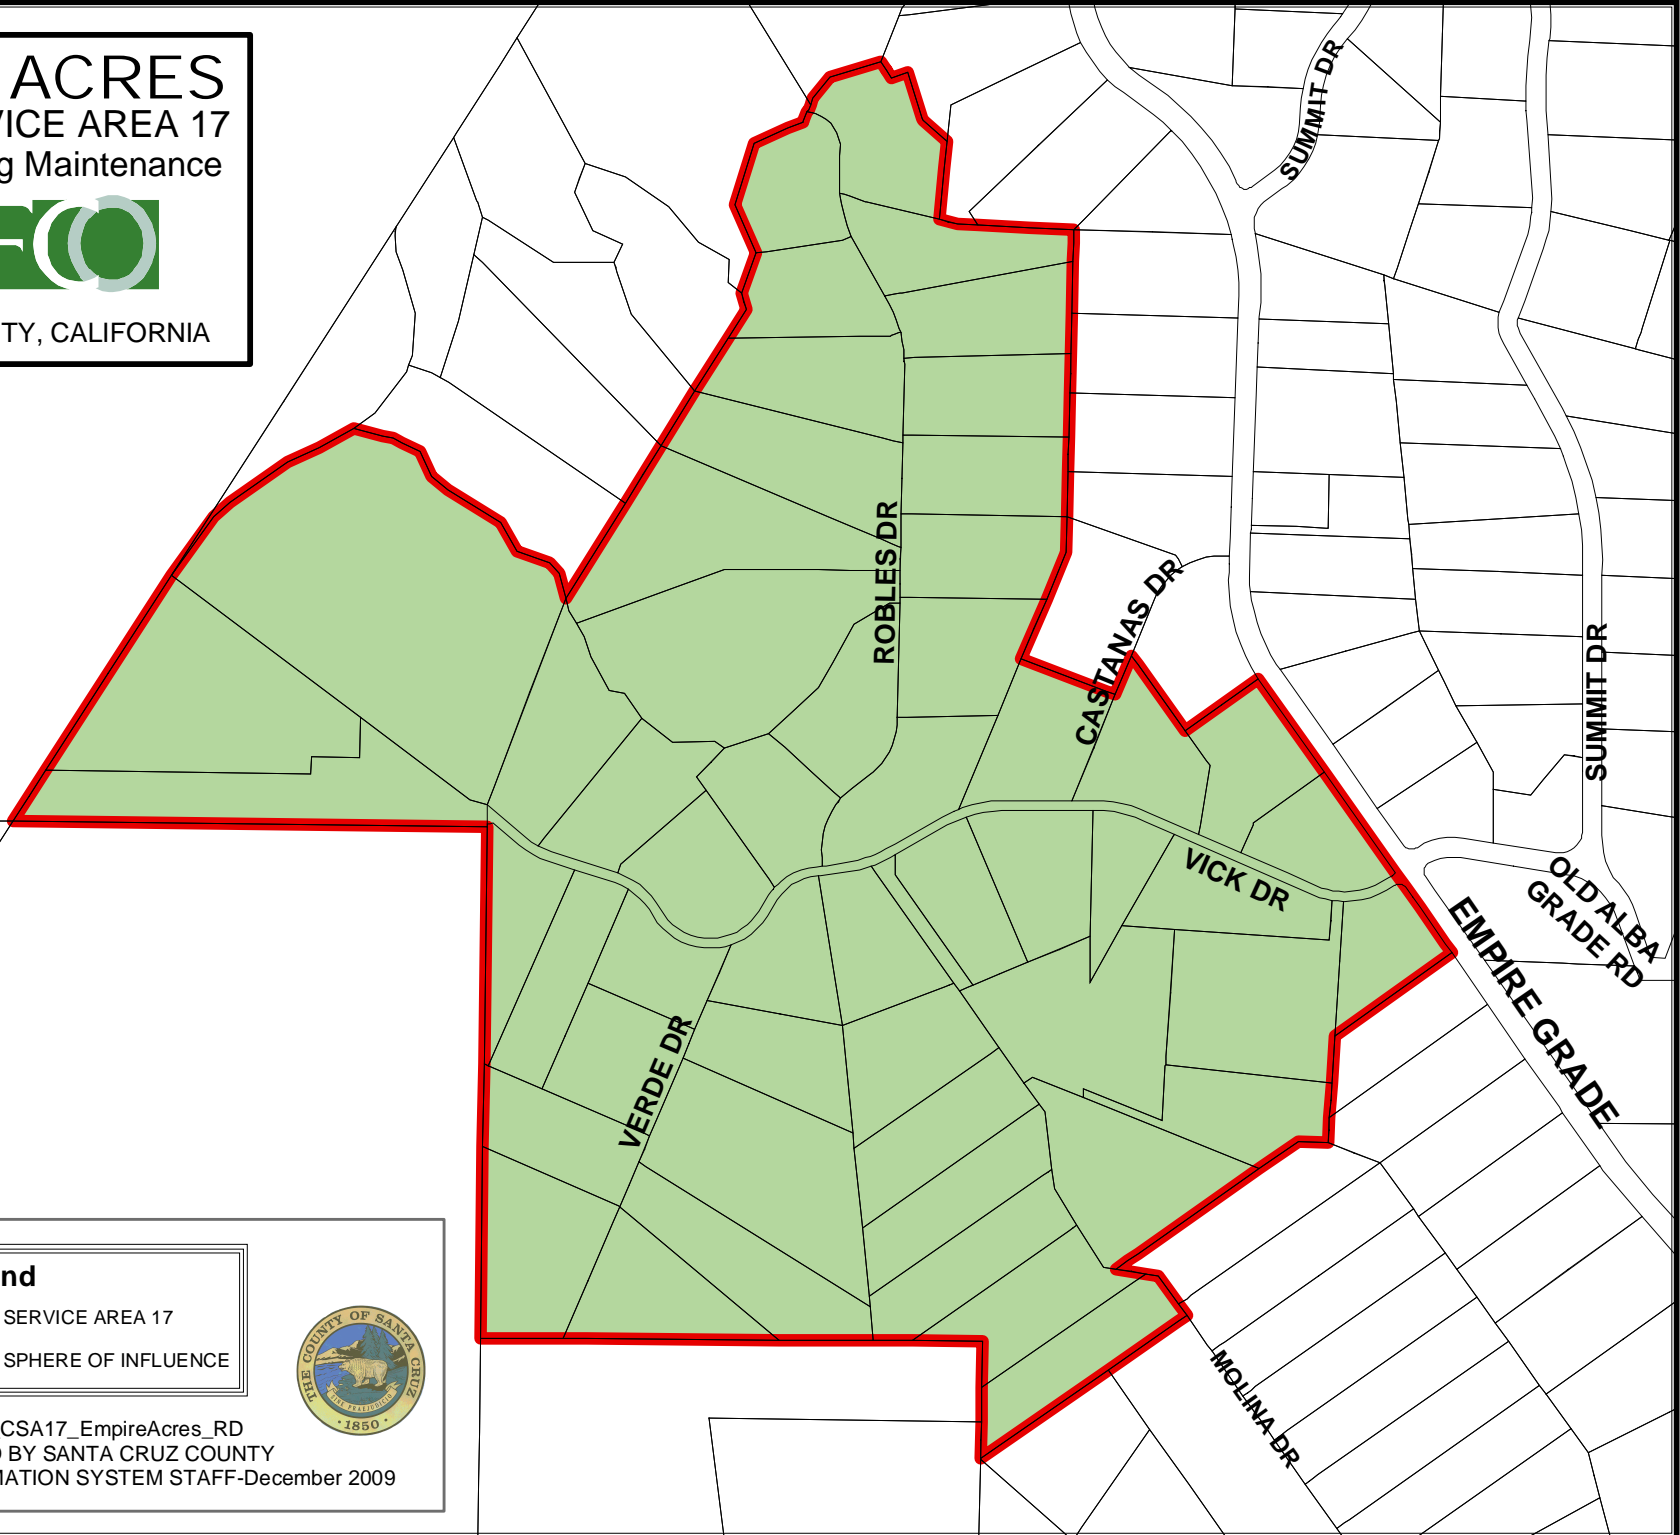

EMPIRE ACRES
COUNTY SERVICE AREA 17
Road and Lighting Maintenance

SANTA CRUZ COUNTY, CALIFORNIA

Legend

- SERVICE AREA 17
- SPHERE OF INFLUENCE

104-09_CSA17_EmpireAcres_RD
PREPARED BY SANTA CRUZ COUNTY
GEOGRAPHIC INFORMATION SYSTEM STAFF-December 2009