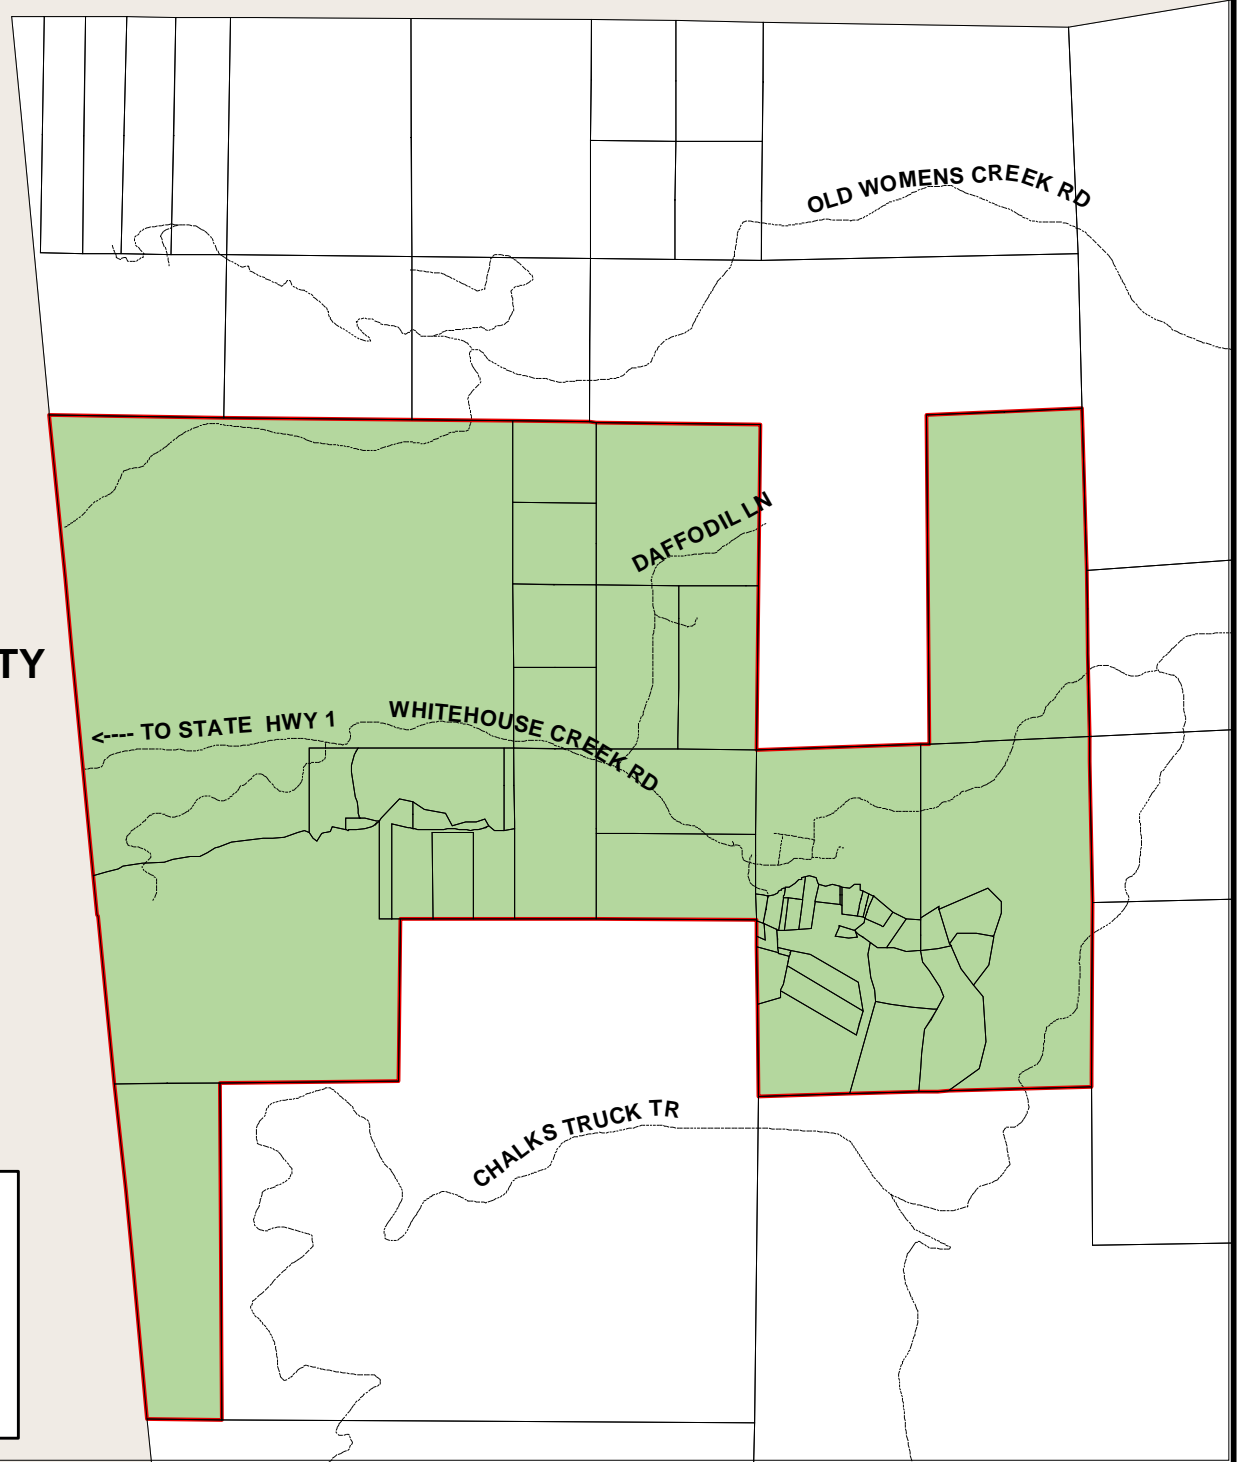

# WHITEHOUSE CANYON

COUNTY SERVICE AREA 18  
ROAD LIGHTING/MAINTENANCE

SANTA CRUZ COUNTY, CALIFORNIA

SAN MATEO COUNTY

SAN MATEO COUNTY

### Legend

- SERVICE AREA 18
- SPHERE OF INFLUENCE

104-09\_CSA18\_WhitehouseCanyon\_RD  
PREPARED BY SANTA CRUZ COUNTY  
GEOGRAPHIC INFORMATION SYSTEM STAFF-December 2009