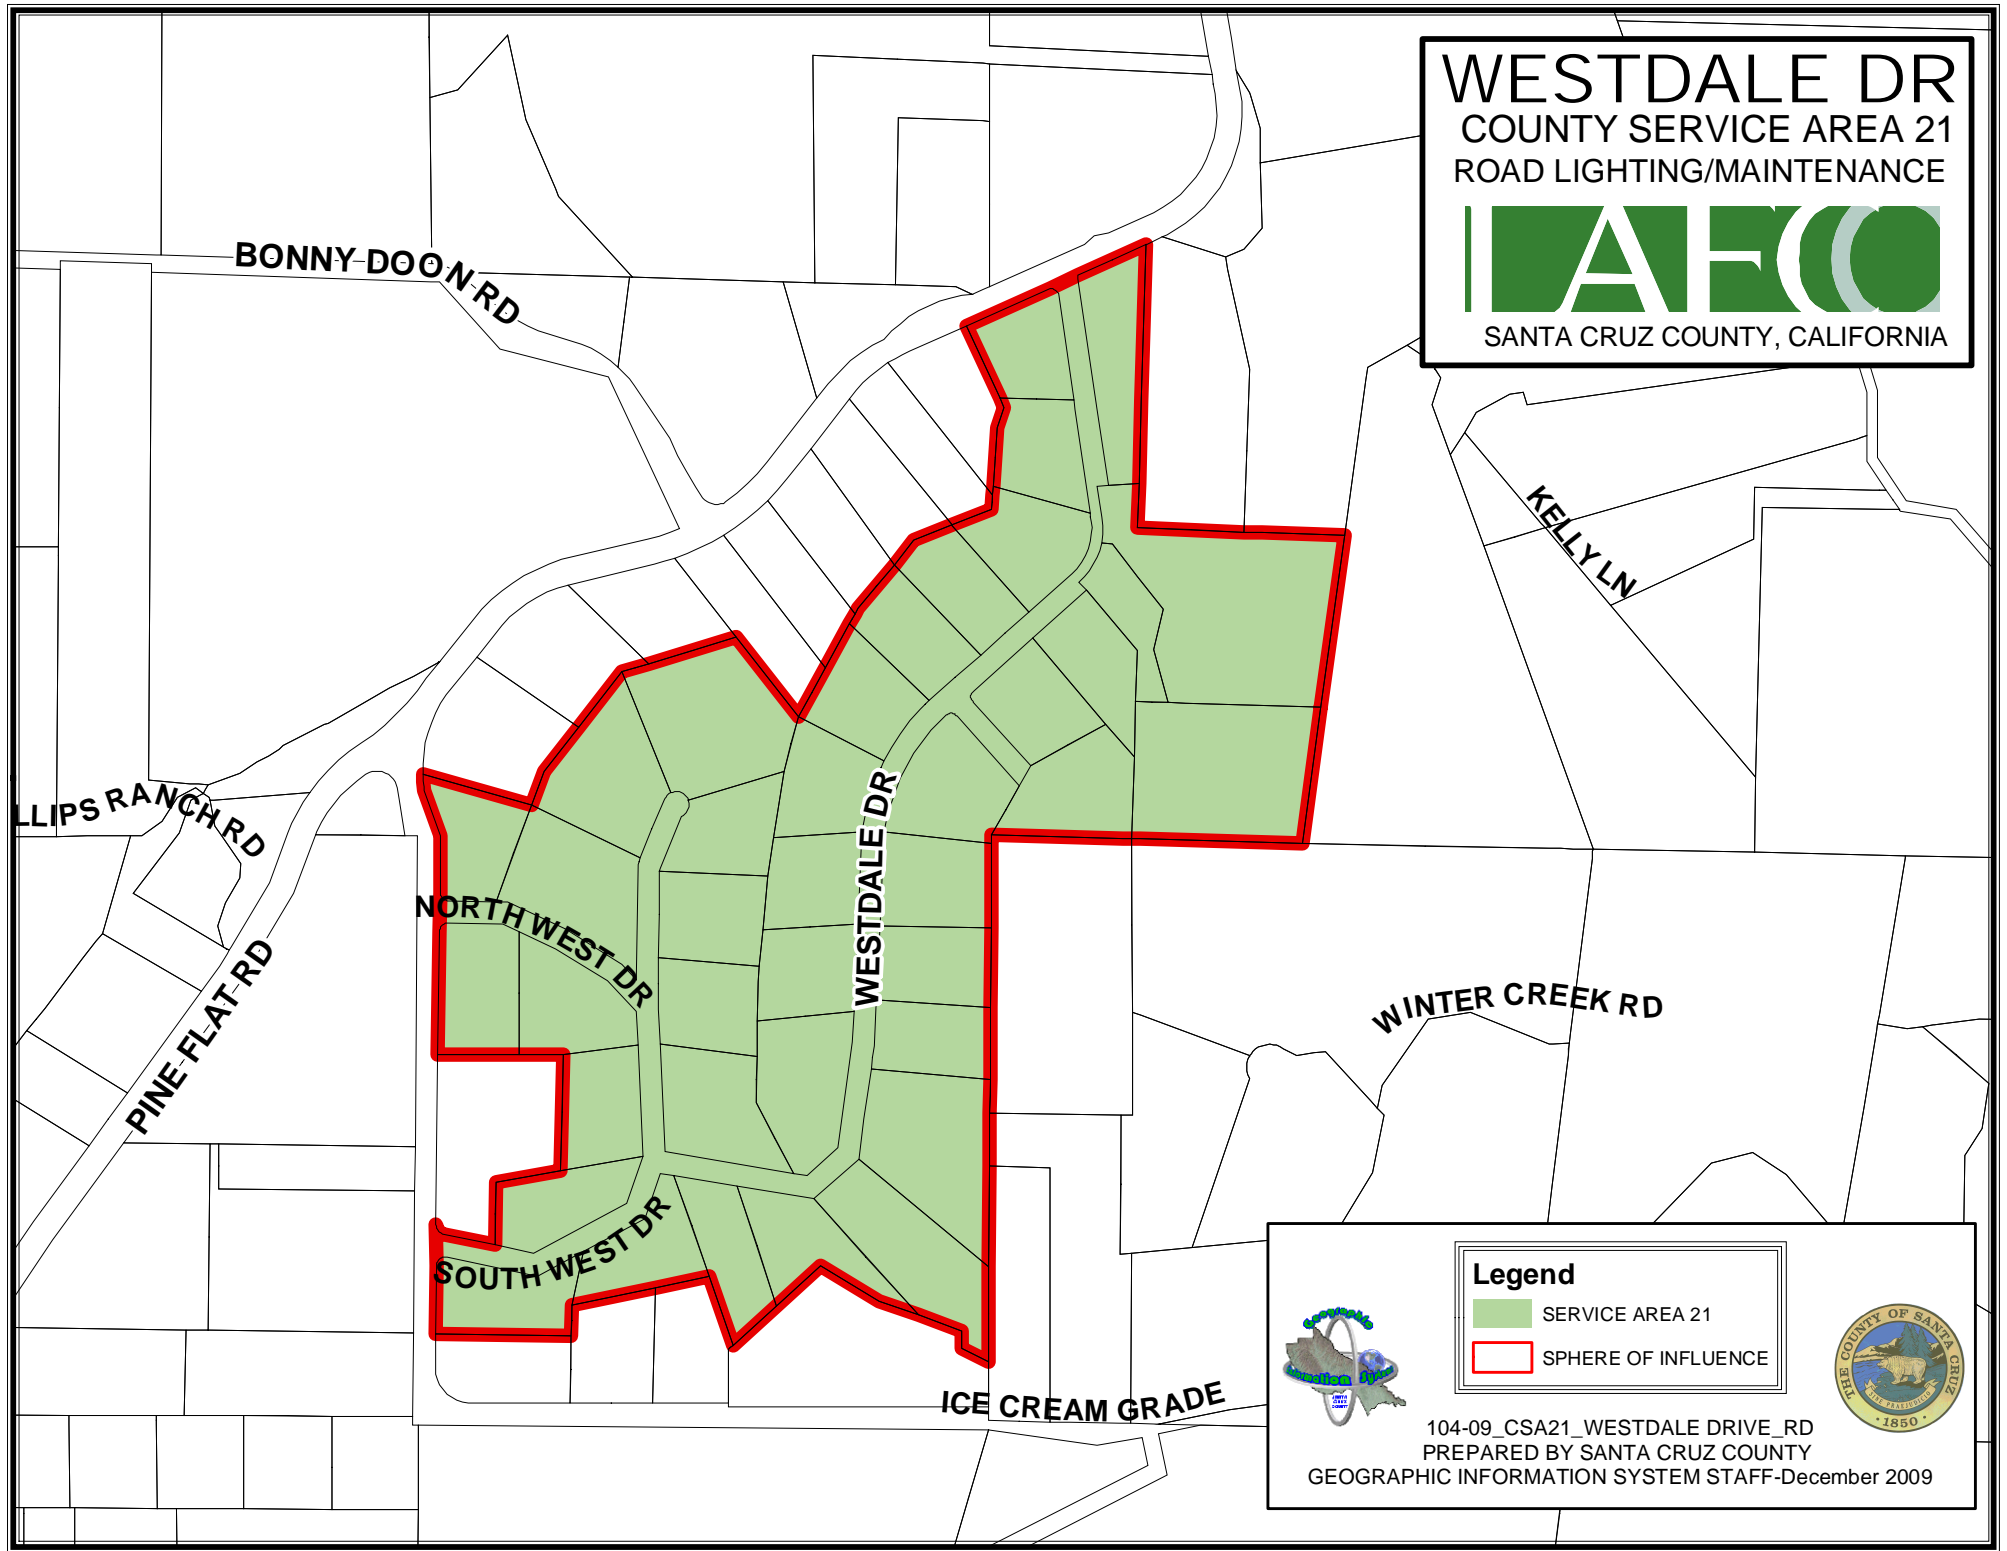

WESTDALE DR
COUNTY SERVICE AREA 21
ROAD LIGHTING/MAINTENANCE

SANTA CRUZ COUNTY, CALIFORNIA

Legend

-  SERVICE AREA 21
-  SPHERE OF INFLUENCE

104-09_CSA21_WESTDALE DRIVE_RD
PREPARED BY SANTA CRUZ COUNTY
GEOGRAPHIC INFORMATION SYSTEM STAFF-December 2009