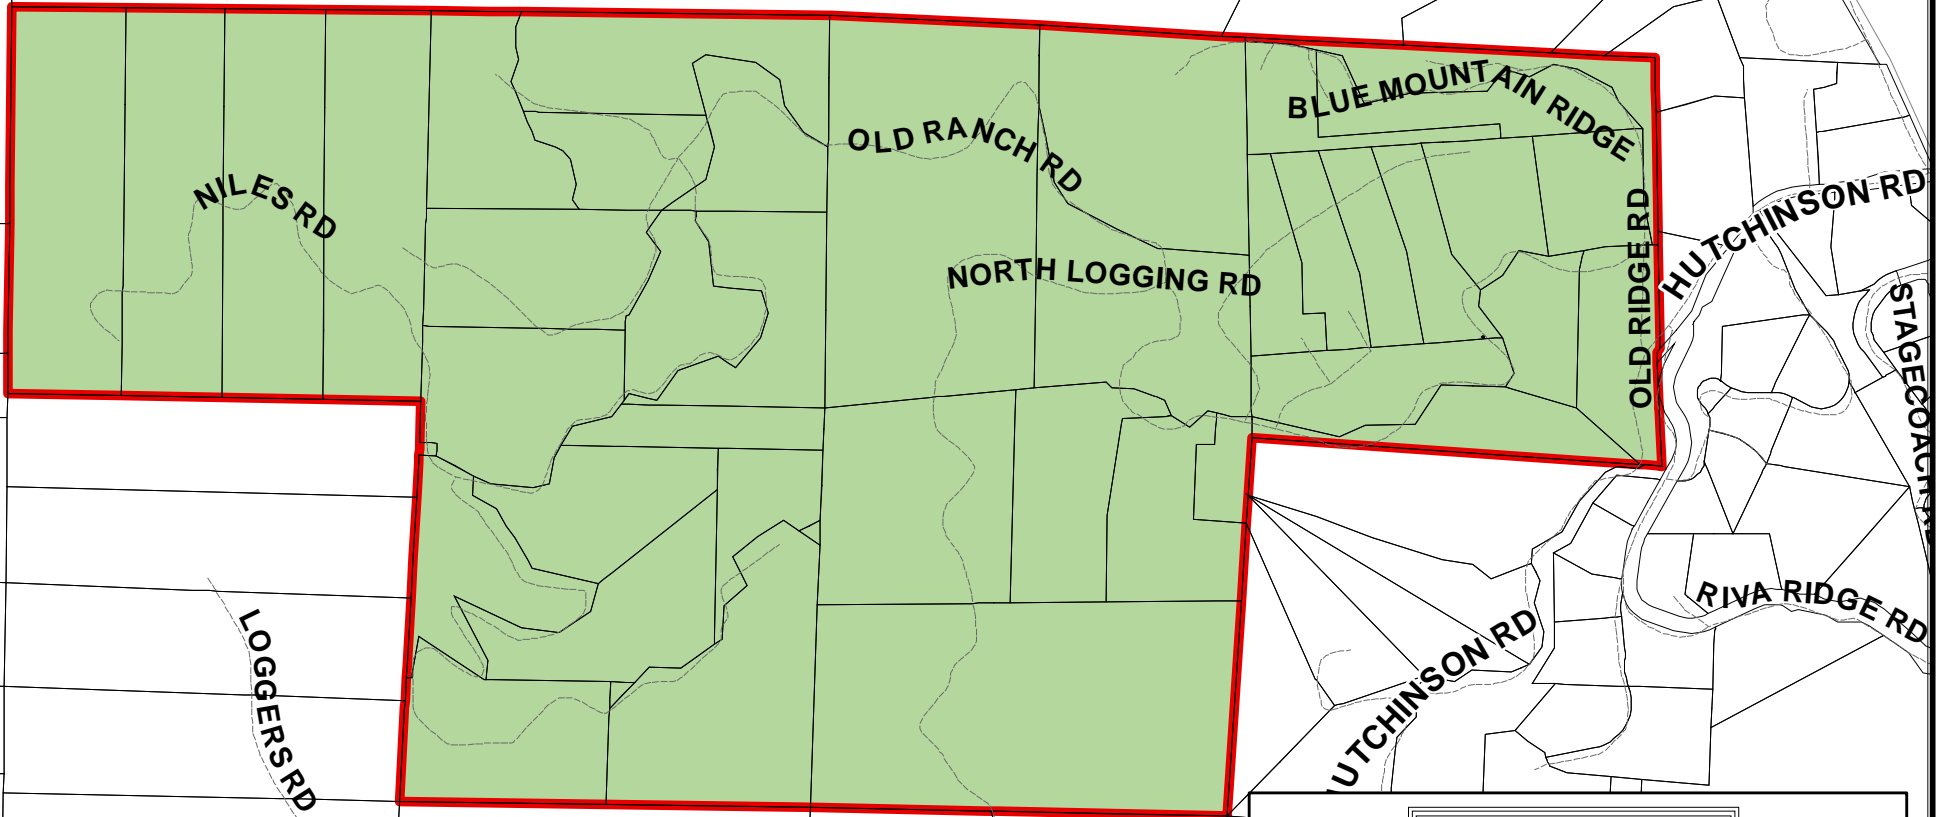

**OLD RANCH ROAD**  
COUNTY SERVICE AREA 23  
ROAD LIGHTING/MAINTENANCE

SANTA CRUZ COUNTY, CALIFORNIA

**Legend**

- SERVICE AREA 23
- SPHERE OF INFLUENCE

104-09\_CSA23\_OldRanchRd\_RD  
PREPARED BY SANTA CRUZ COUNTY  
GEOGRAPHIC INFORMATION SYSTEM STAFF-December 2009