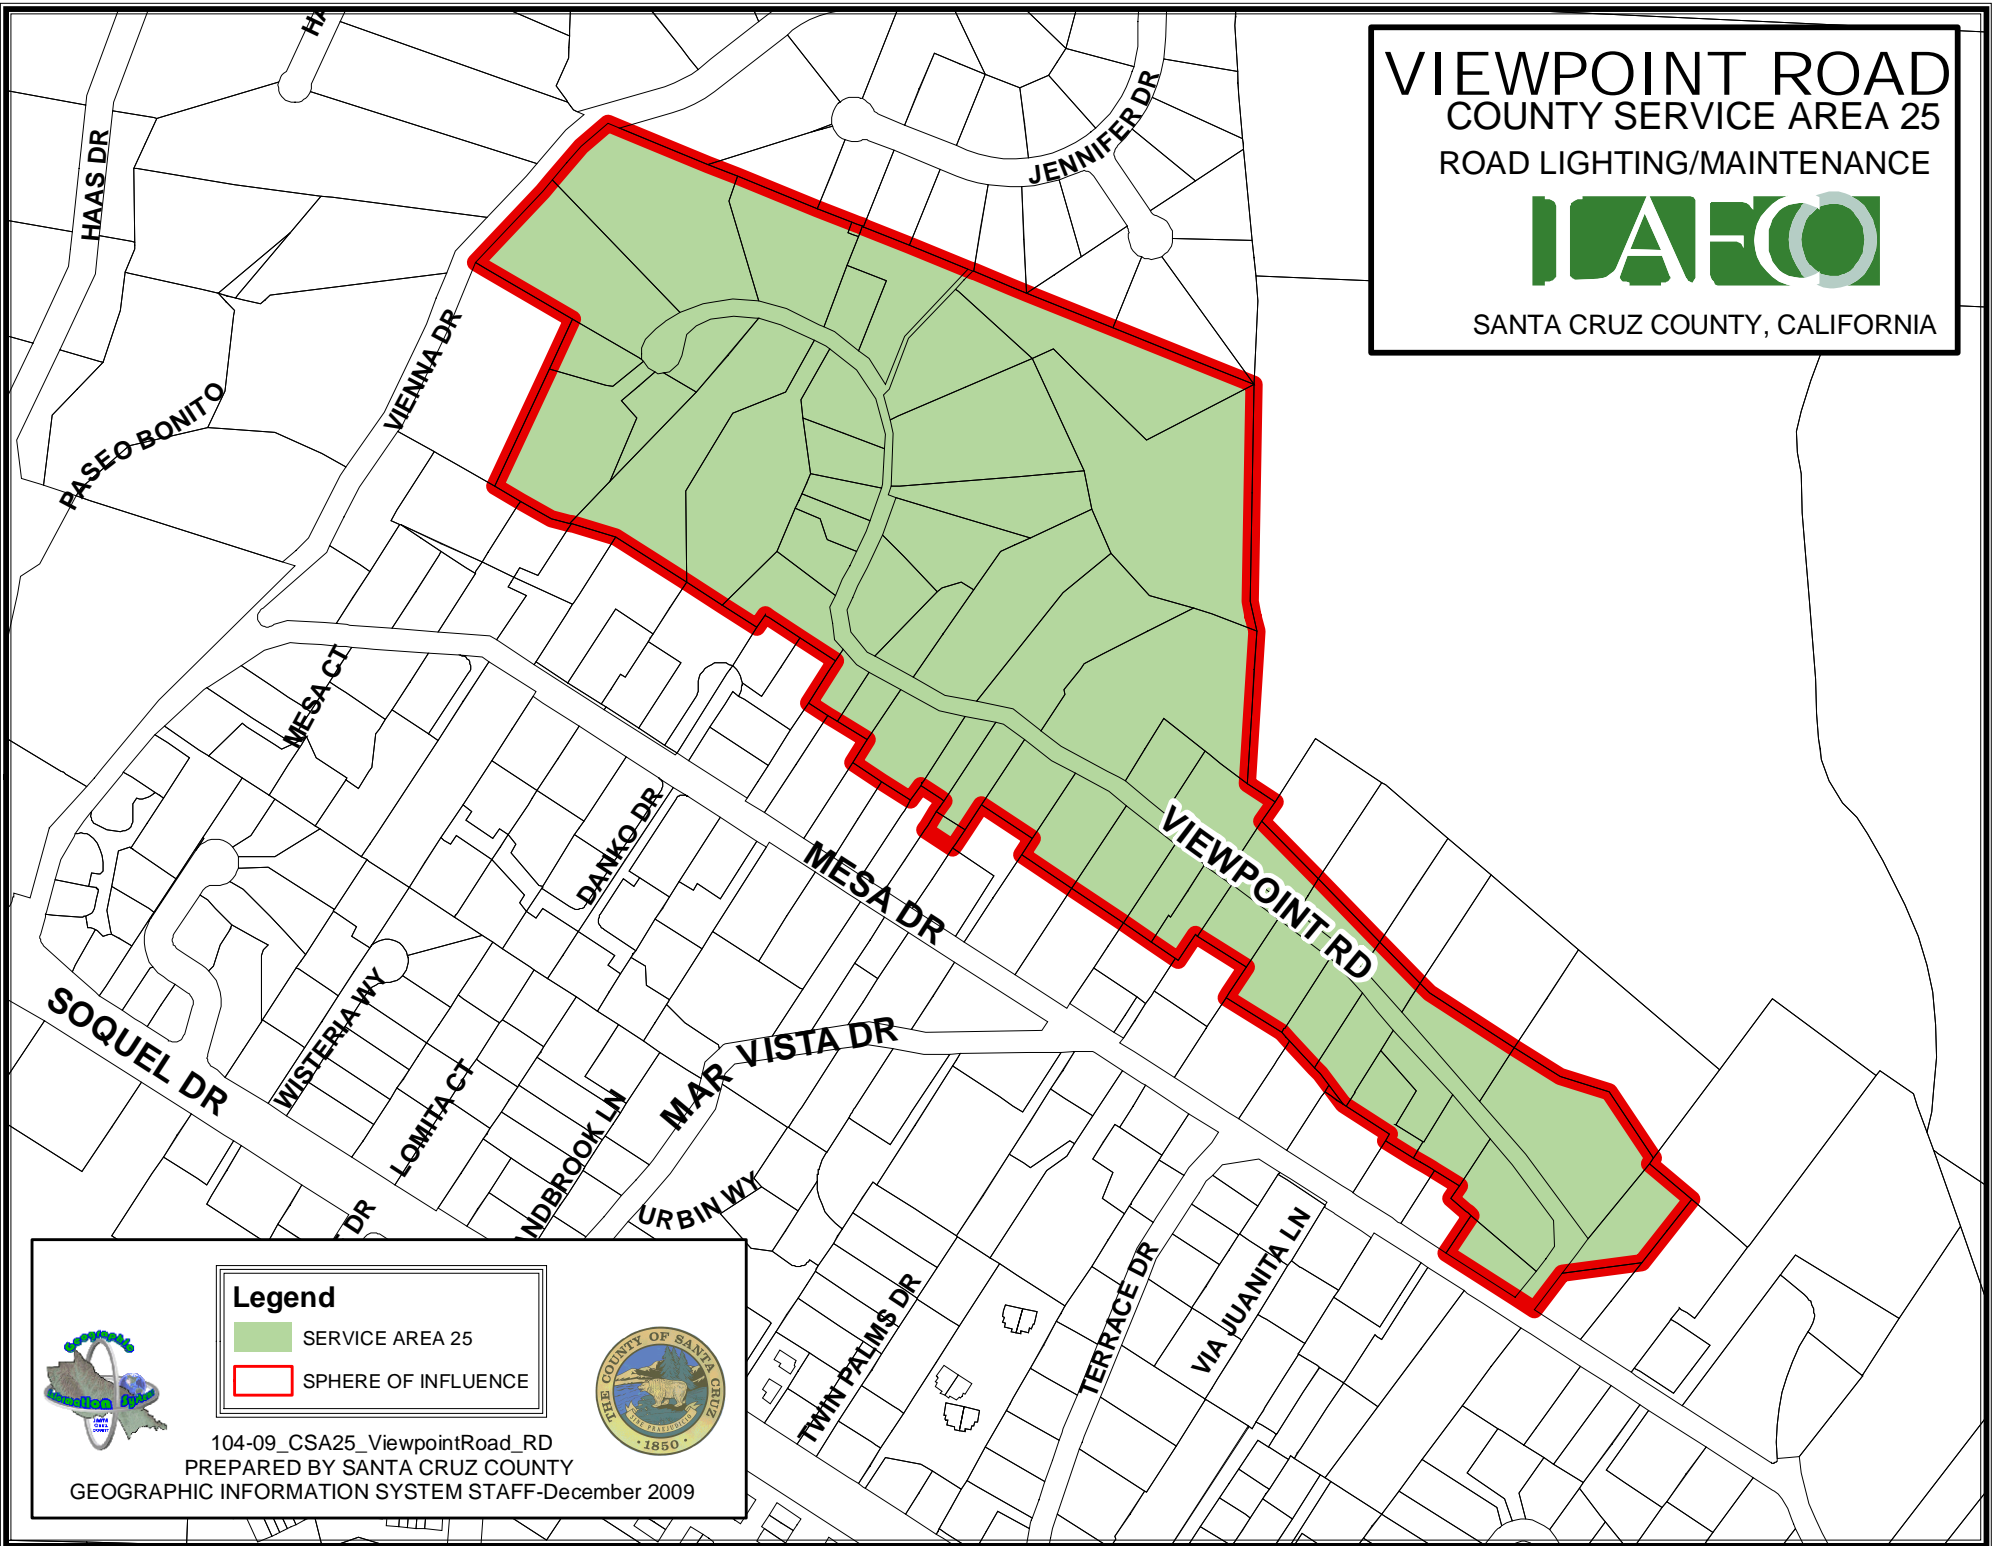

# VIEWPOINT ROAD

COUNTY SERVICE AREA 25  
ROAD LIGHTING/MAINTENANCE

SANTA CRUZ COUNTY, CALIFORNIA

### Legend

-  SERVICE AREA 25
-  SPHERE OF INFLUENCE

104-09\_CSA25\_ViewpointRoad\_RD  
PREPARED BY SANTA CRUZ COUNTY  
GEOGRAPHIC INFORMATION SYSTEM STAFF-December 2009