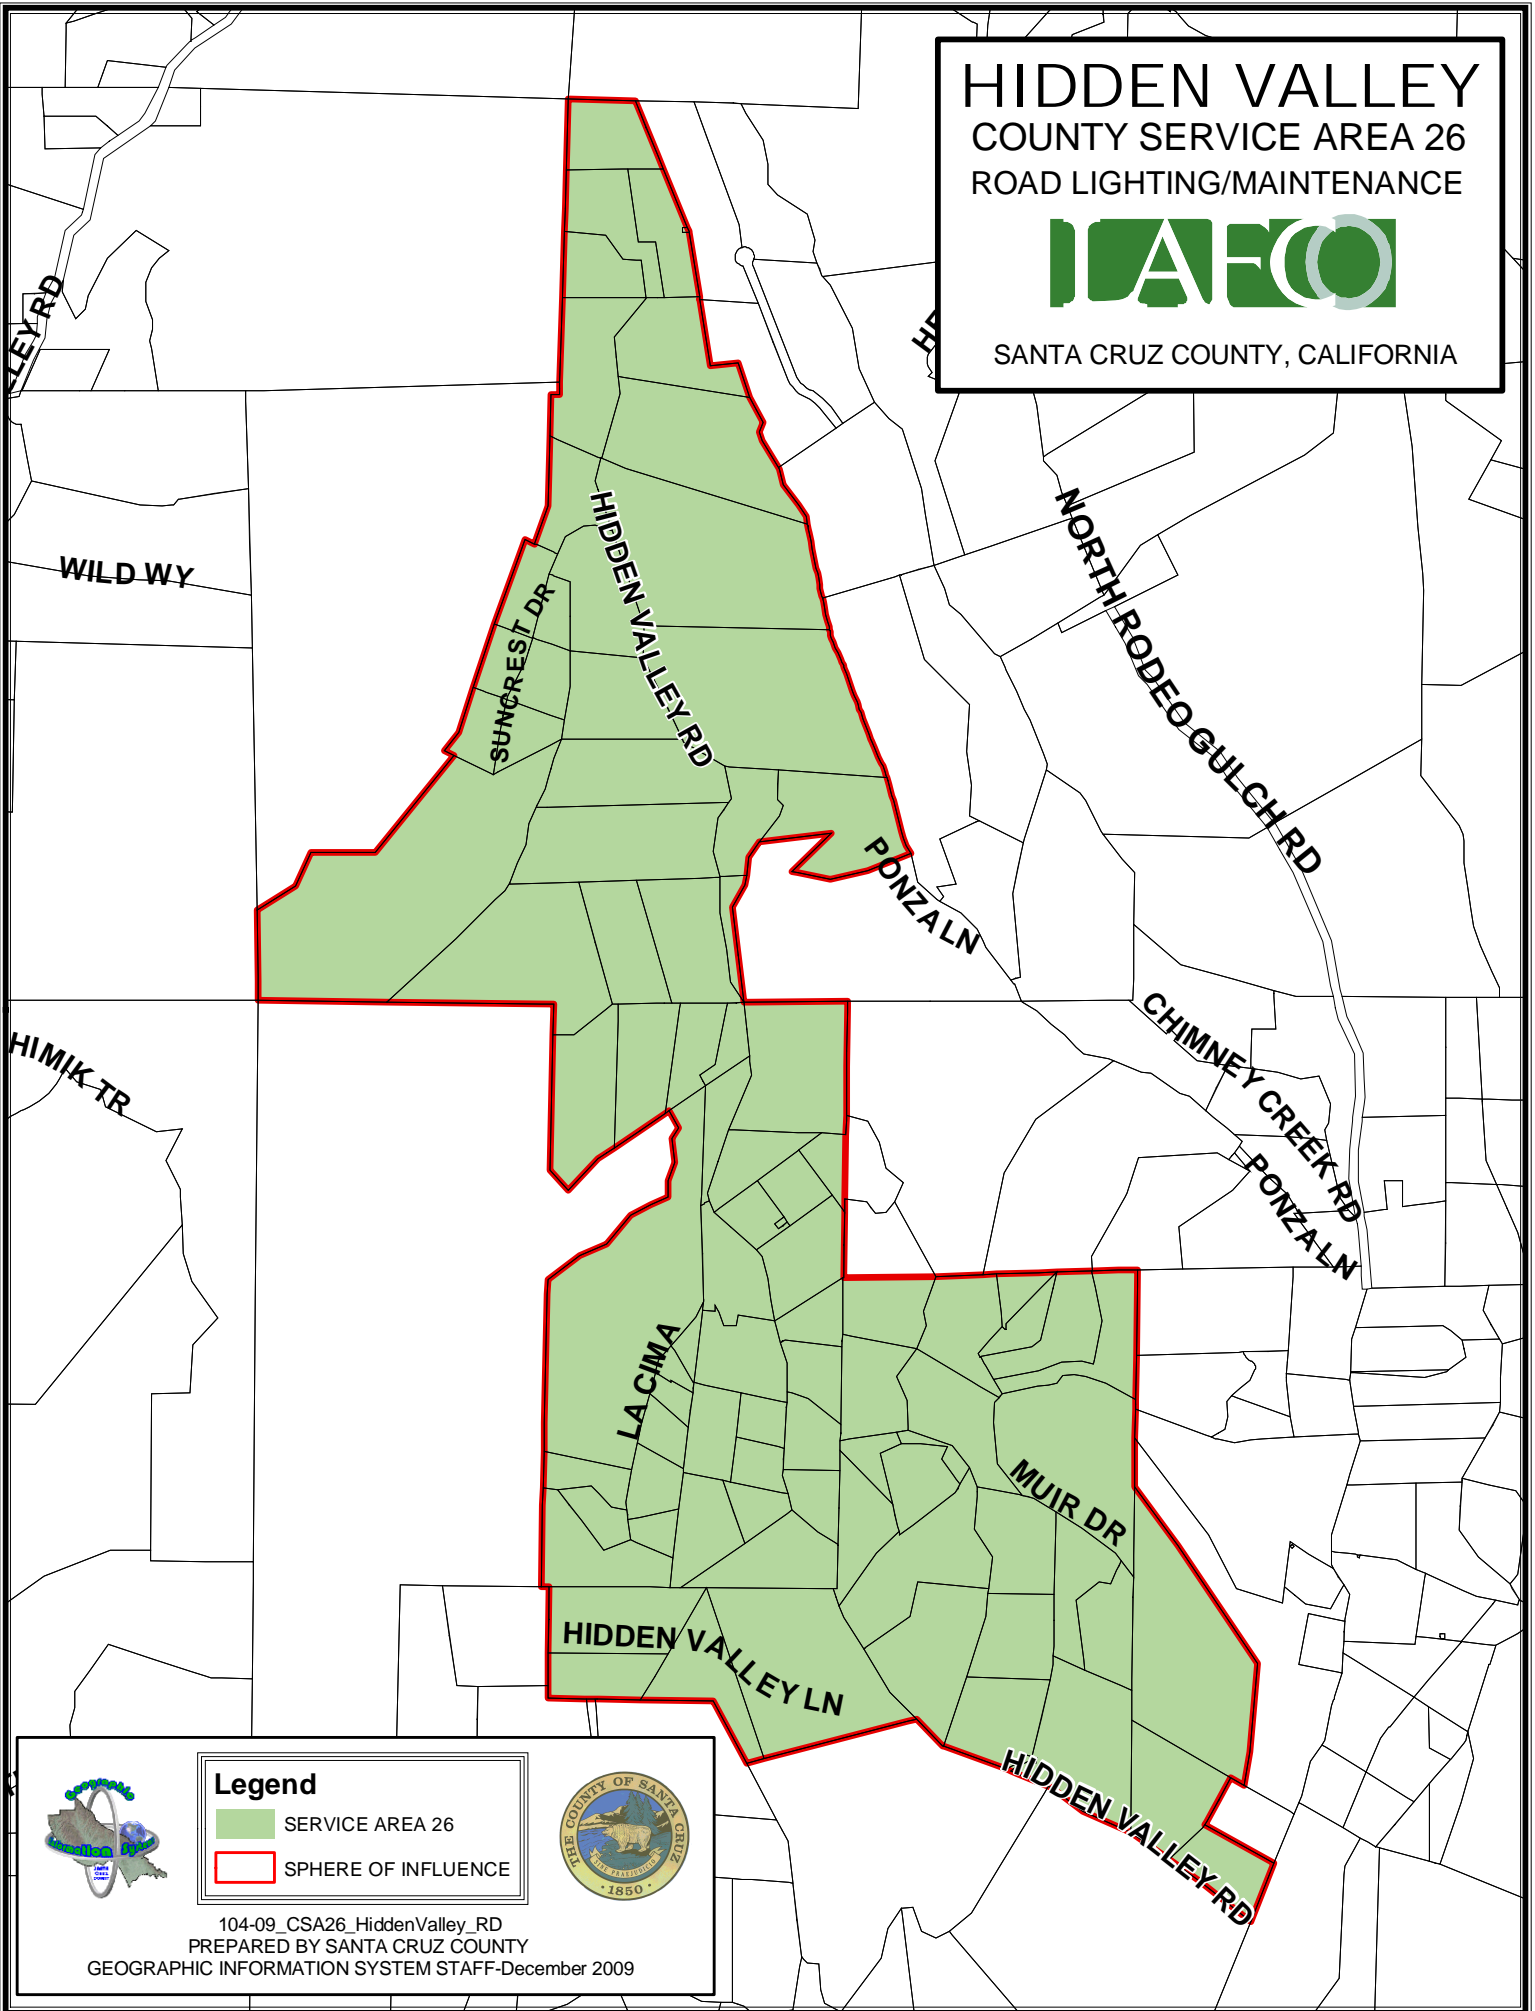

HIDDEN VALLEY COUNTY SERVICE AREA 26 ROAD LIGHTING/MAINTENANCE

SANTA CRUZ COUNTY, CALIFORNIA

Legend

- SERVICE AREA 26
- SPHERE OF INFLUENCE

104-09_CSA26_HiddenValley_RD
PREPARED BY SANTA CRUZ COUNTY
GEOGRAPHIC INFORMATION SYSTEM STAFF-December 2009