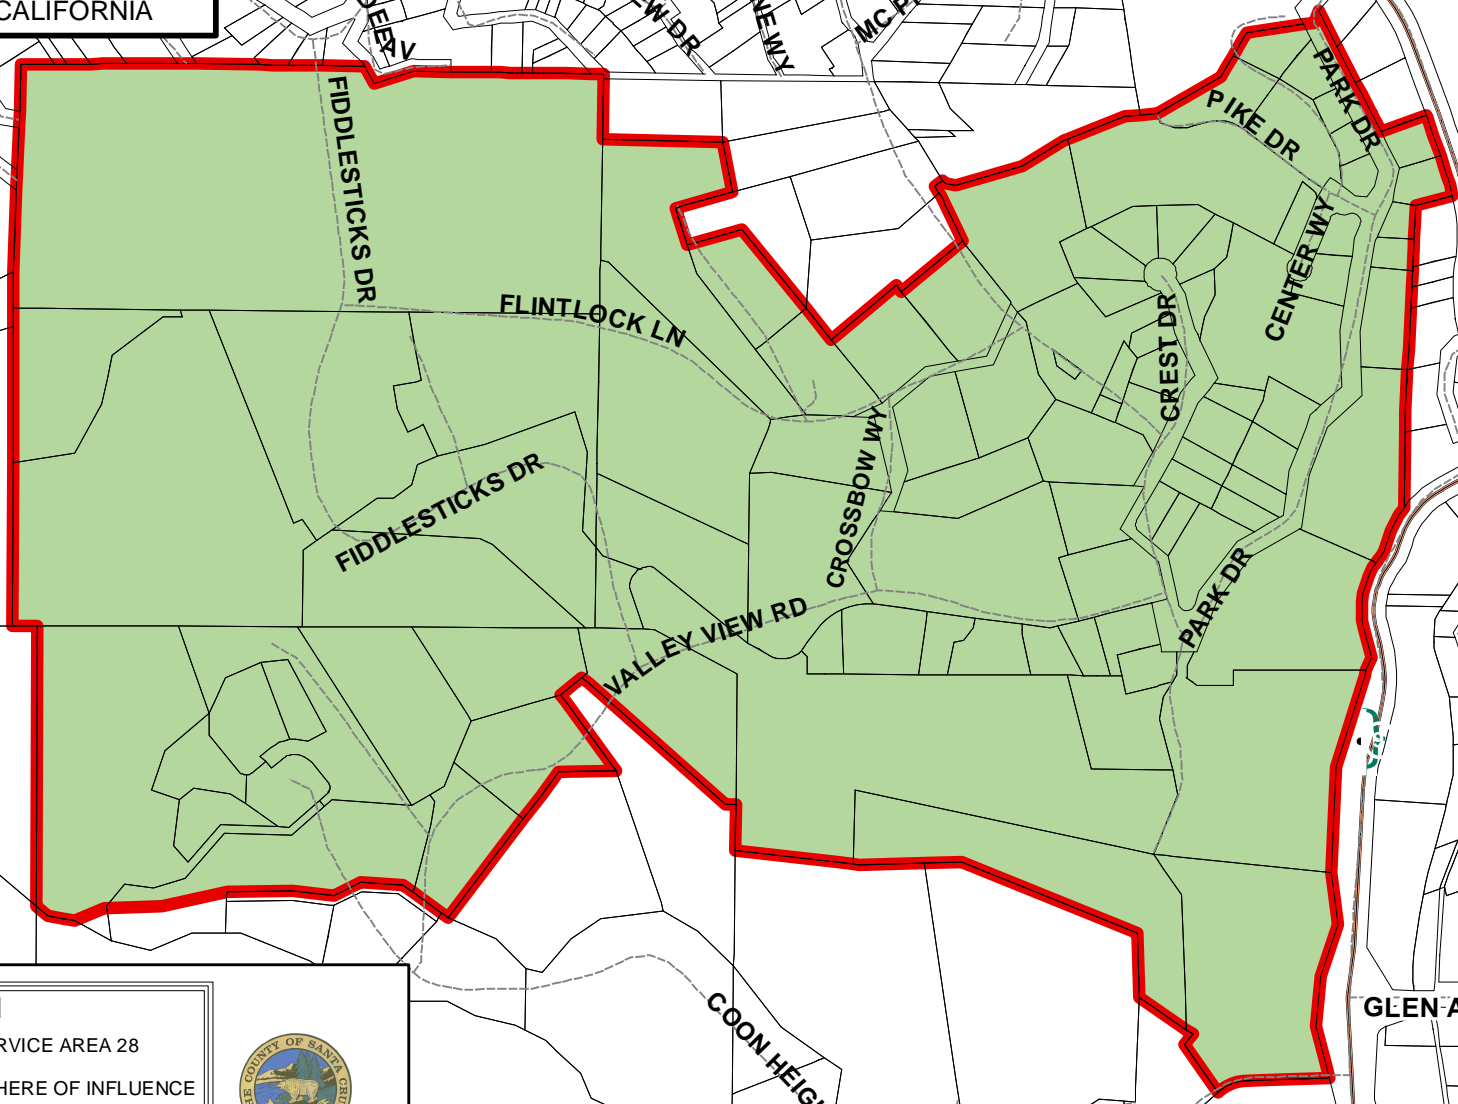

LOMOND TERRACE
COUNTY SERVICE AREA 28
ROAD LIGHTING/MAINTENANCE

SANTA CRUZ COUNTY, CALIFORNIA

Legend

- SERVICE AREA 28
- SPHERE OF INFLUENCE

104-09_CSA28_LomondTerrace_RD
PREPARED BY SANTA CRUZ COUNTY
GEOGRAPHIC INFORMATION SYSTEM STAFF-December 2009