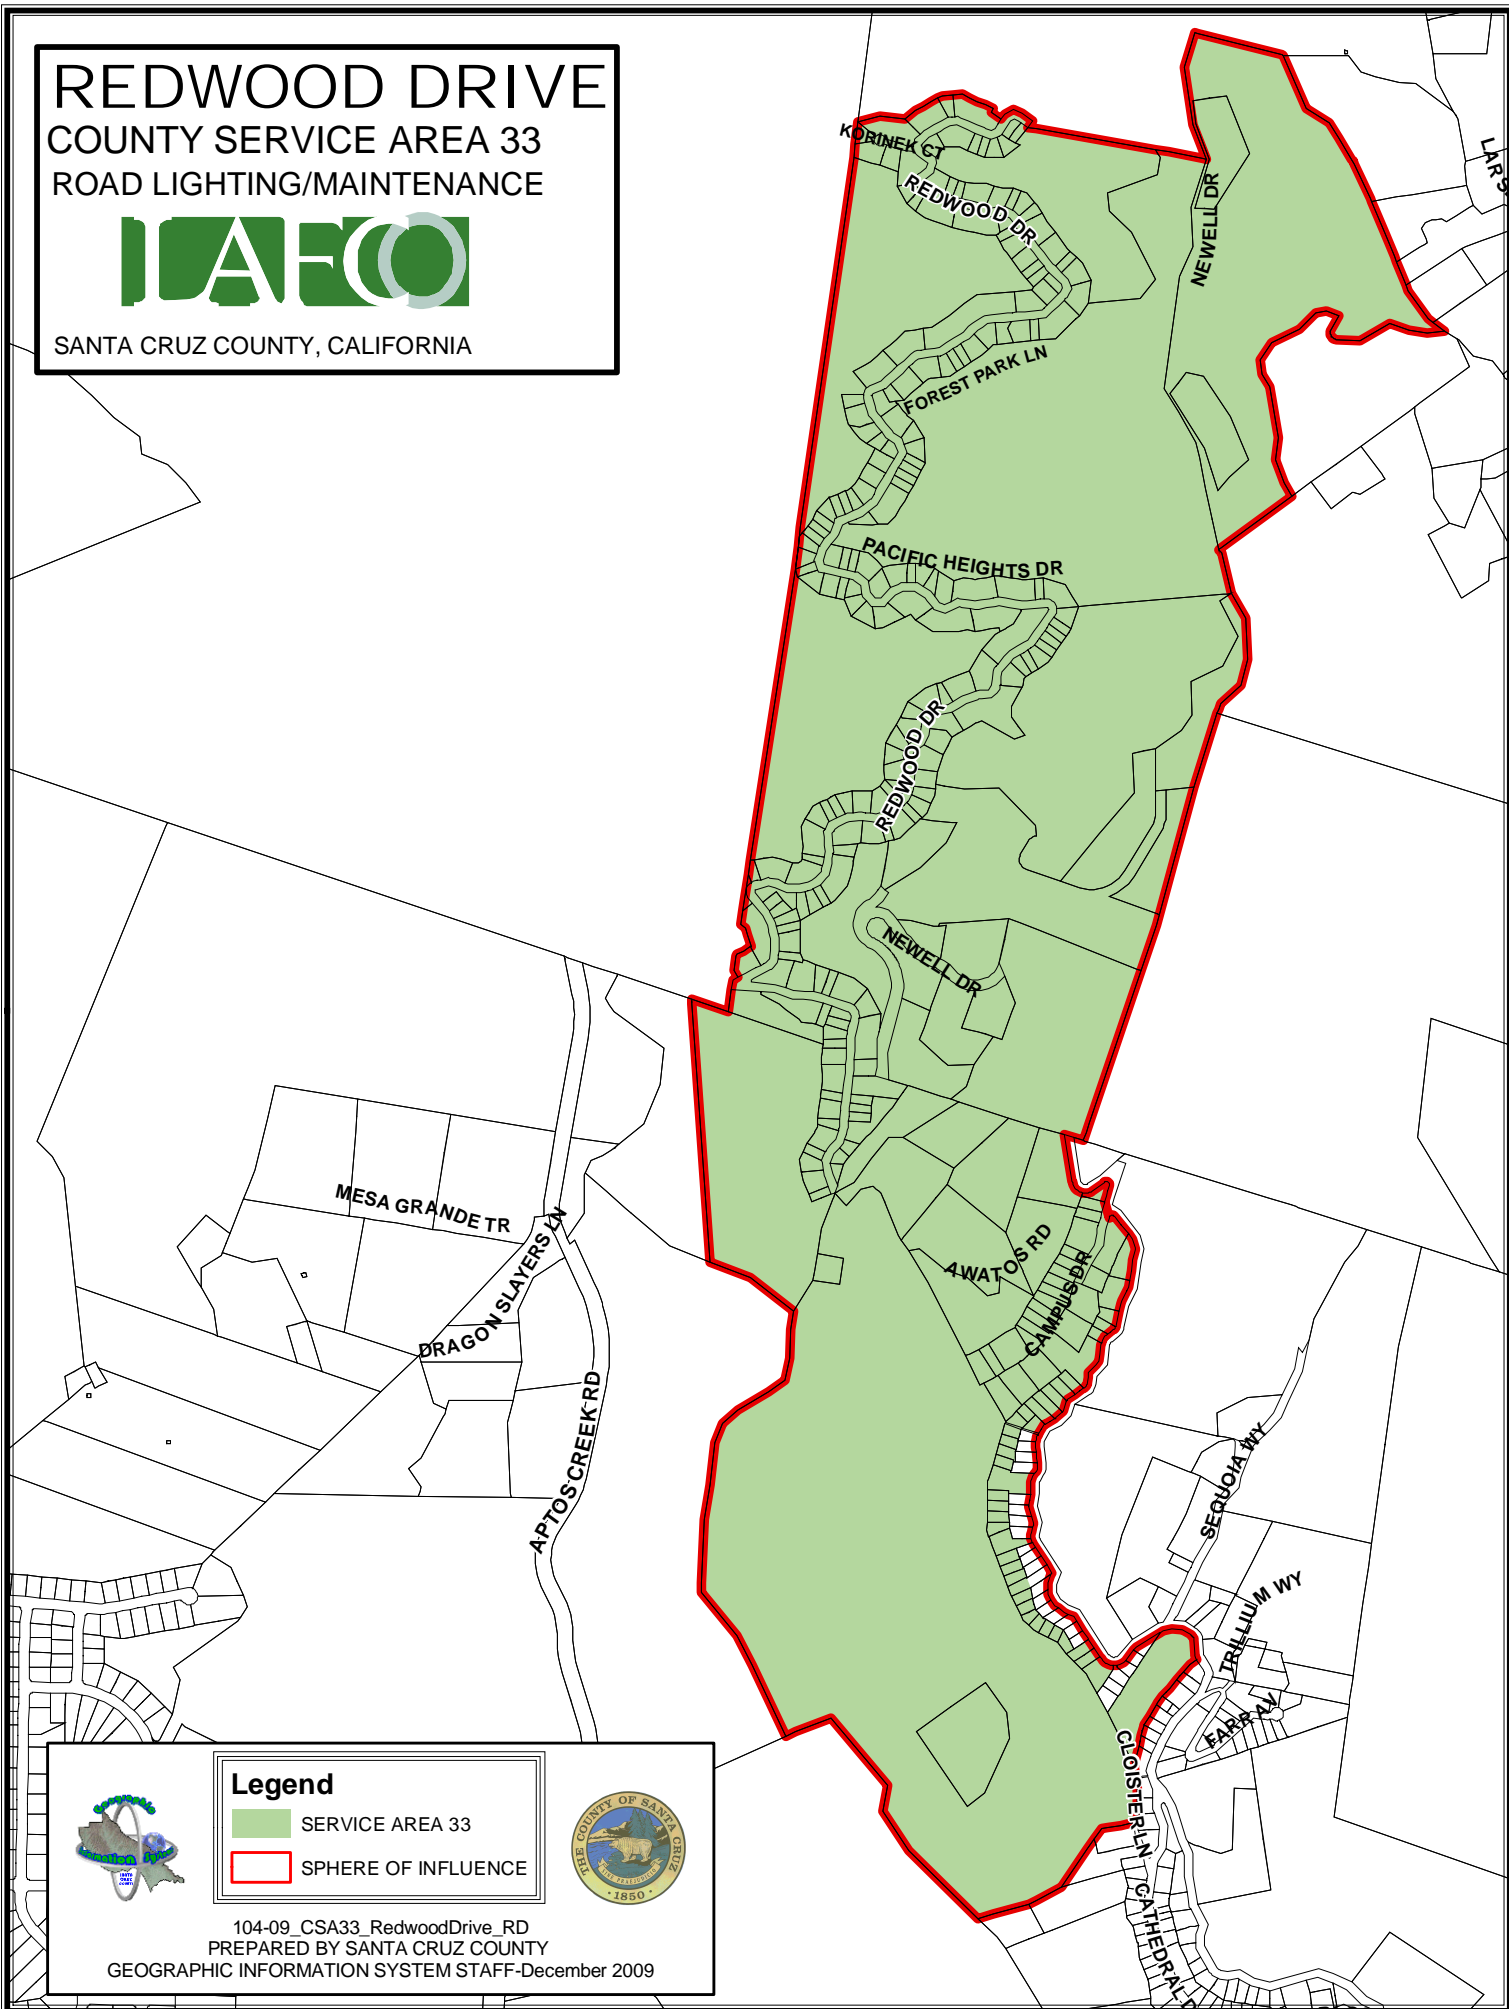

REDWOOD DRIVE

COUNTY SERVICE AREA 33

ROAD LIGHTING/MAINTENANCE

SANTA CRUZ COUNTY, CALIFORNIA

Legend

-  SERVICE AREA 33
-  SPHERE OF INFLUENCE

104-09_CSA33_RedwoodDrive_RD
PREPARED BY SANTA CRUZ COUNTY
GEOGRAPHIC INFORMATION SYSTEM STAFF-December 2009