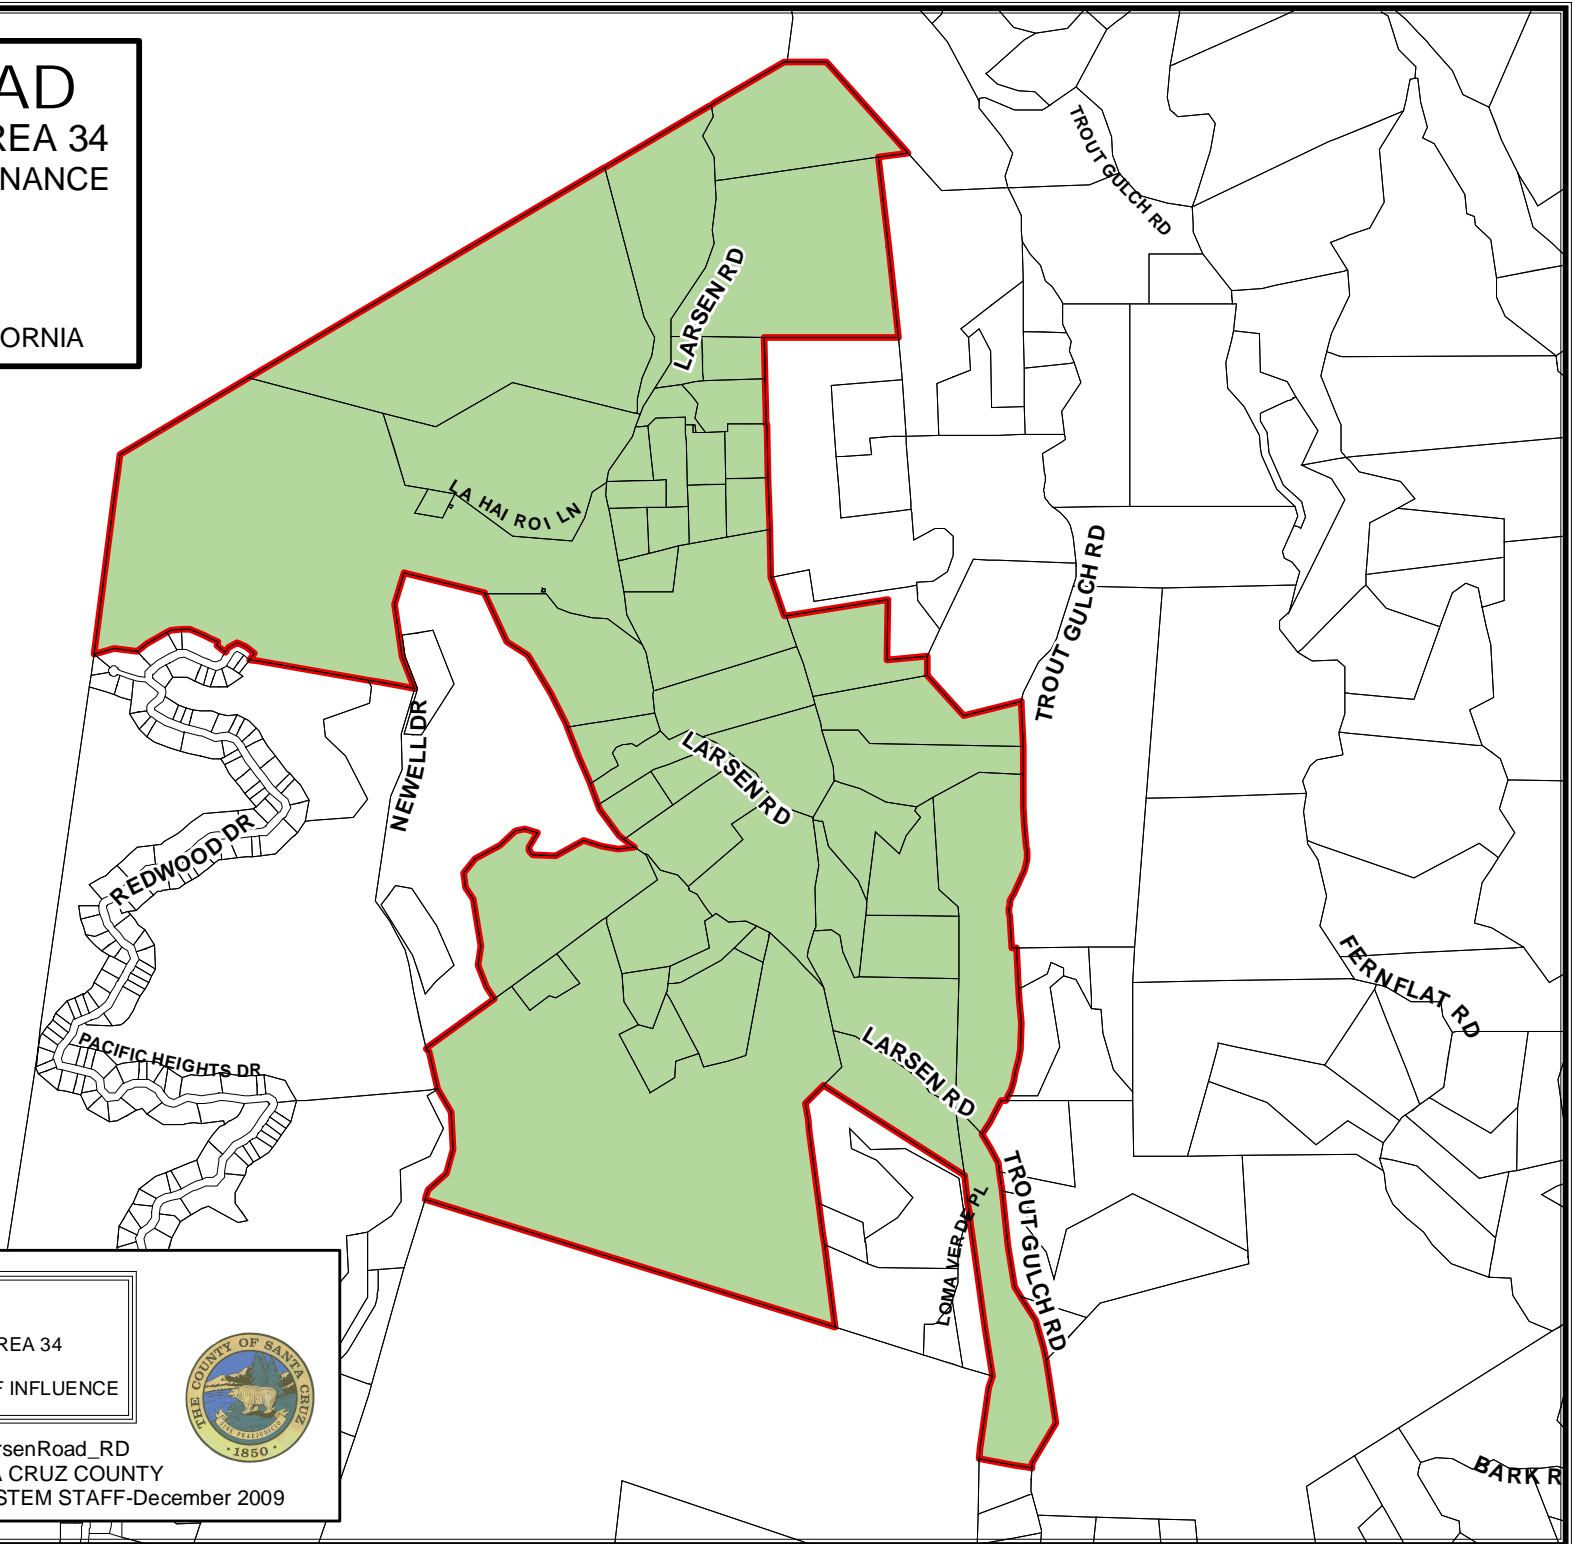

LARSEN ROAD  
COUNTY SERVICE AREA 34  
ROAD LIGHTING/MAINTENANCE

SANTA CRUZ COUNTY, CALIFORNIA

**Legend**

-  SERVICE AREA 34
-  SPHERE OF INFLUENCE

104-09\_CSA34\_LarsenRoad\_RD  
PREPARED BY SANTA CRUZ COUNTY  
GEOGRAPHIC INFORMATION SYSTEM STAFF-December 2009