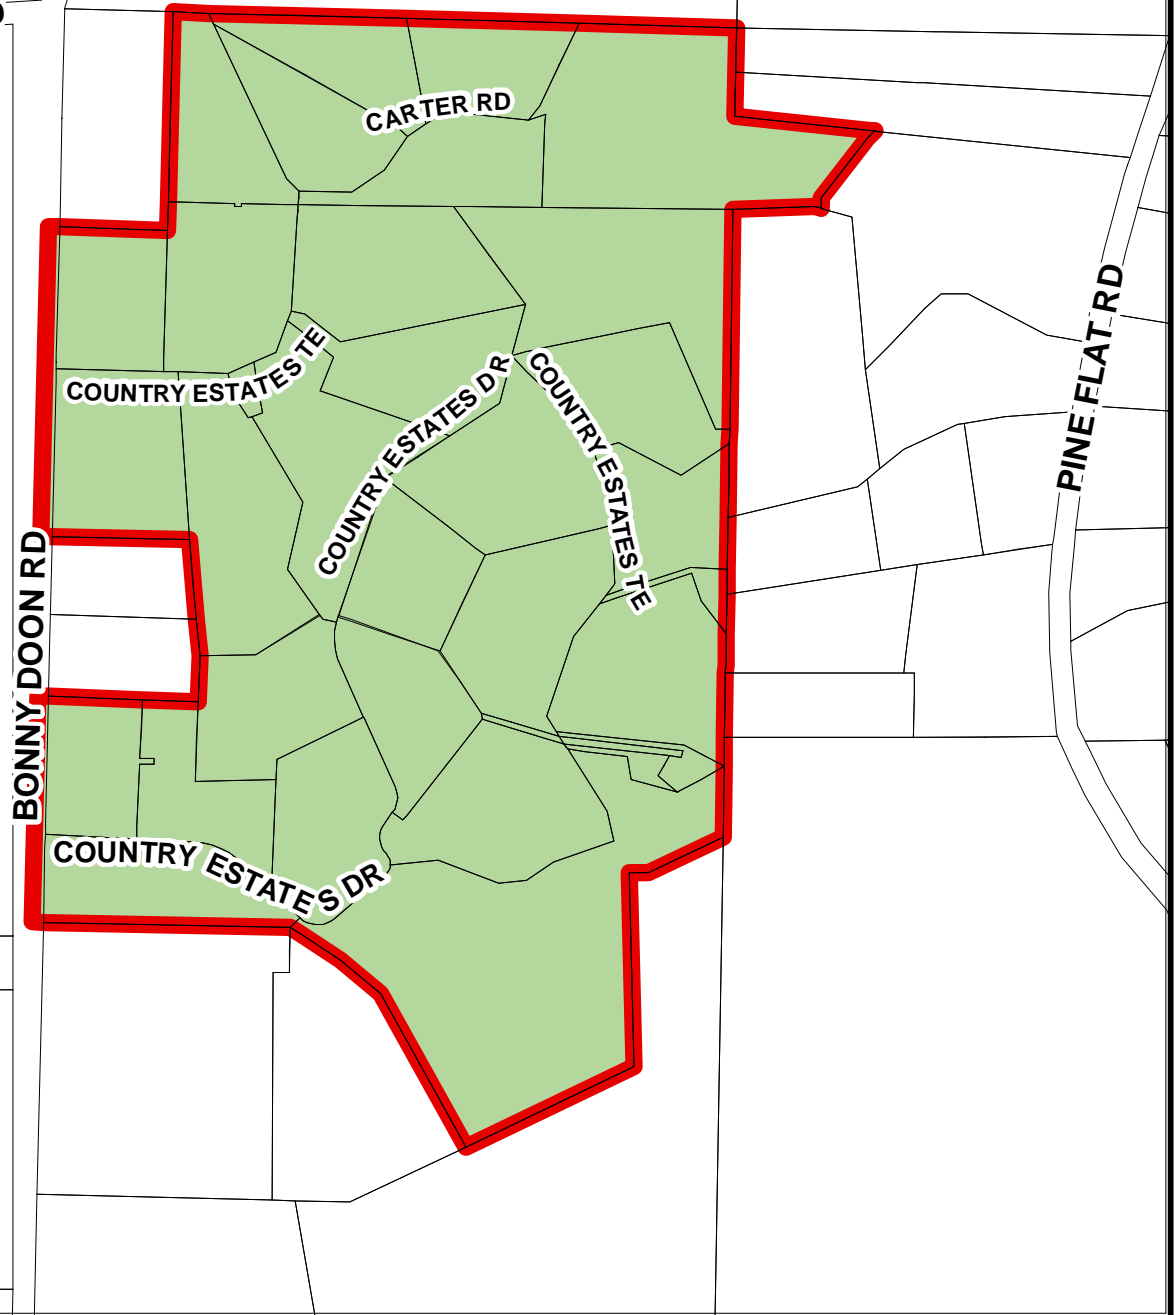

COUNTRY ESTATES  
COUNTY SERVICE AREA 35  
ROAD LIGHTING/MAINTENANCE

SANTA CRUZ COUNTY, CALIFORNIA

THAYER RD

Legend

-  SERVICE AREA 35
-  SPHERE OF INFLUENCE

104-09\_CSA35\_CountryEstates\_RD  
PREPARED BY SANTA CRUZ COUNTY  
GEOGRAPHIC INFORMATION SYSTEM STAFF-December 2009