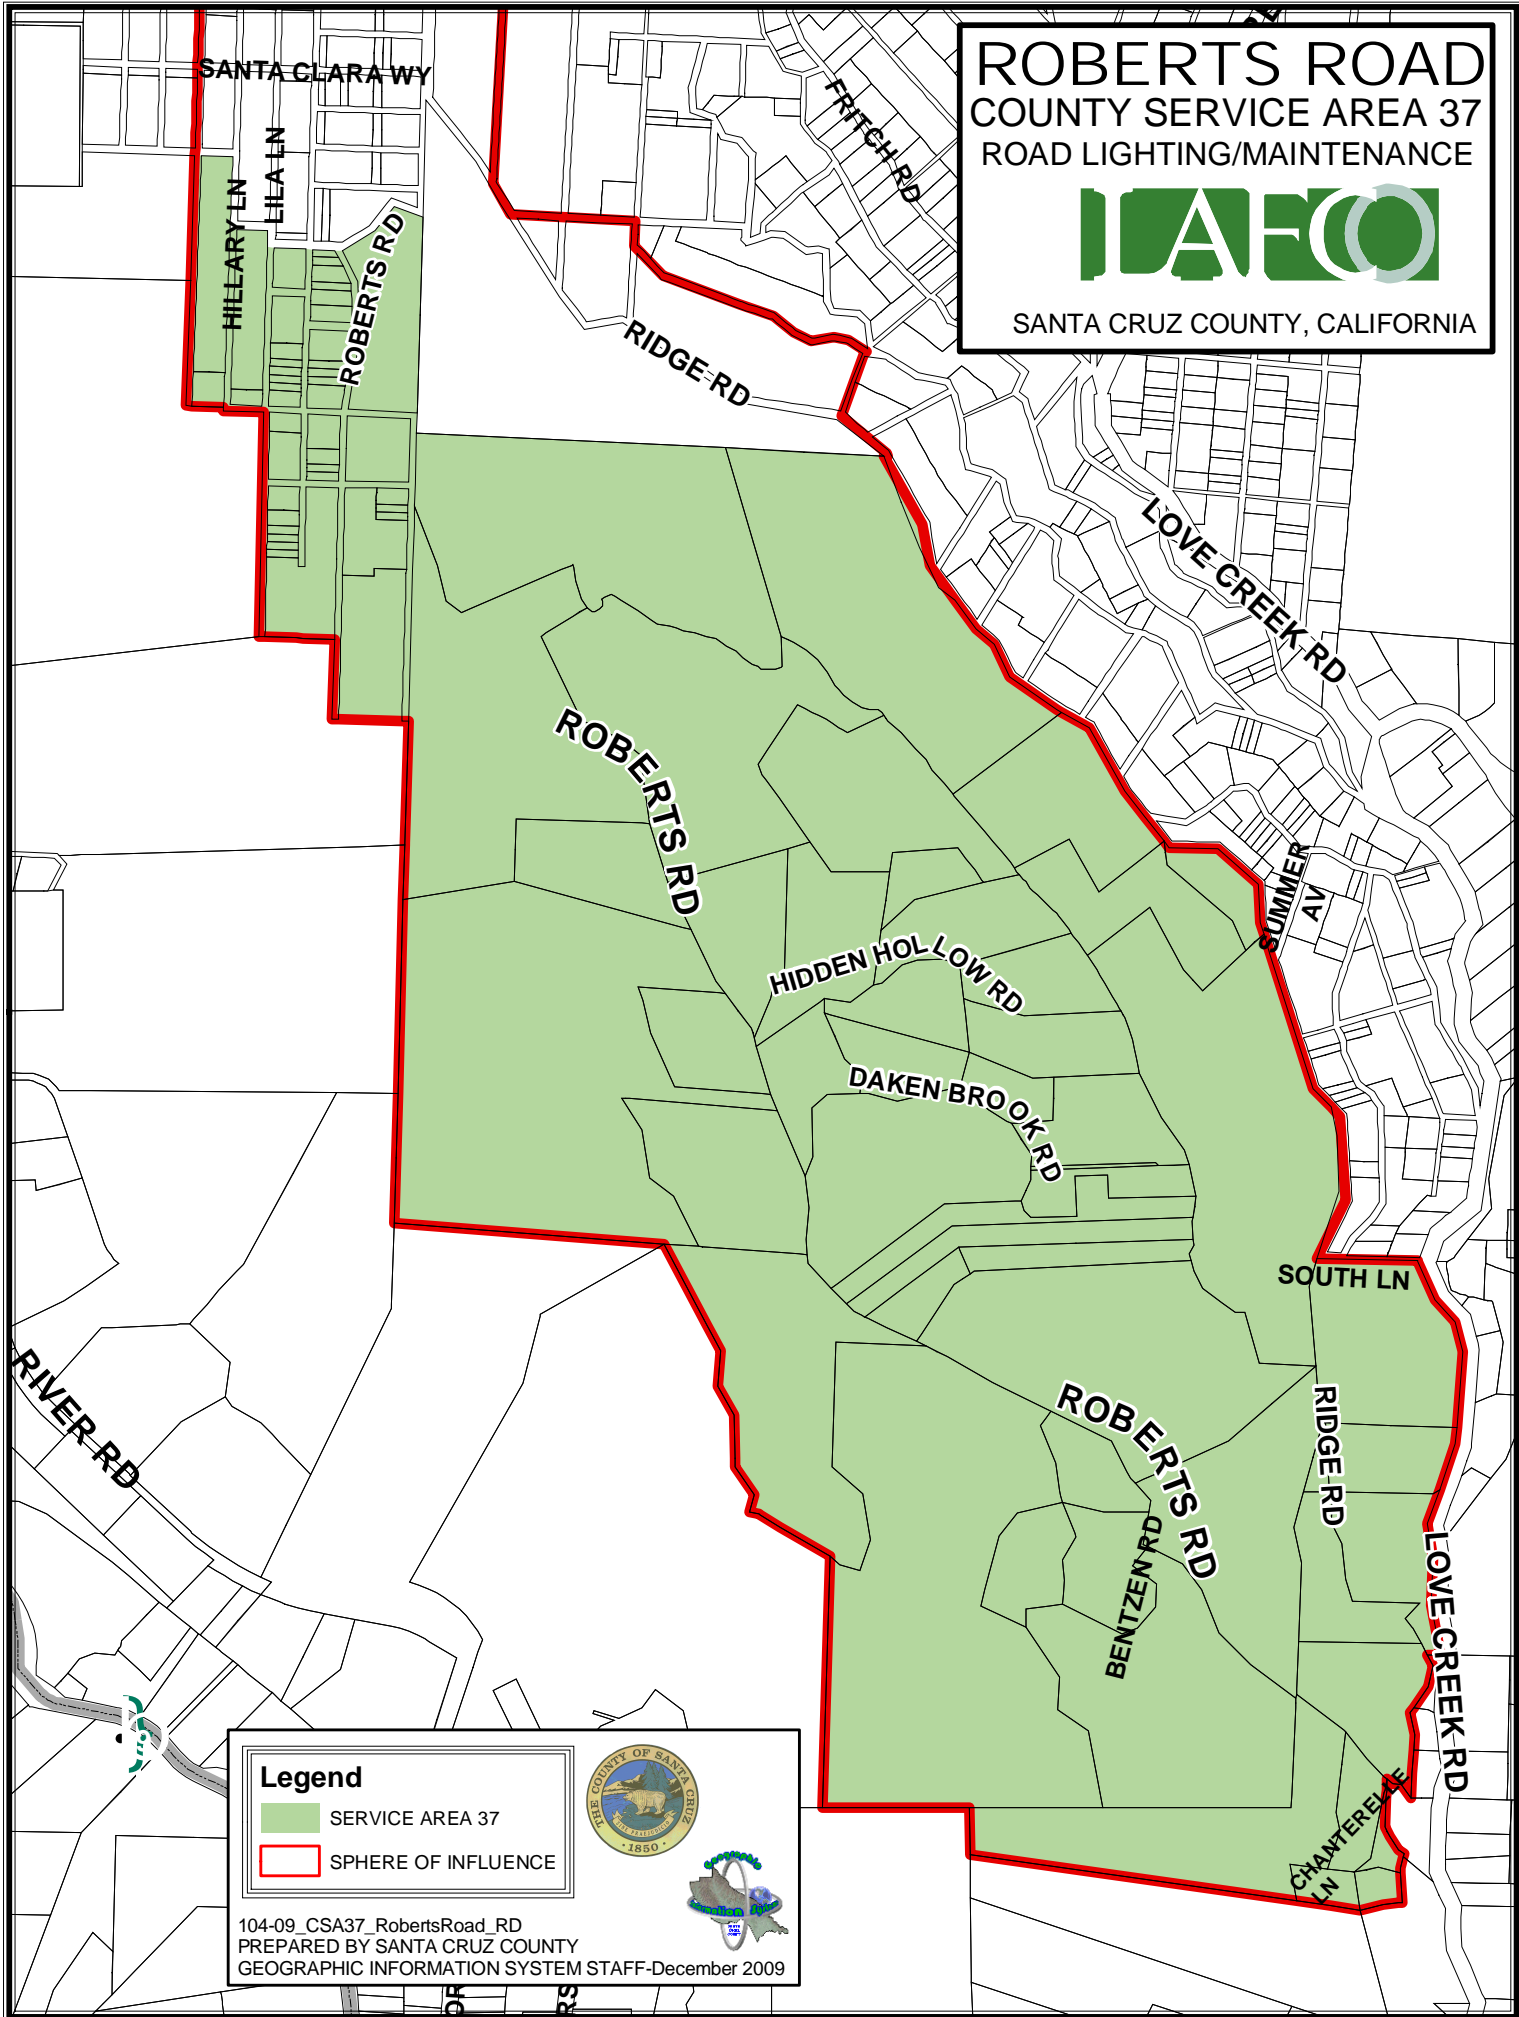

**ROBERTS ROAD
COUNTY SERVICE AREA 37
ROAD LIGHTING/MAINTENANCE**

SANTA CRUZ COUNTY, CALIFORNIA

Legend

- SERVICE AREA 37
- SPHERE OF INFLUENCE

104-09_CSA37_RobertsRoad_RD
PREPARED BY SANTA CRUZ COUNTY
GEOGRAPHIC INFORMATION SYSTEM STAFF-December 2009