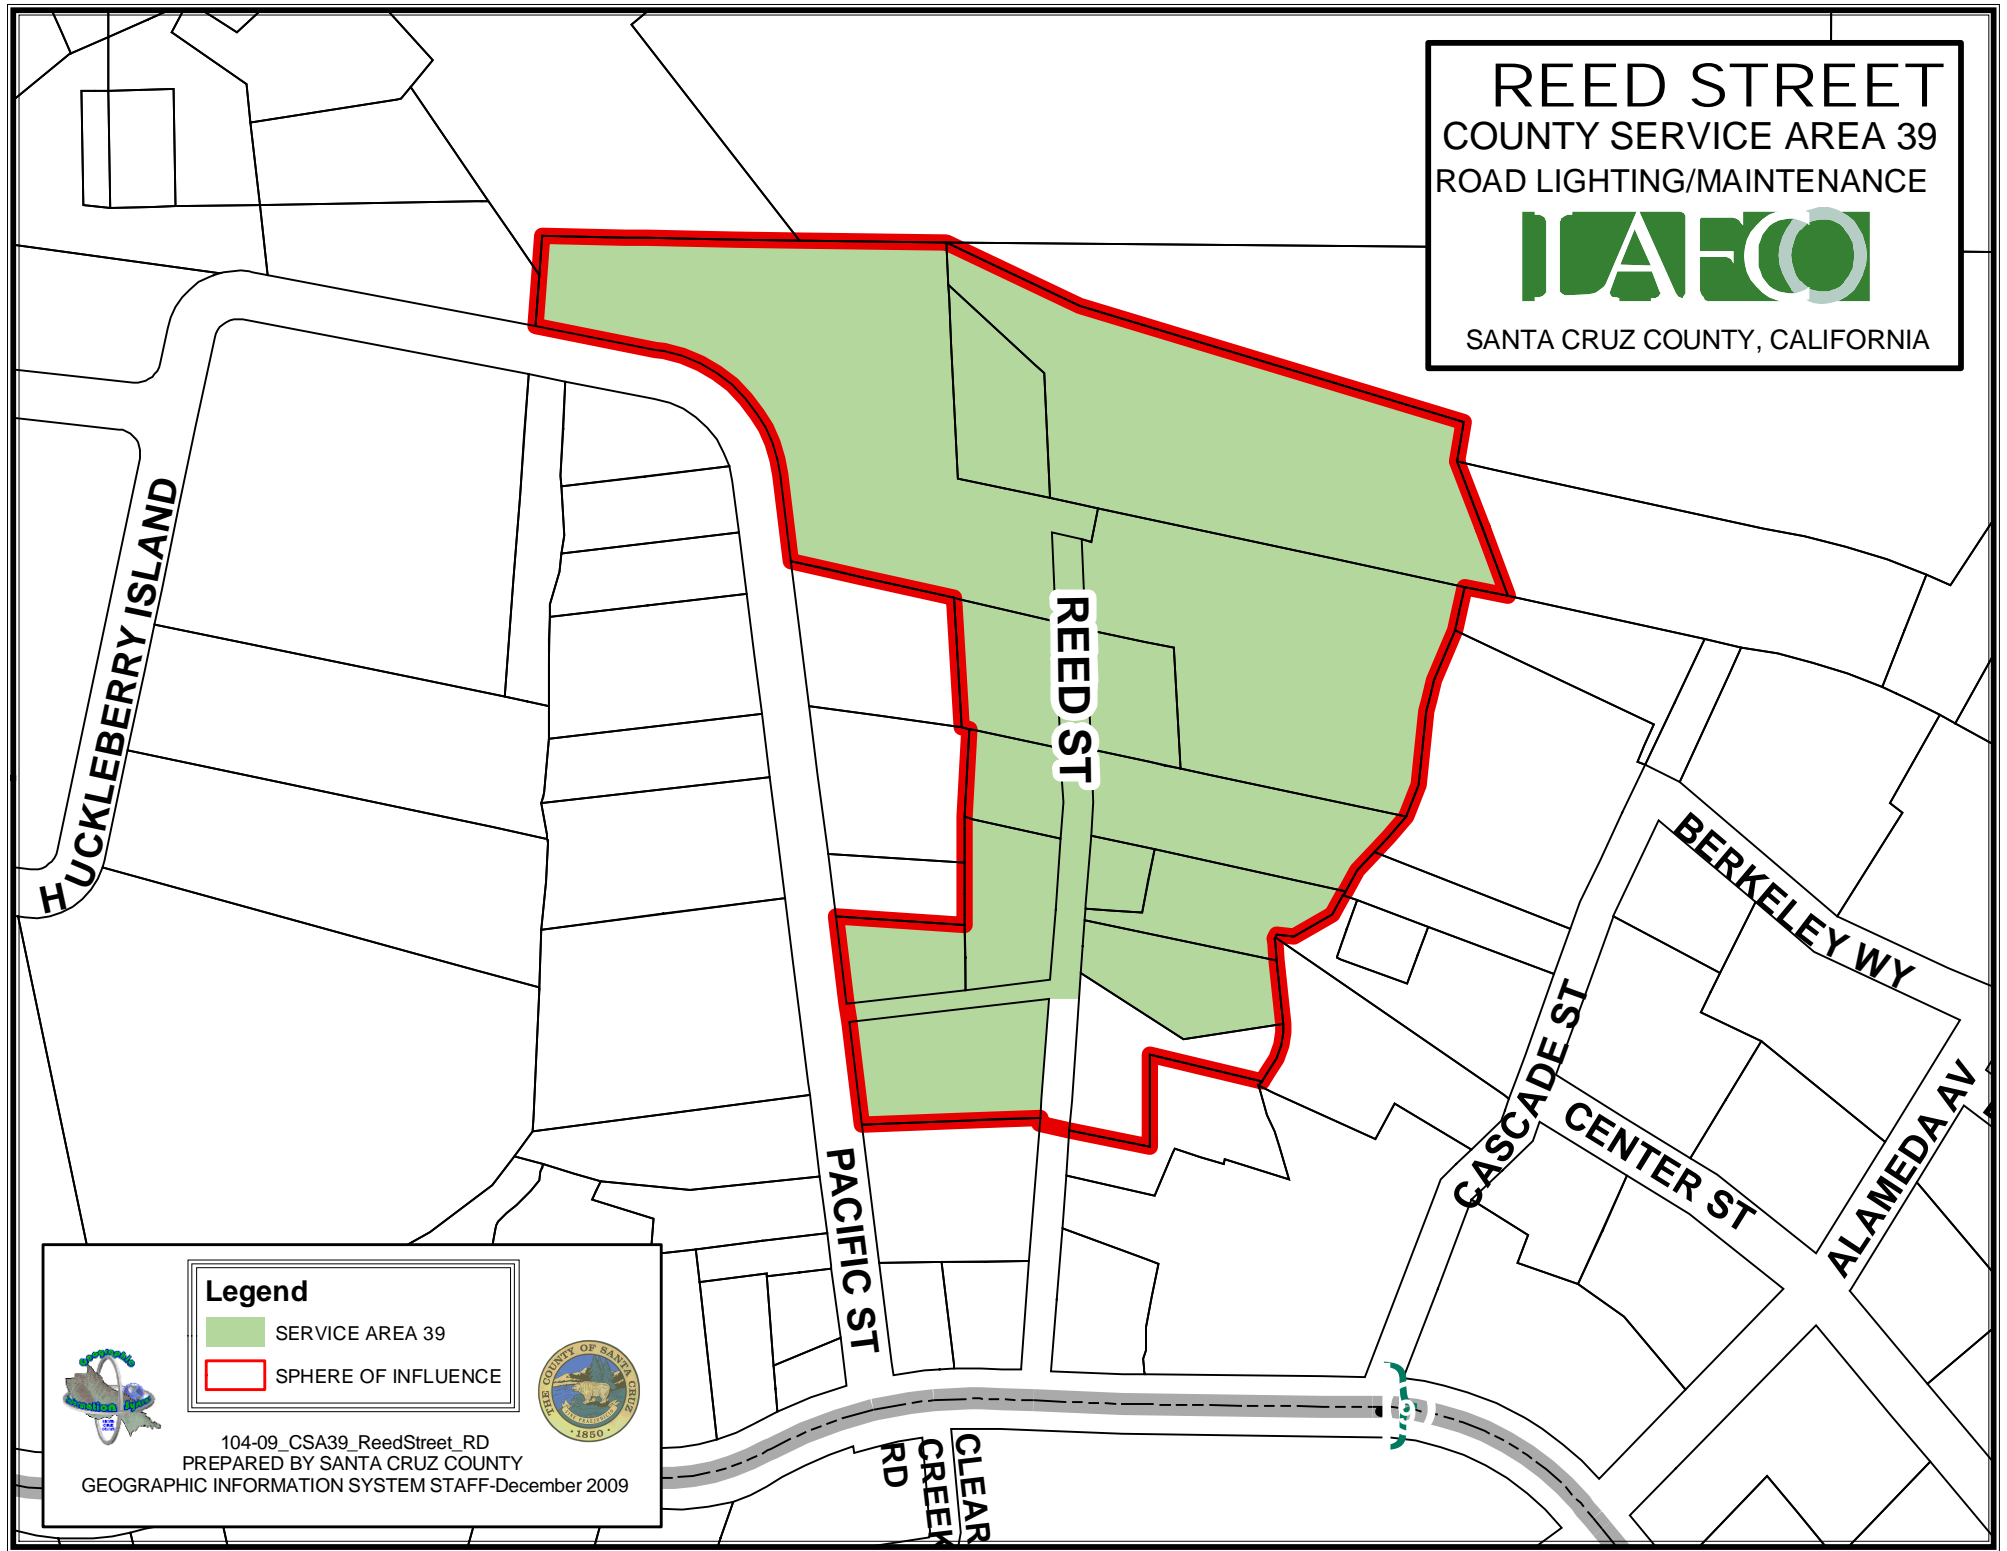

REED STREET
COUNTY SERVICE AREA 39
ROAD LIGHTING/MAINTENANCE

SANTA CRUZ COUNTY, CALIFORNIA

Legend

-  SERVICE AREA 39
-  SPHERE OF INFLUENCE

104-09_CSA39_ReedStreet_RD
 PREPARED BY SANTA CRUZ COUNTY
 GEOGRAPHIC INFORMATION SYSTEM STAFF-December 2009