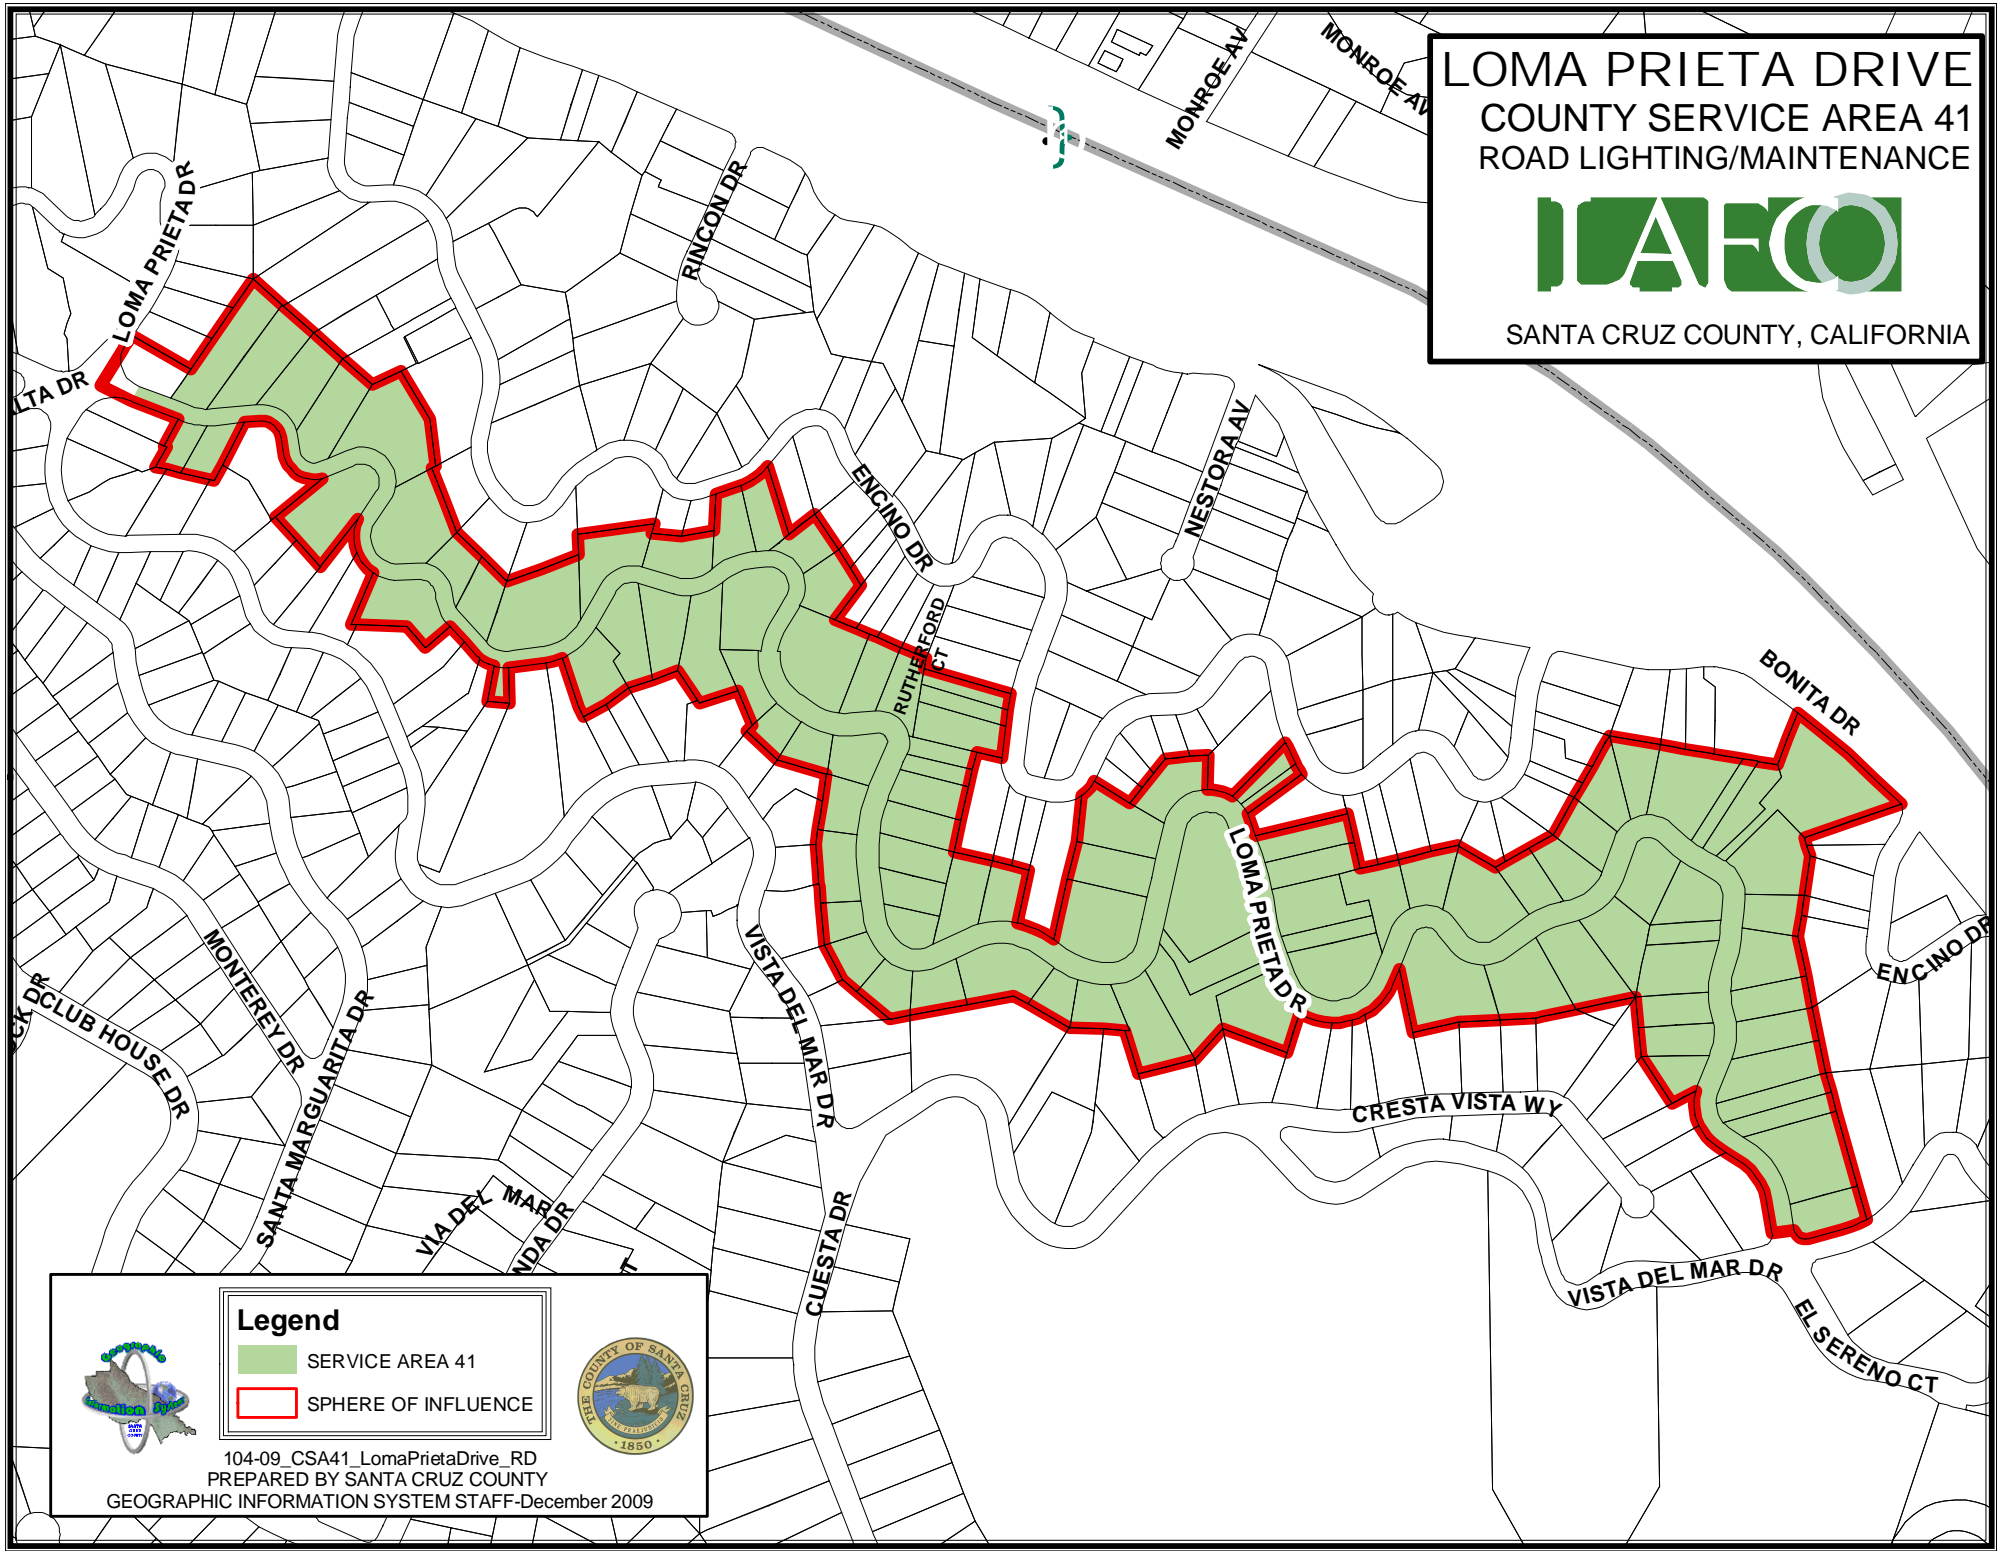

LOMA PRIETA DRIVE
COUNTY SERVICE AREA 41
ROAD LIGHTING/MAINTENANCE

SANTA CRUZ COUNTY, CALIFORNIA

Legend	
	SERVICE AREA 41
	SPHERE OF INFLUENCE

104-09_CSA41_LomaPrietaDrive_RD
PREPARED BY SANTA CRUZ COUNTY
GEOGRAPHIC INFORMATION SYSTEM STAFF-December 2009