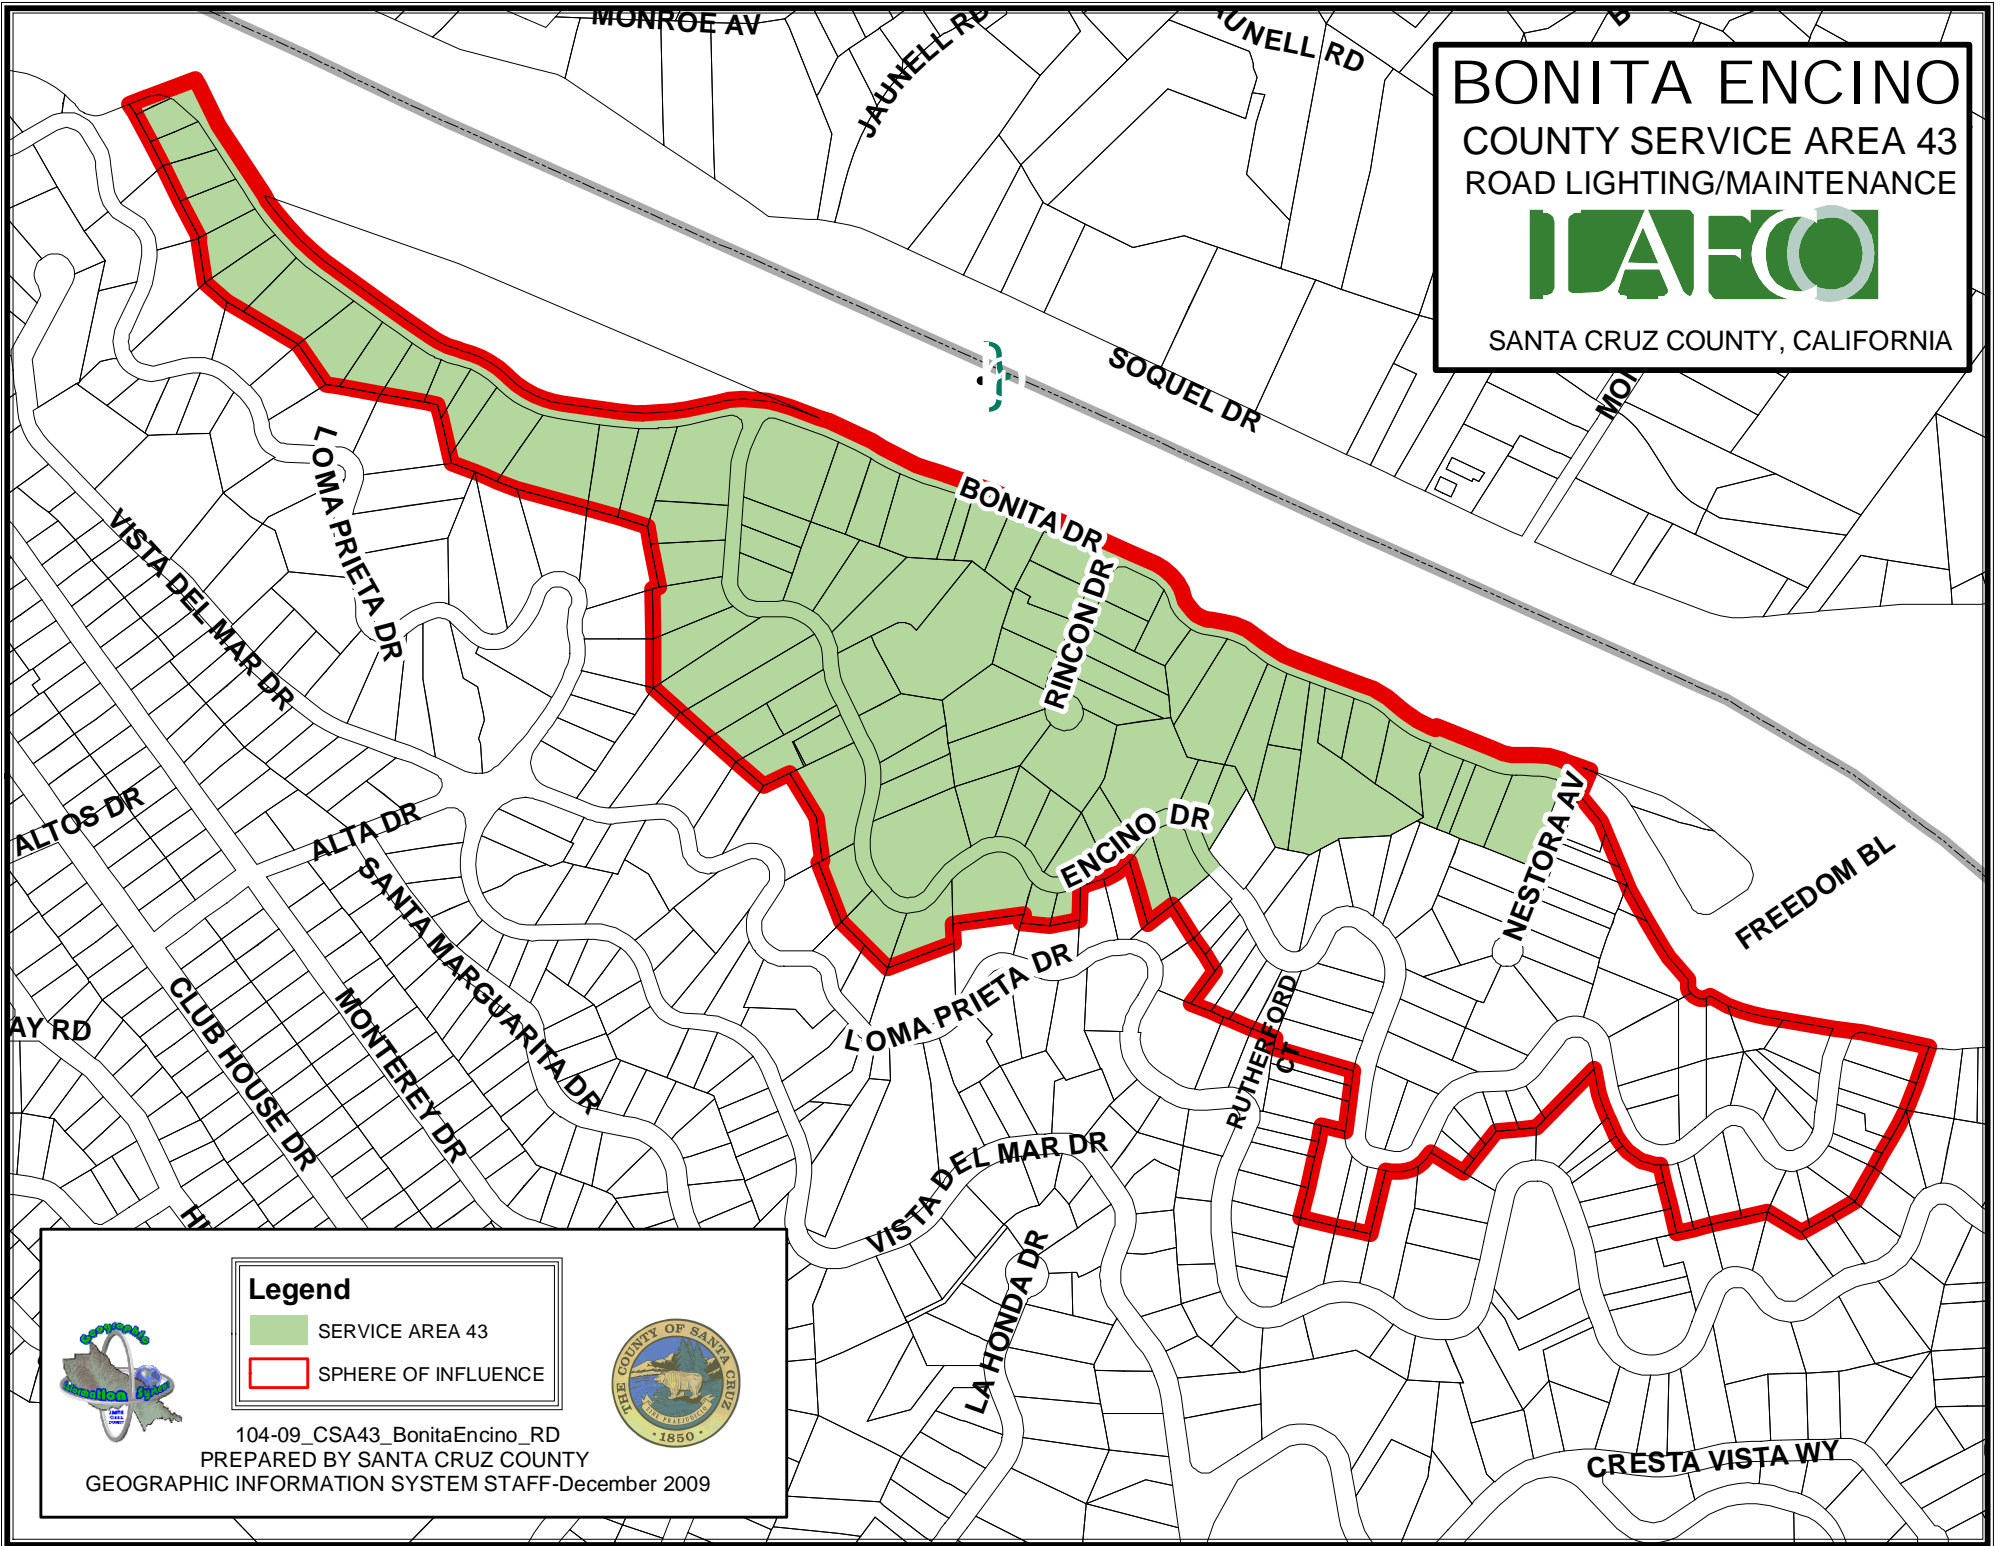

**BONITA ENCINO**  
COUNTY SERVICE AREA 43  
ROAD LIGHTING/MAINTENANCE

SANTA CRUZ COUNTY, CALIFORNIA

**Legend**

- SERVICE AREA 43
- SPHERE OF INFLUENCE

104-09\_CSA43\_BonitaEncino\_RD  
PREPARED BY SANTA CRUZ COUNTY  
GEOGRAPHIC INFORMATION SYSTEM STAFF-December 2009