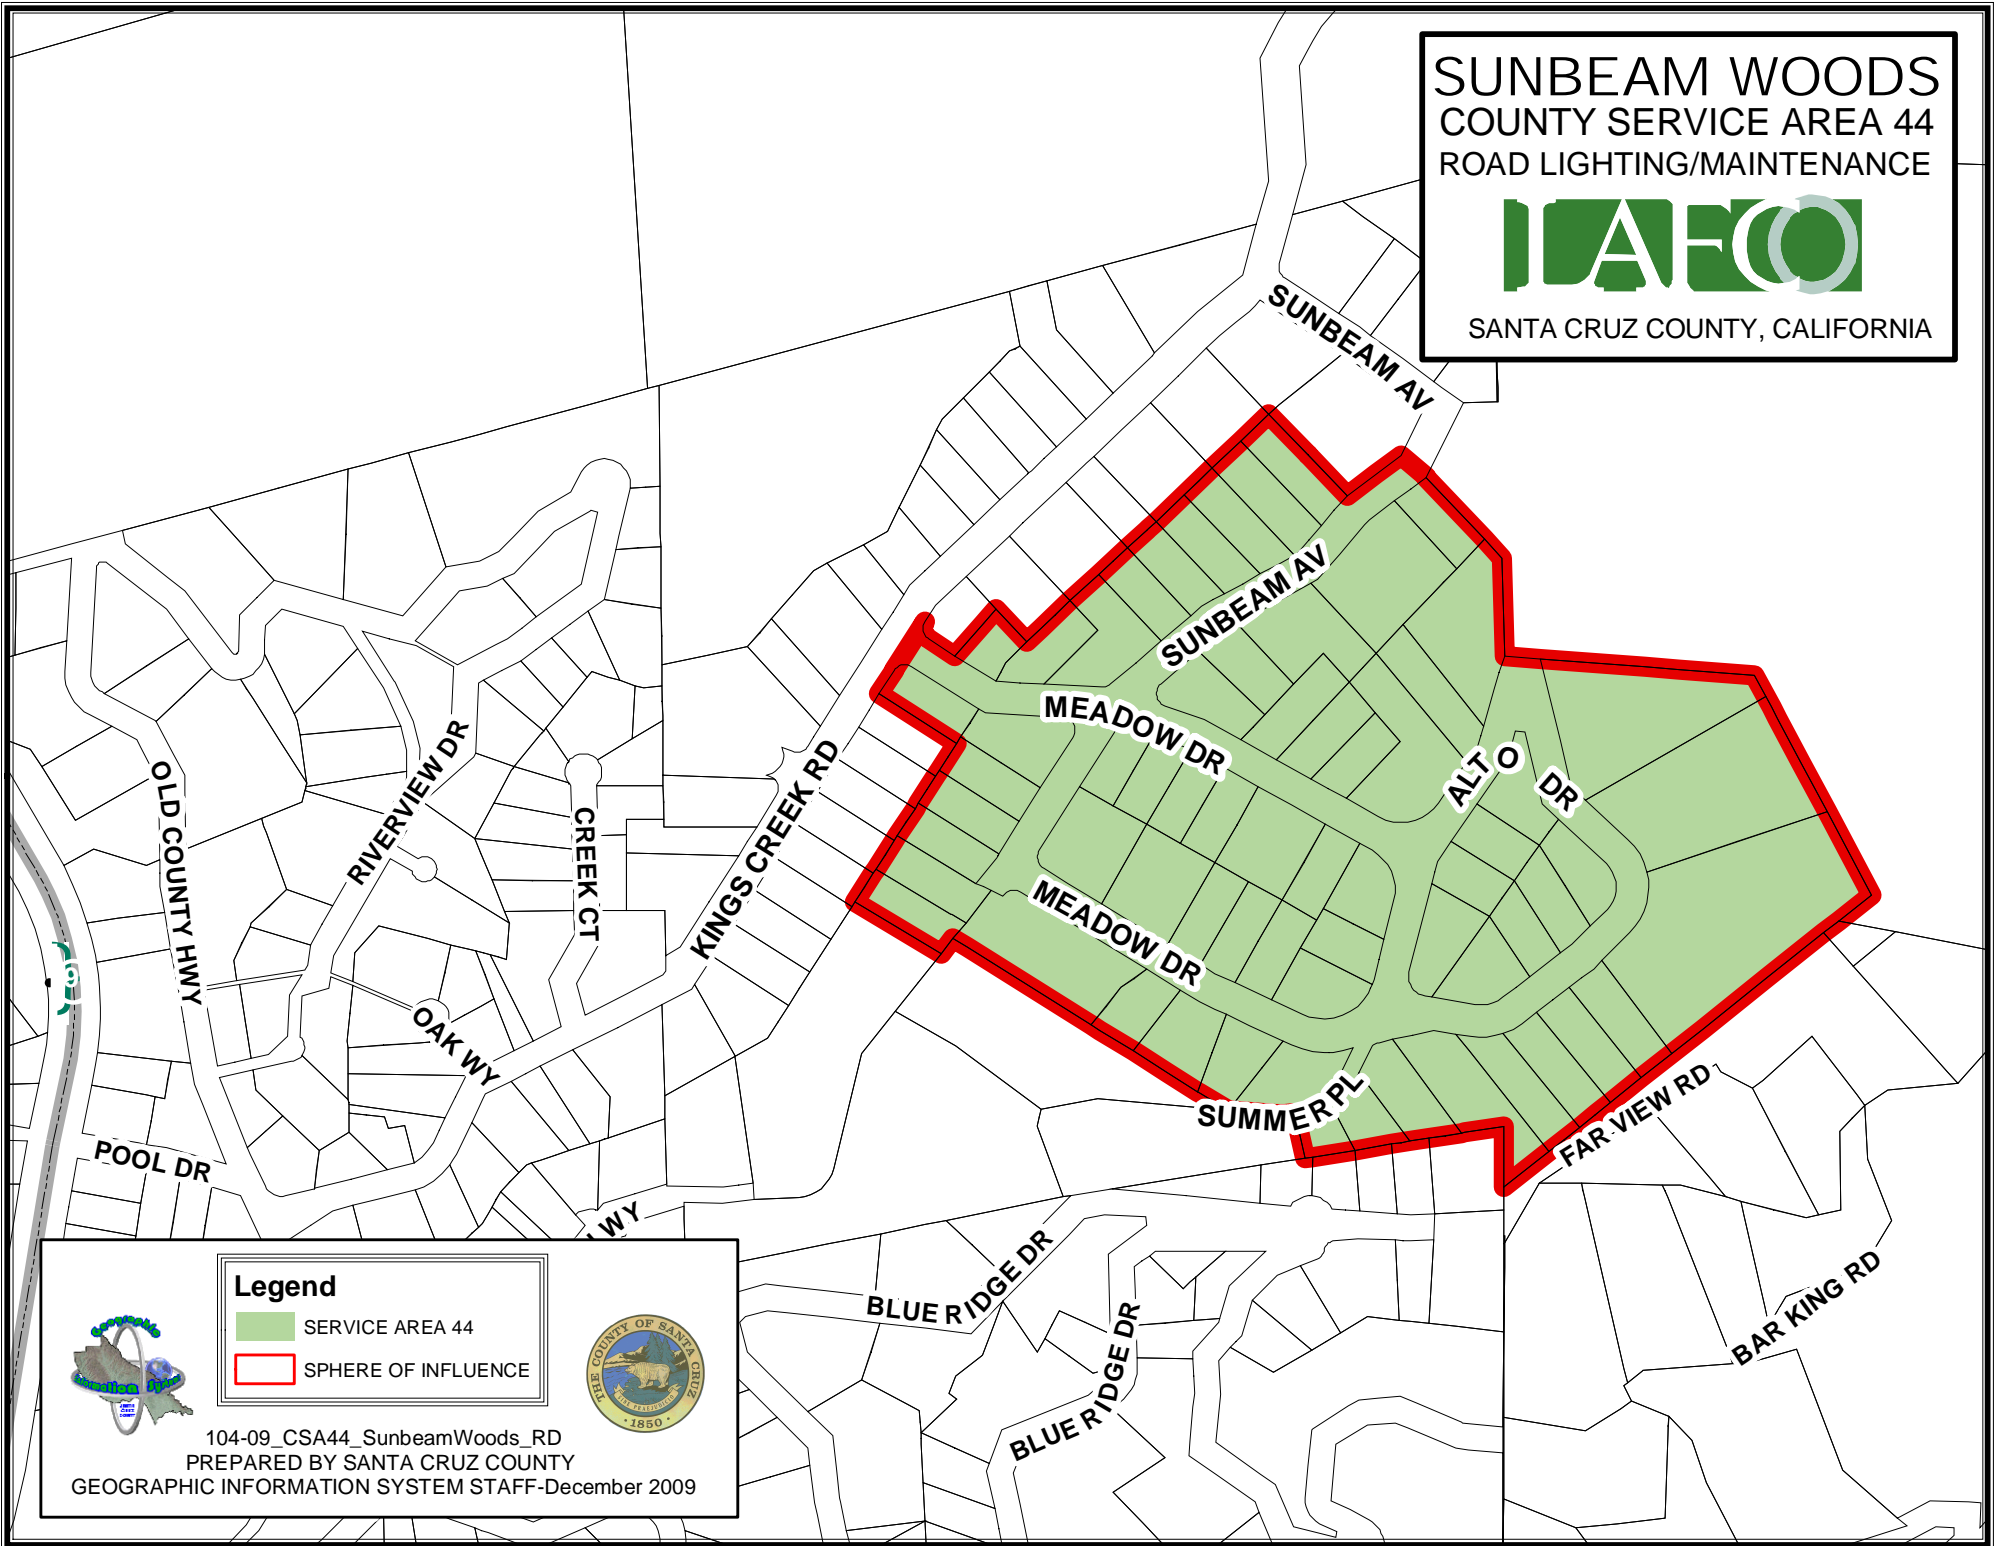

SUNBEAM WOODS
COUNTY SERVICE AREA 44
ROAD LIGHTING/MAINTENANCE

SANTA CRUZ COUNTY, CALIFORNIA

Legend

- SERVICE AREA 44
- SPHERE OF INFLUENCE

104-09_CSA44_SunbeamWoods_RD
PREPARED BY SANTA CRUZ COUNTY
GEOGRAPHIC INFORMATION SYSTEM STAFF-December 2009