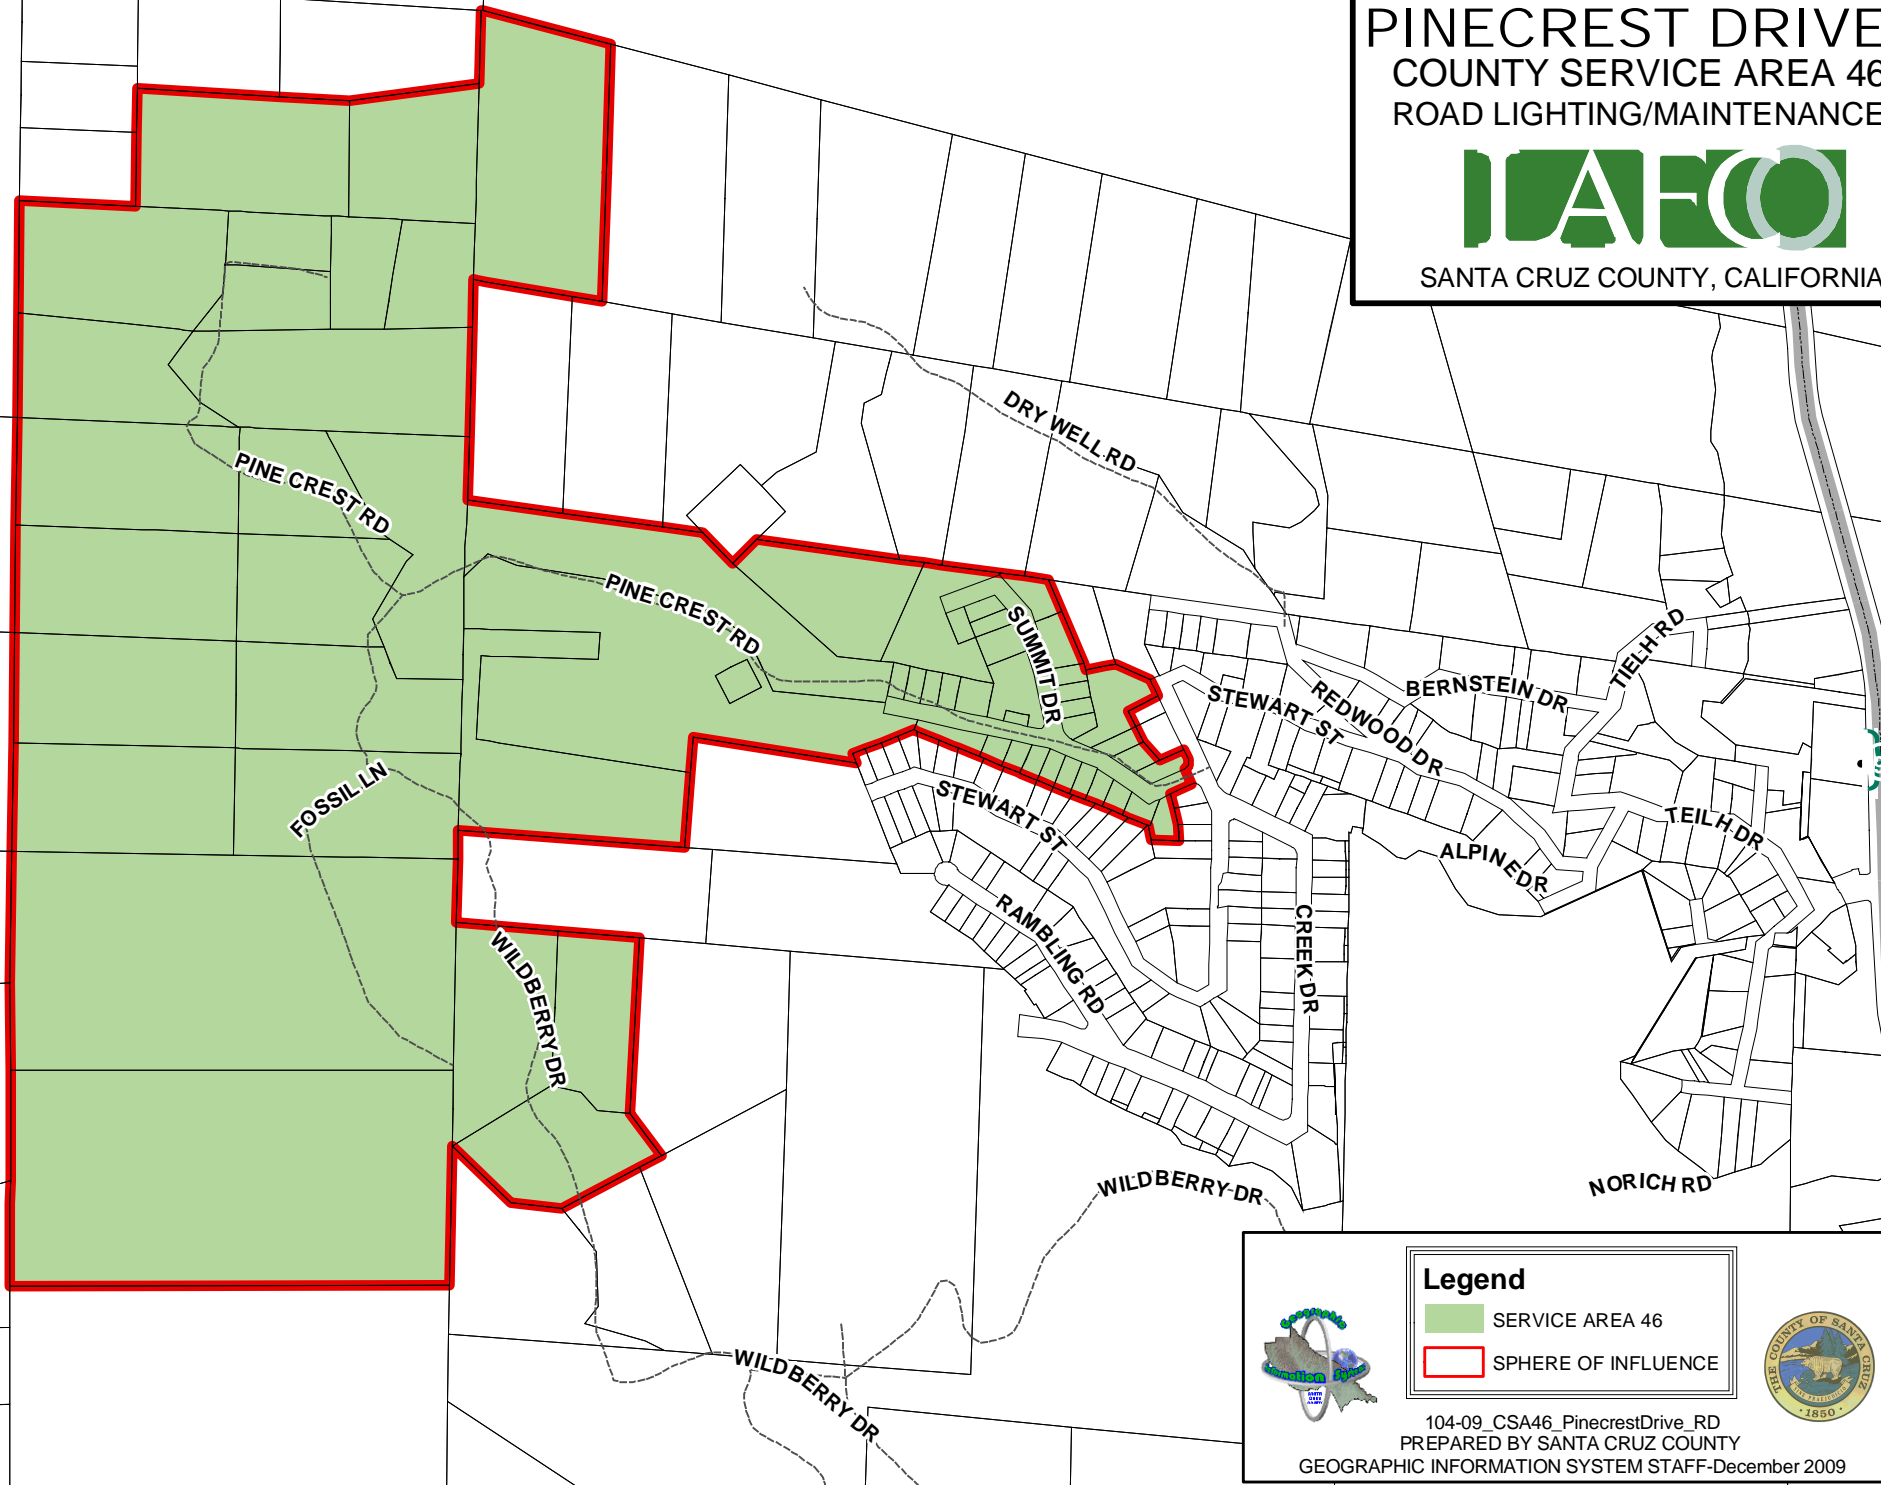

PINECREST DRIVE
COUNTY SERVICE AREA 46
ROAD LIGHTING/MAINTENANCE

SANTA CRUZ COUNTY, CALIFORNIA

Legend

-  SERVICE AREA 46
-  SPHERE OF INFLUENCE

104-09_CSA46_PinecrestDrive_RD
PREPARED BY SANTA CRUZ COUNTY
GEOGRAPHIC INFORMATION SYSTEM STAFF-December 2009