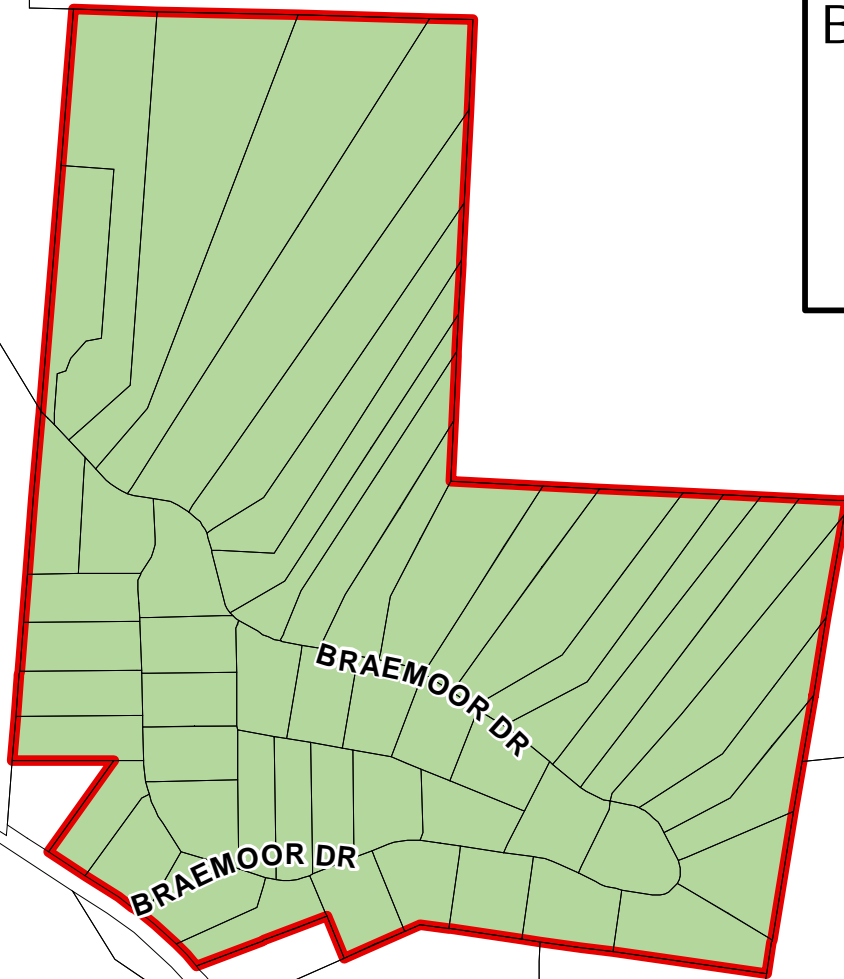

BRAEMOOR DRIVE
COUNTY SERVICE AREA 47
ROAD LIGHTING/MAINTENANCE

SANTA CRUZ COUNTY, CALIFORNIA

EMPIRE GRADE

BRAEMOOR DR

BRAEMOOR DR

BLOOGELL'S
RD

EMPIRE GRADE

Legend

-  SERVICE AREA 47
-  SPHERE OF INFLUENCE

104-09_CSA47_BraemoorDrive_RD
PREPARED BY SANTA CRUZ COUNTY
GEOGRAPHIC INFORMATION SYSTEM STAFF-December 2009