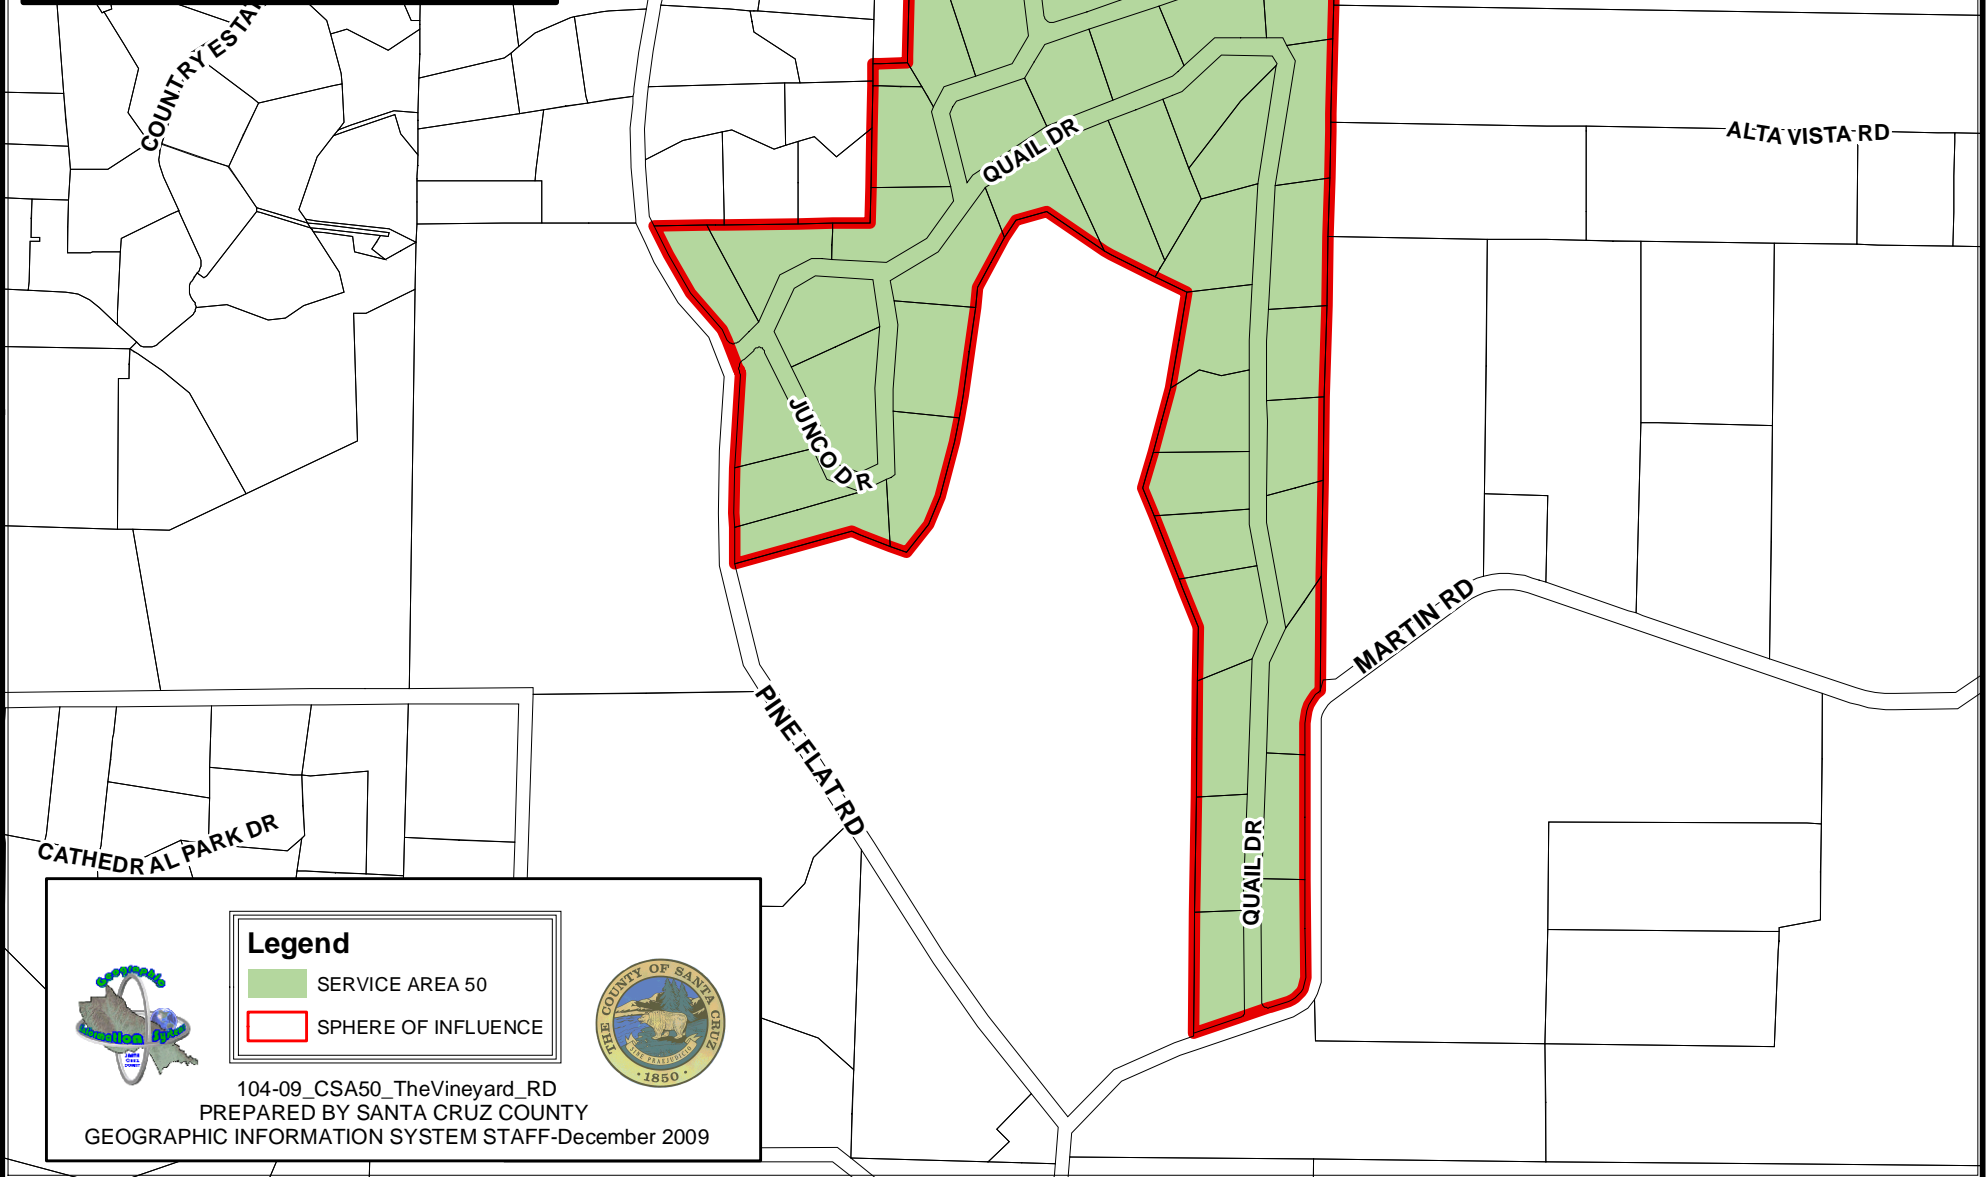

THE VINEYARD

COUNTY SERVICE AREA 50
ROAD LIGHTING/MAINTENANCE

SANTA CRUZ COUNTY, CALIFORNIA

Legend

-  SERVICE AREA 50
-  SPHERE OF INFLUENCE

104-09_CSA50_TheVineyard_RD
PREPARED BY SANTA CRUZ COUNTY
GEOGRAPHIC INFORMATION SYSTEM STAFF-December 2009