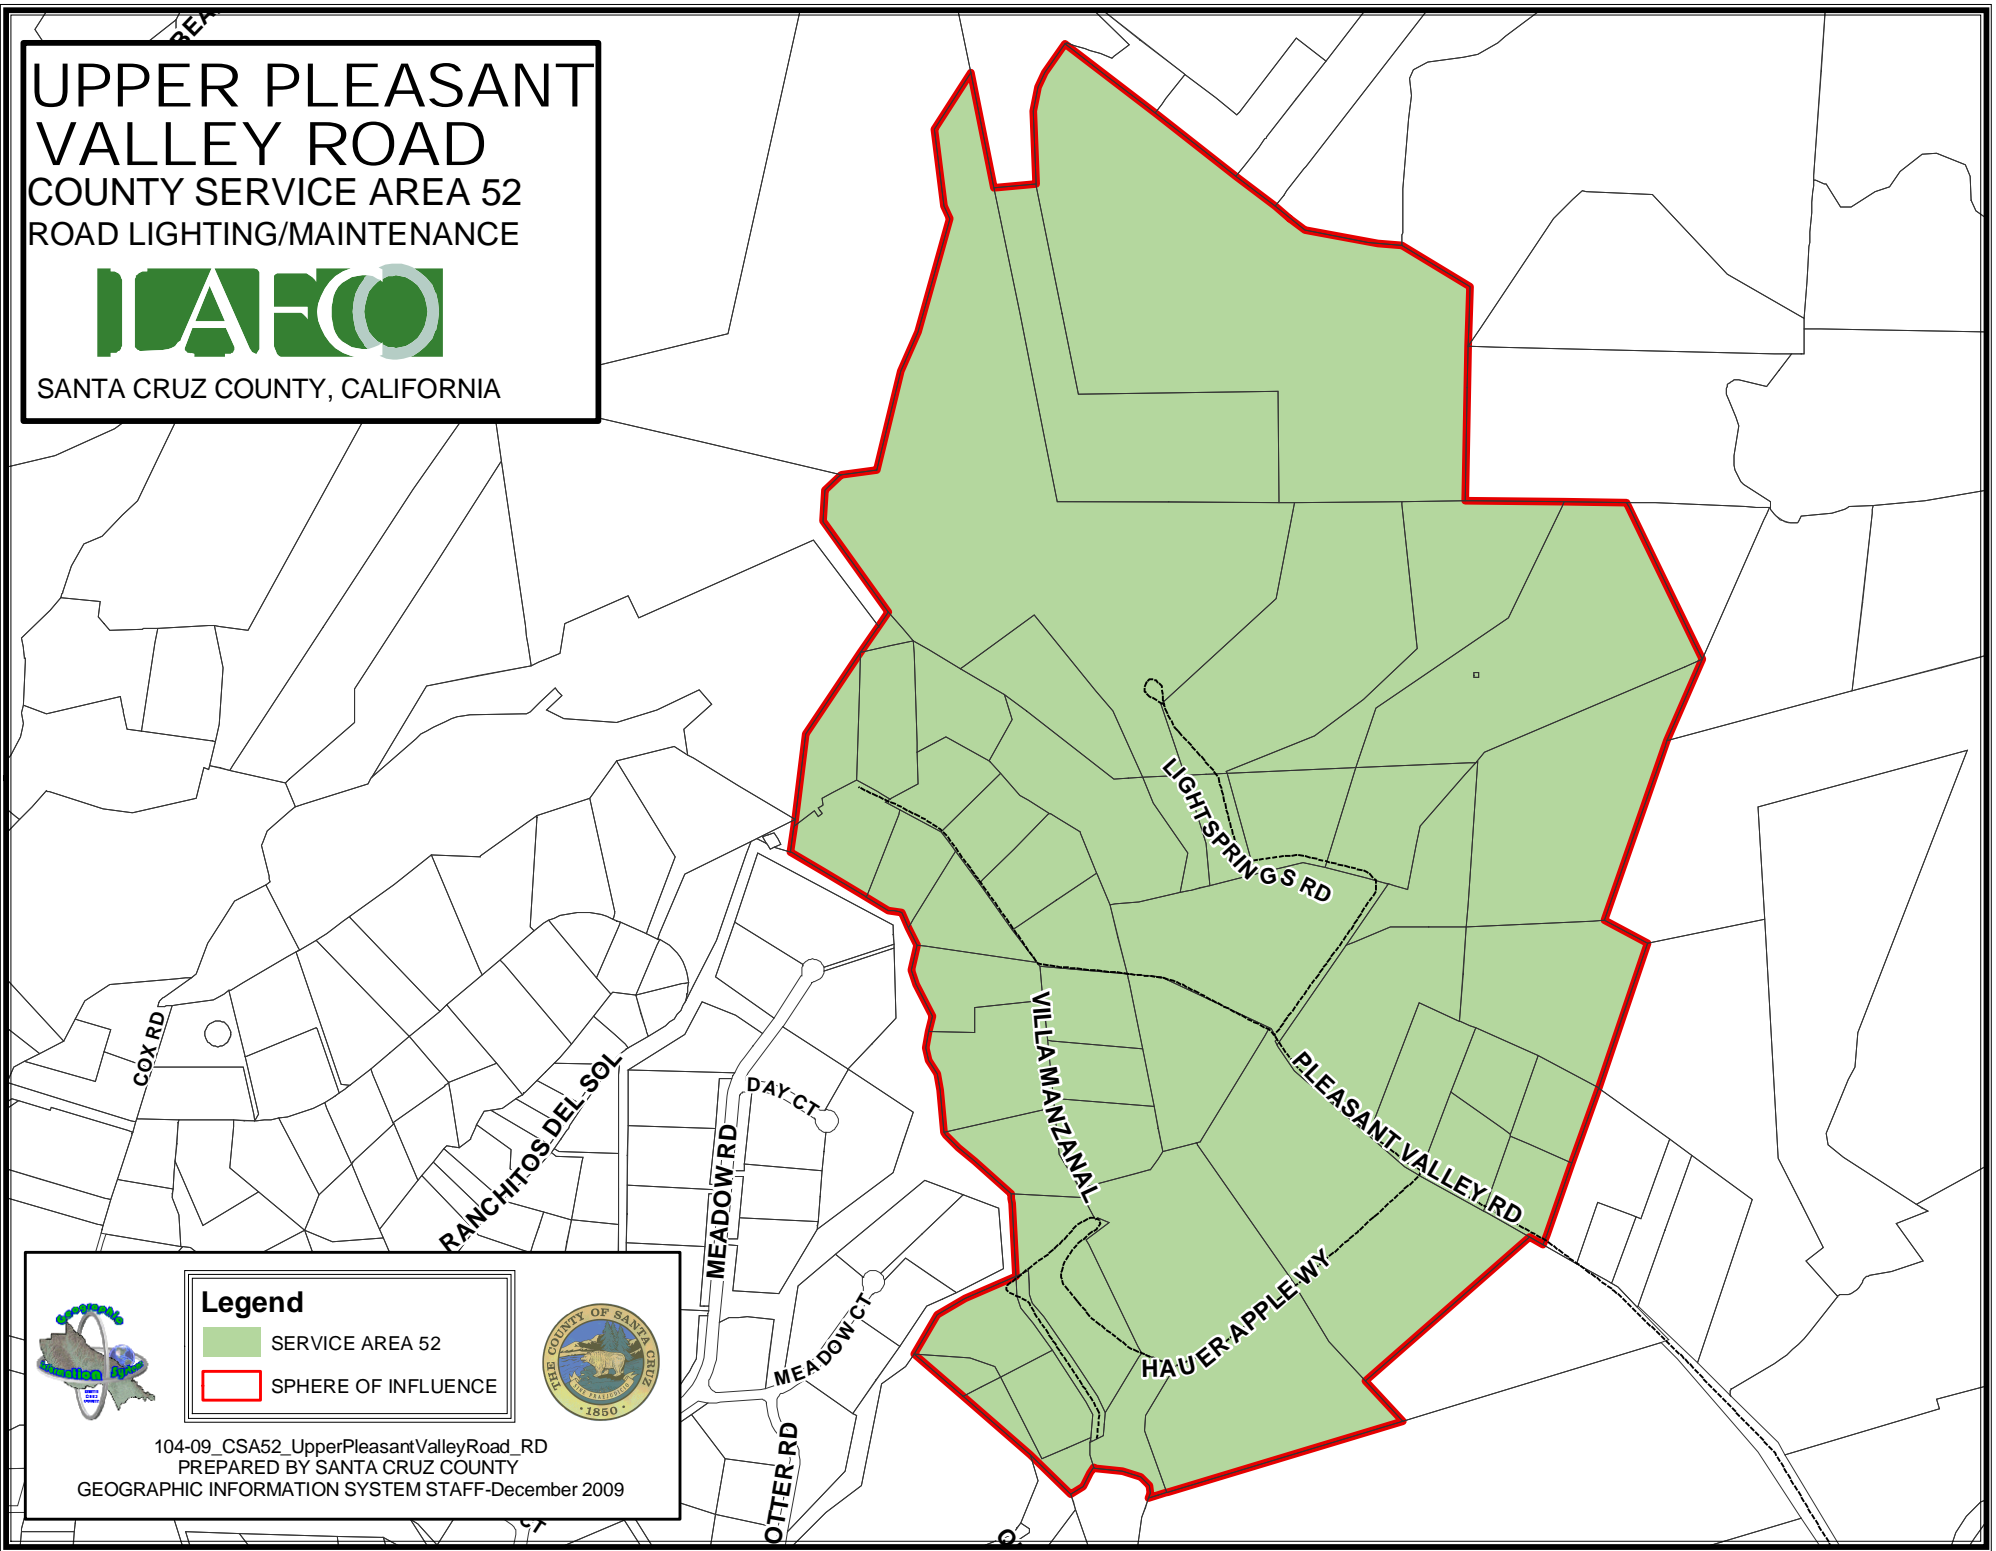

UPPER PLEASANT
VALLEY ROAD
COUNTY SERVICE AREA 52
ROAD LIGHTING/MAINTENANCE

SANTA CRUZ COUNTY, CALIFORNIA

Legend

- SERVICE AREA 52
- SPHERE OF INFLUENCE

104-09_CSA52_UpperPleasantValleyRoad_RD
PREPARED BY SANTA CRUZ COUNTY
GEOGRAPHIC INFORMATION SYSTEM STAFF-December 2009