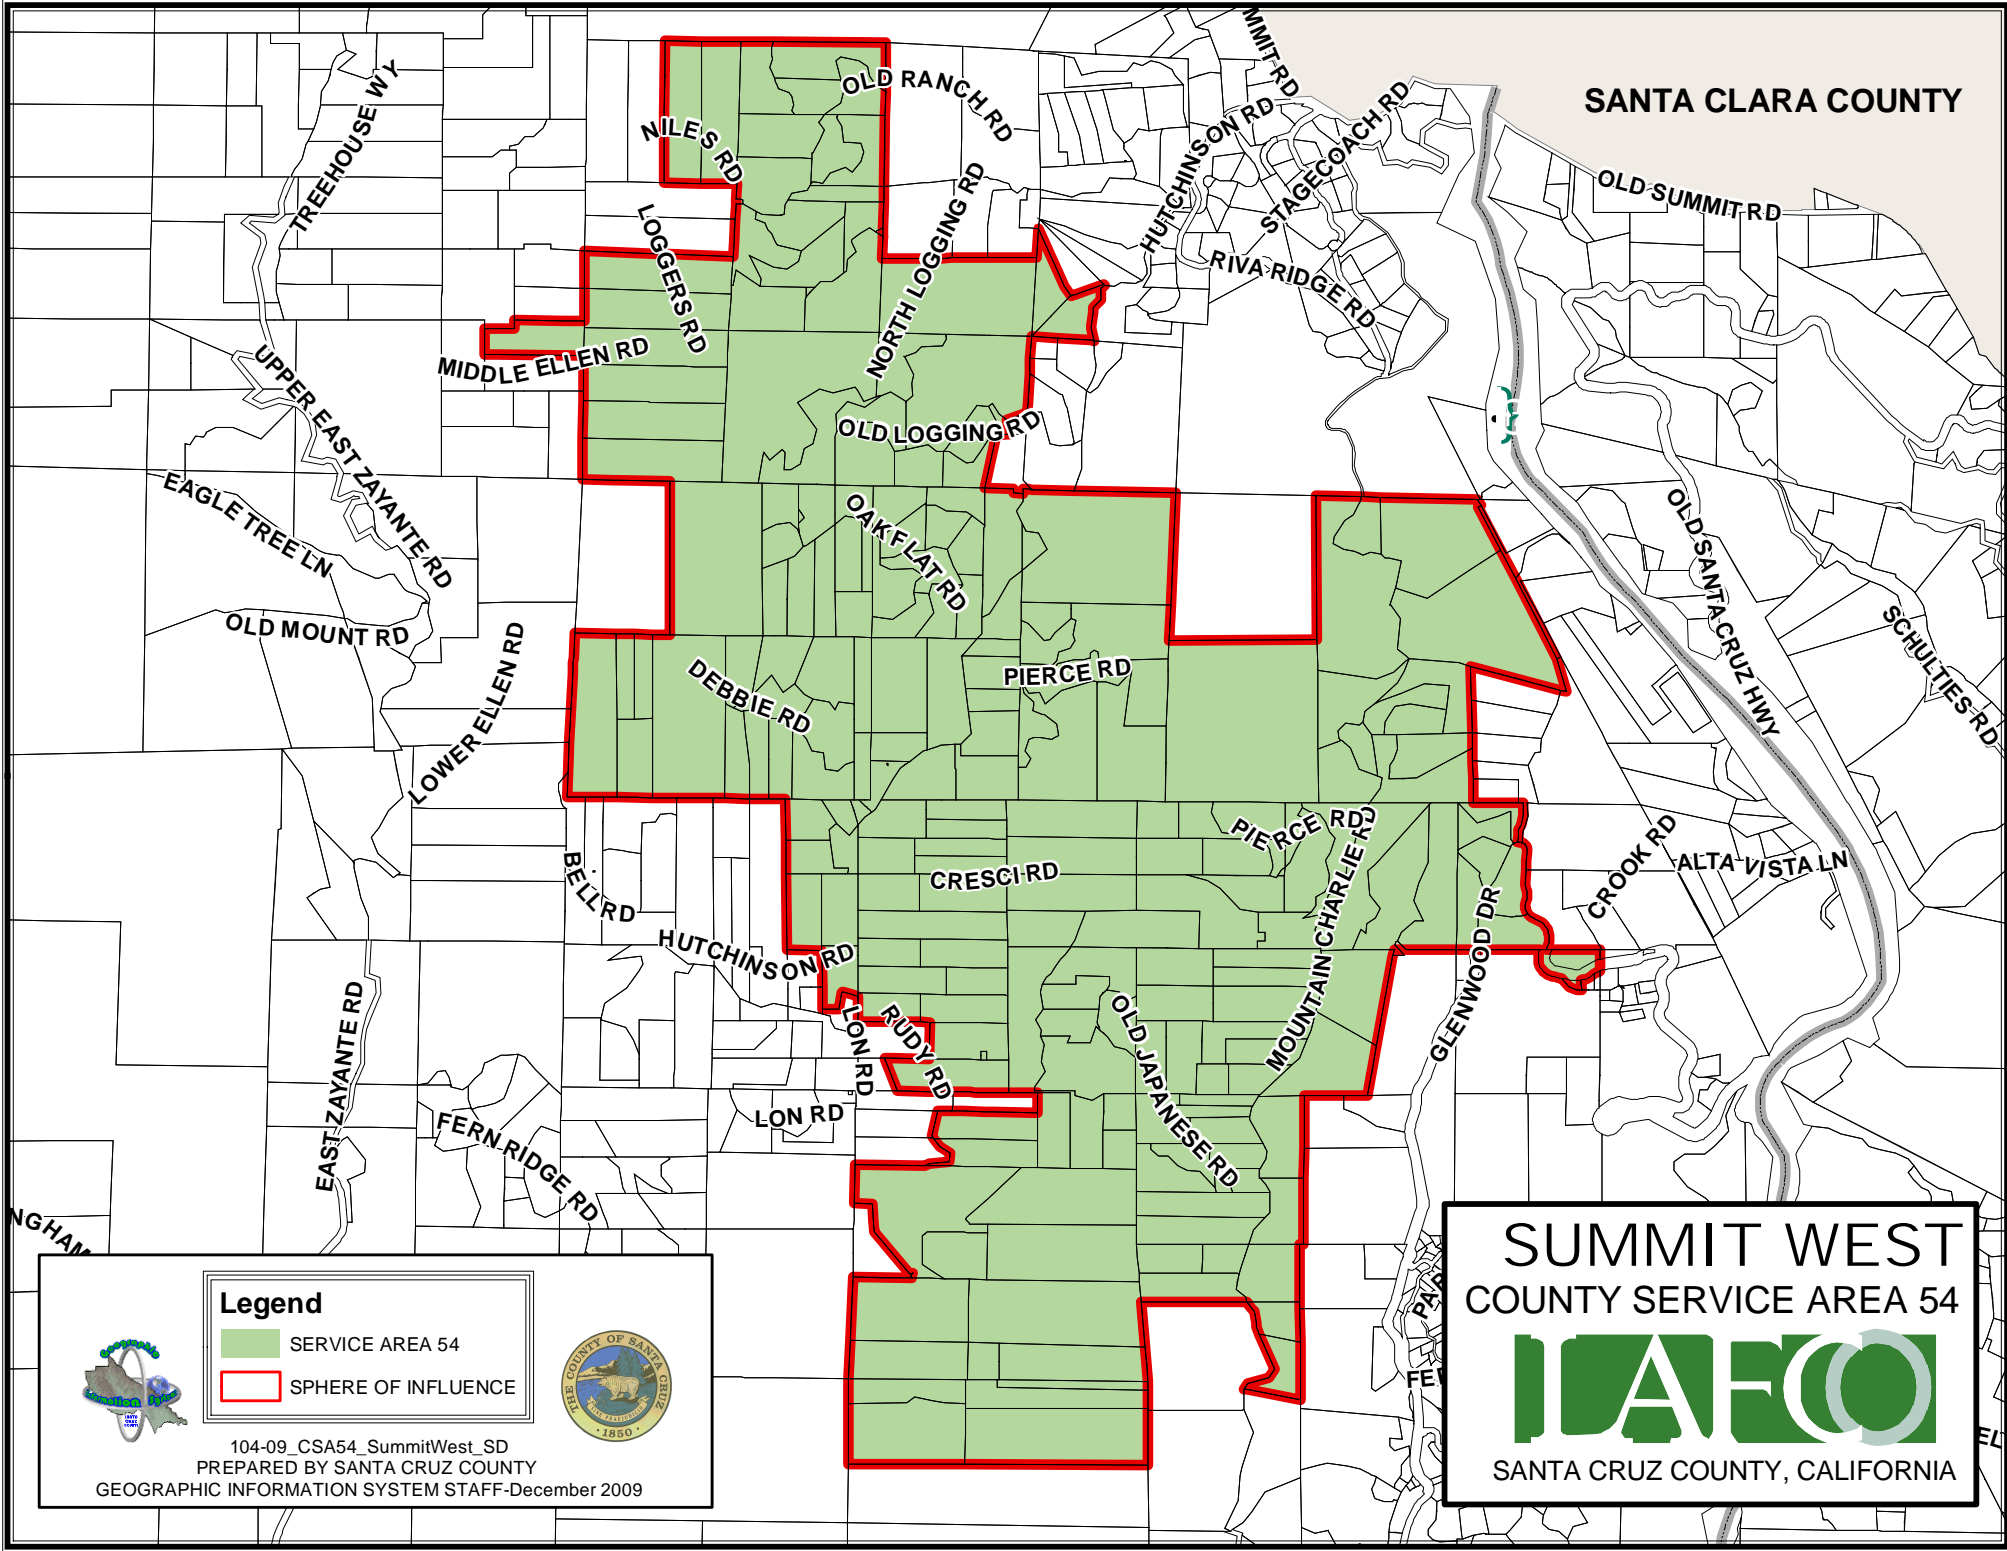

SANTA CLARA COUNTY

Legend

- SERVICE AREA 54
- SPHERE OF INFLUENCE

104-09_CSA54_SummitWest_SD
 PREPARED BY SANTA CRUZ COUNTY
 GEOGRAPHIC INFORMATION SYSTEM STAFF-December 2009

SUMMIT WEST
 COUNTY SERVICE AREA 54

SANTA CRUZ COUNTY, CALIFORNIA