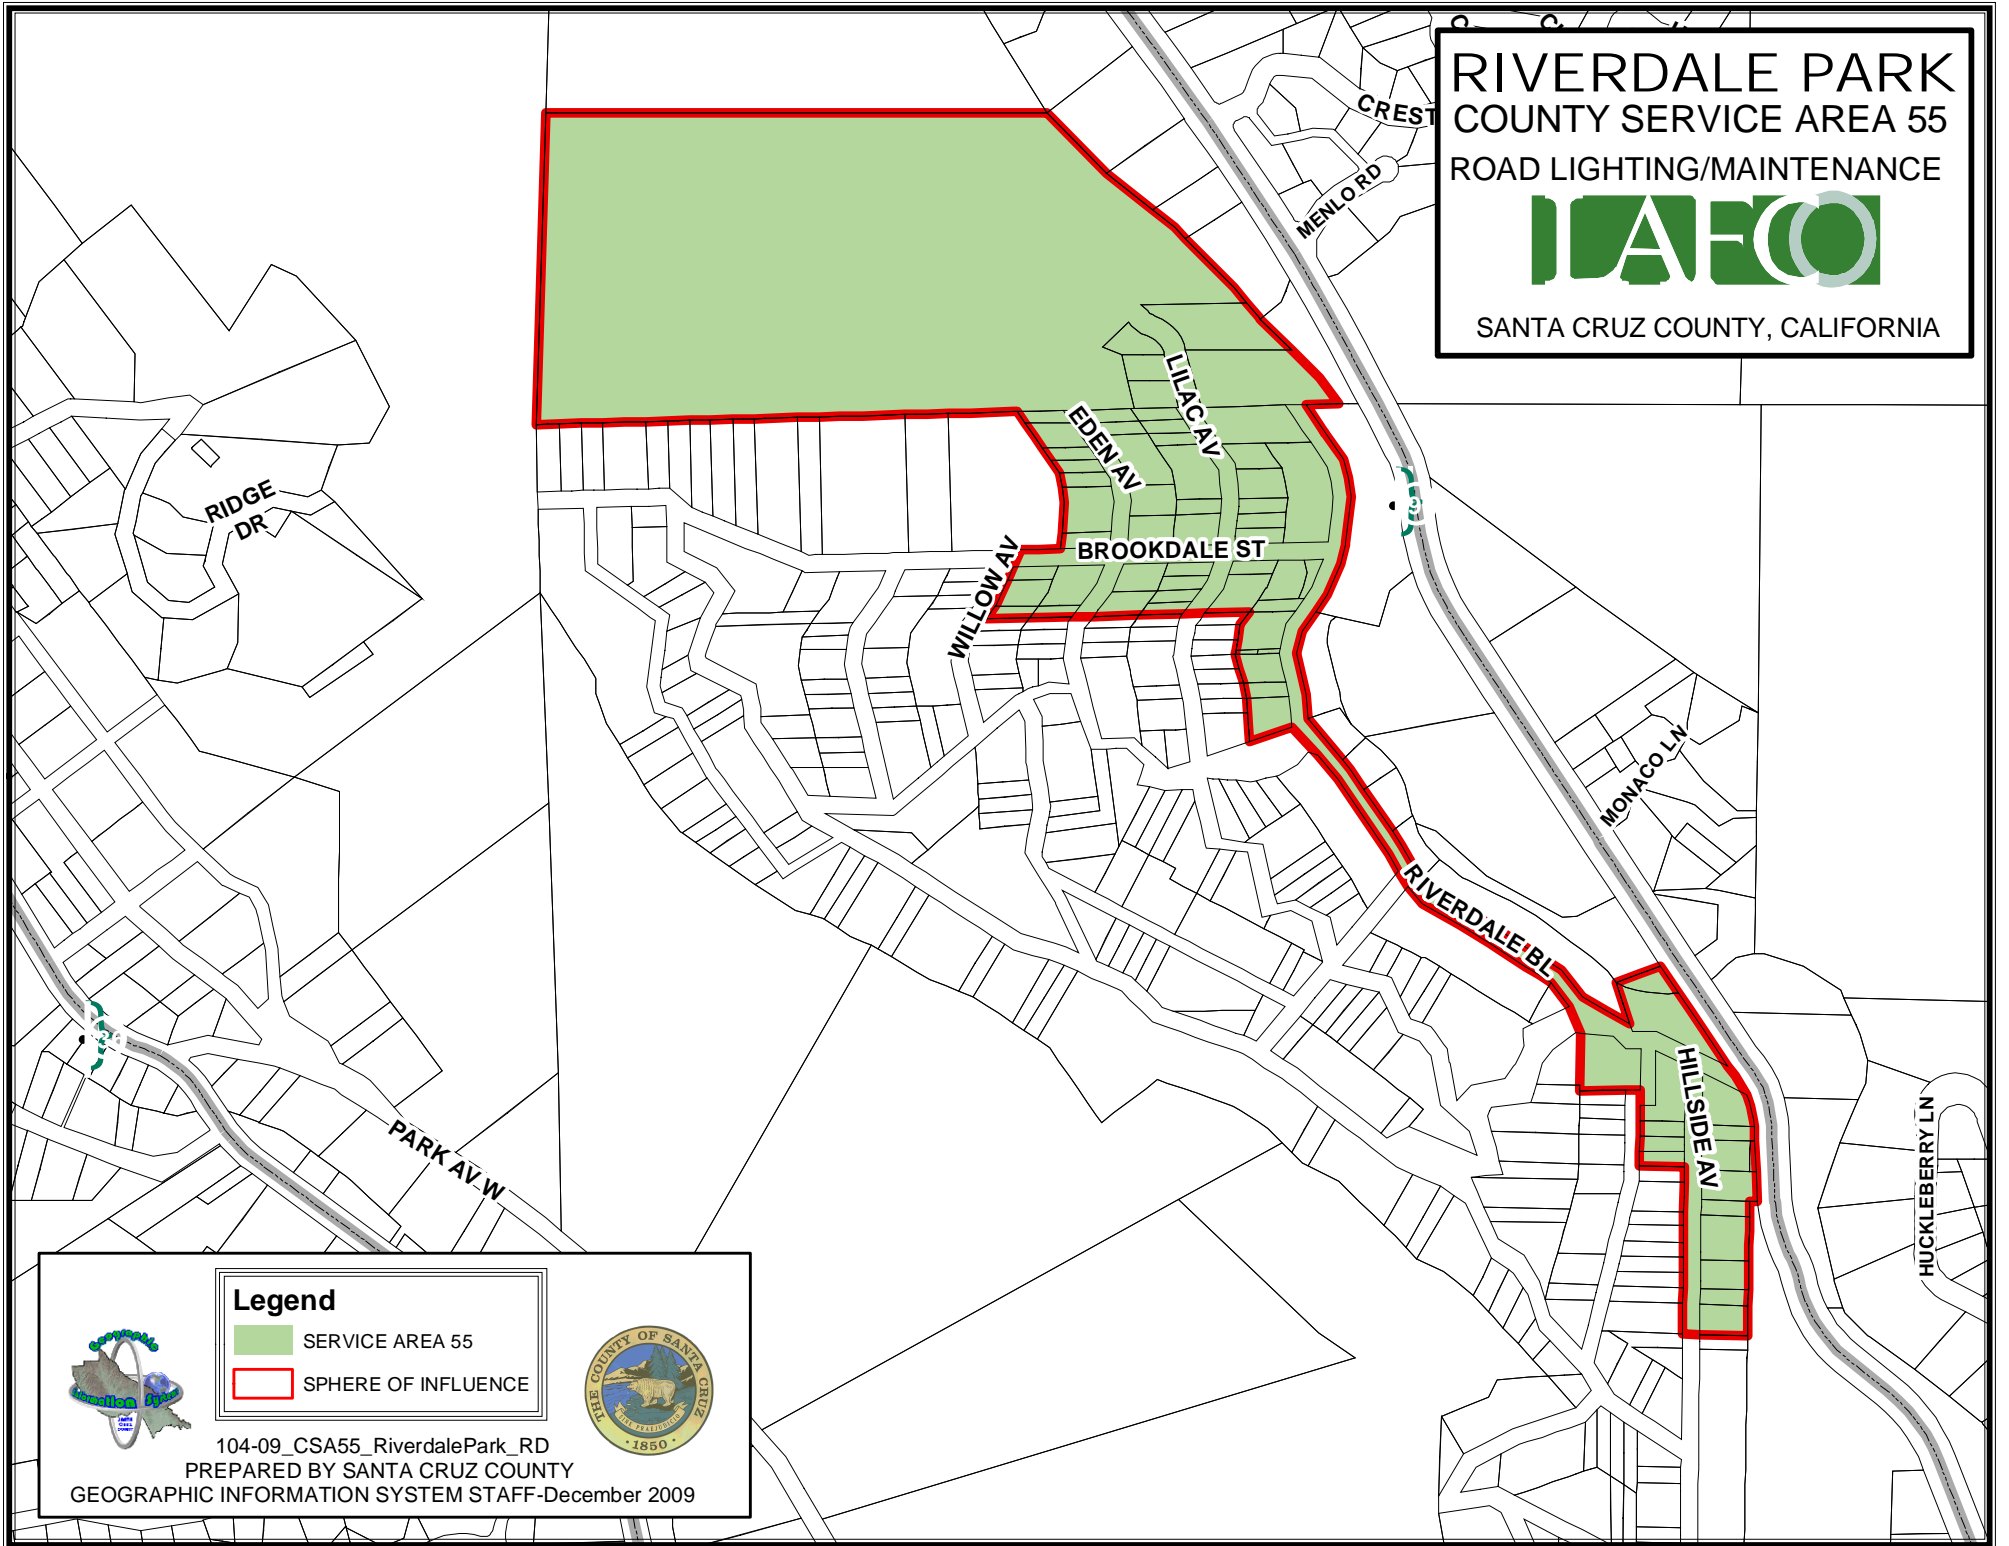

RIVERDALE PARK
COUNTY SERVICE AREA 55
ROAD LIGHTING/MAINTENANCE

SANTA CRUZ COUNTY, CALIFORNIA

Legend

- SERVICE AREA 55
- SPHERE OF INFLUENCE

104-09_CSA55_RiverdalePark_RD
PREPARED BY SANTA CRUZ COUNTY
GEOGRAPHIC INFORMATION SYSTEM STAFF-December 2009