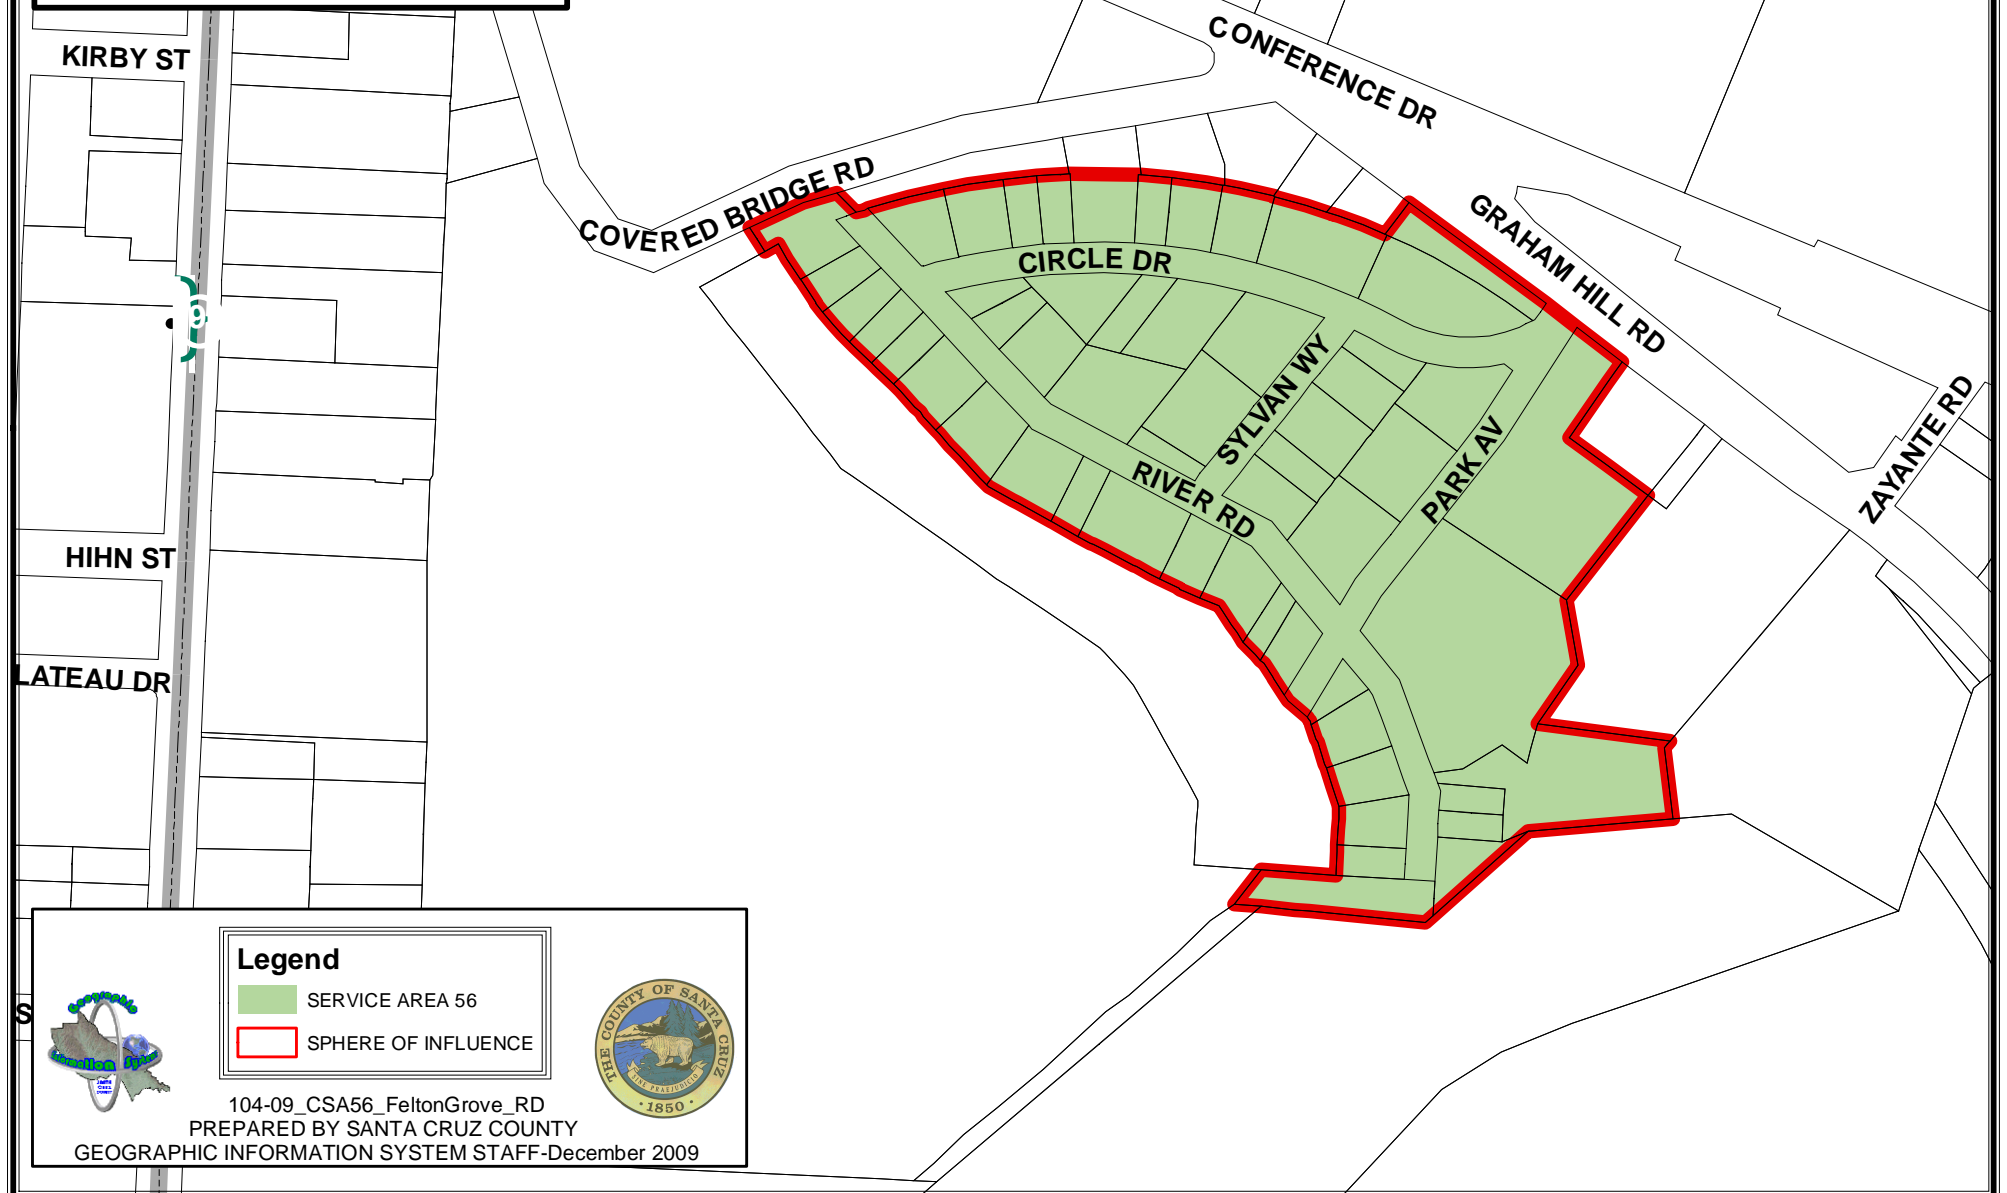

FELTON GROVE
COUNTY SERVICE AREA 56
ROAD LIGHTING/MAINTENANCE

SANTA CRUZ COUNTY, CALIFORNIA

Legend

- SERVICE AREA 56
- SPHERE OF INFLUENCE

104-09_CSA56_FeltonGrove_RD
PREPARED BY SANTA CRUZ COUNTY
GEOGRAPHIC INFORMATION SYSTEM STAFF-December 2009