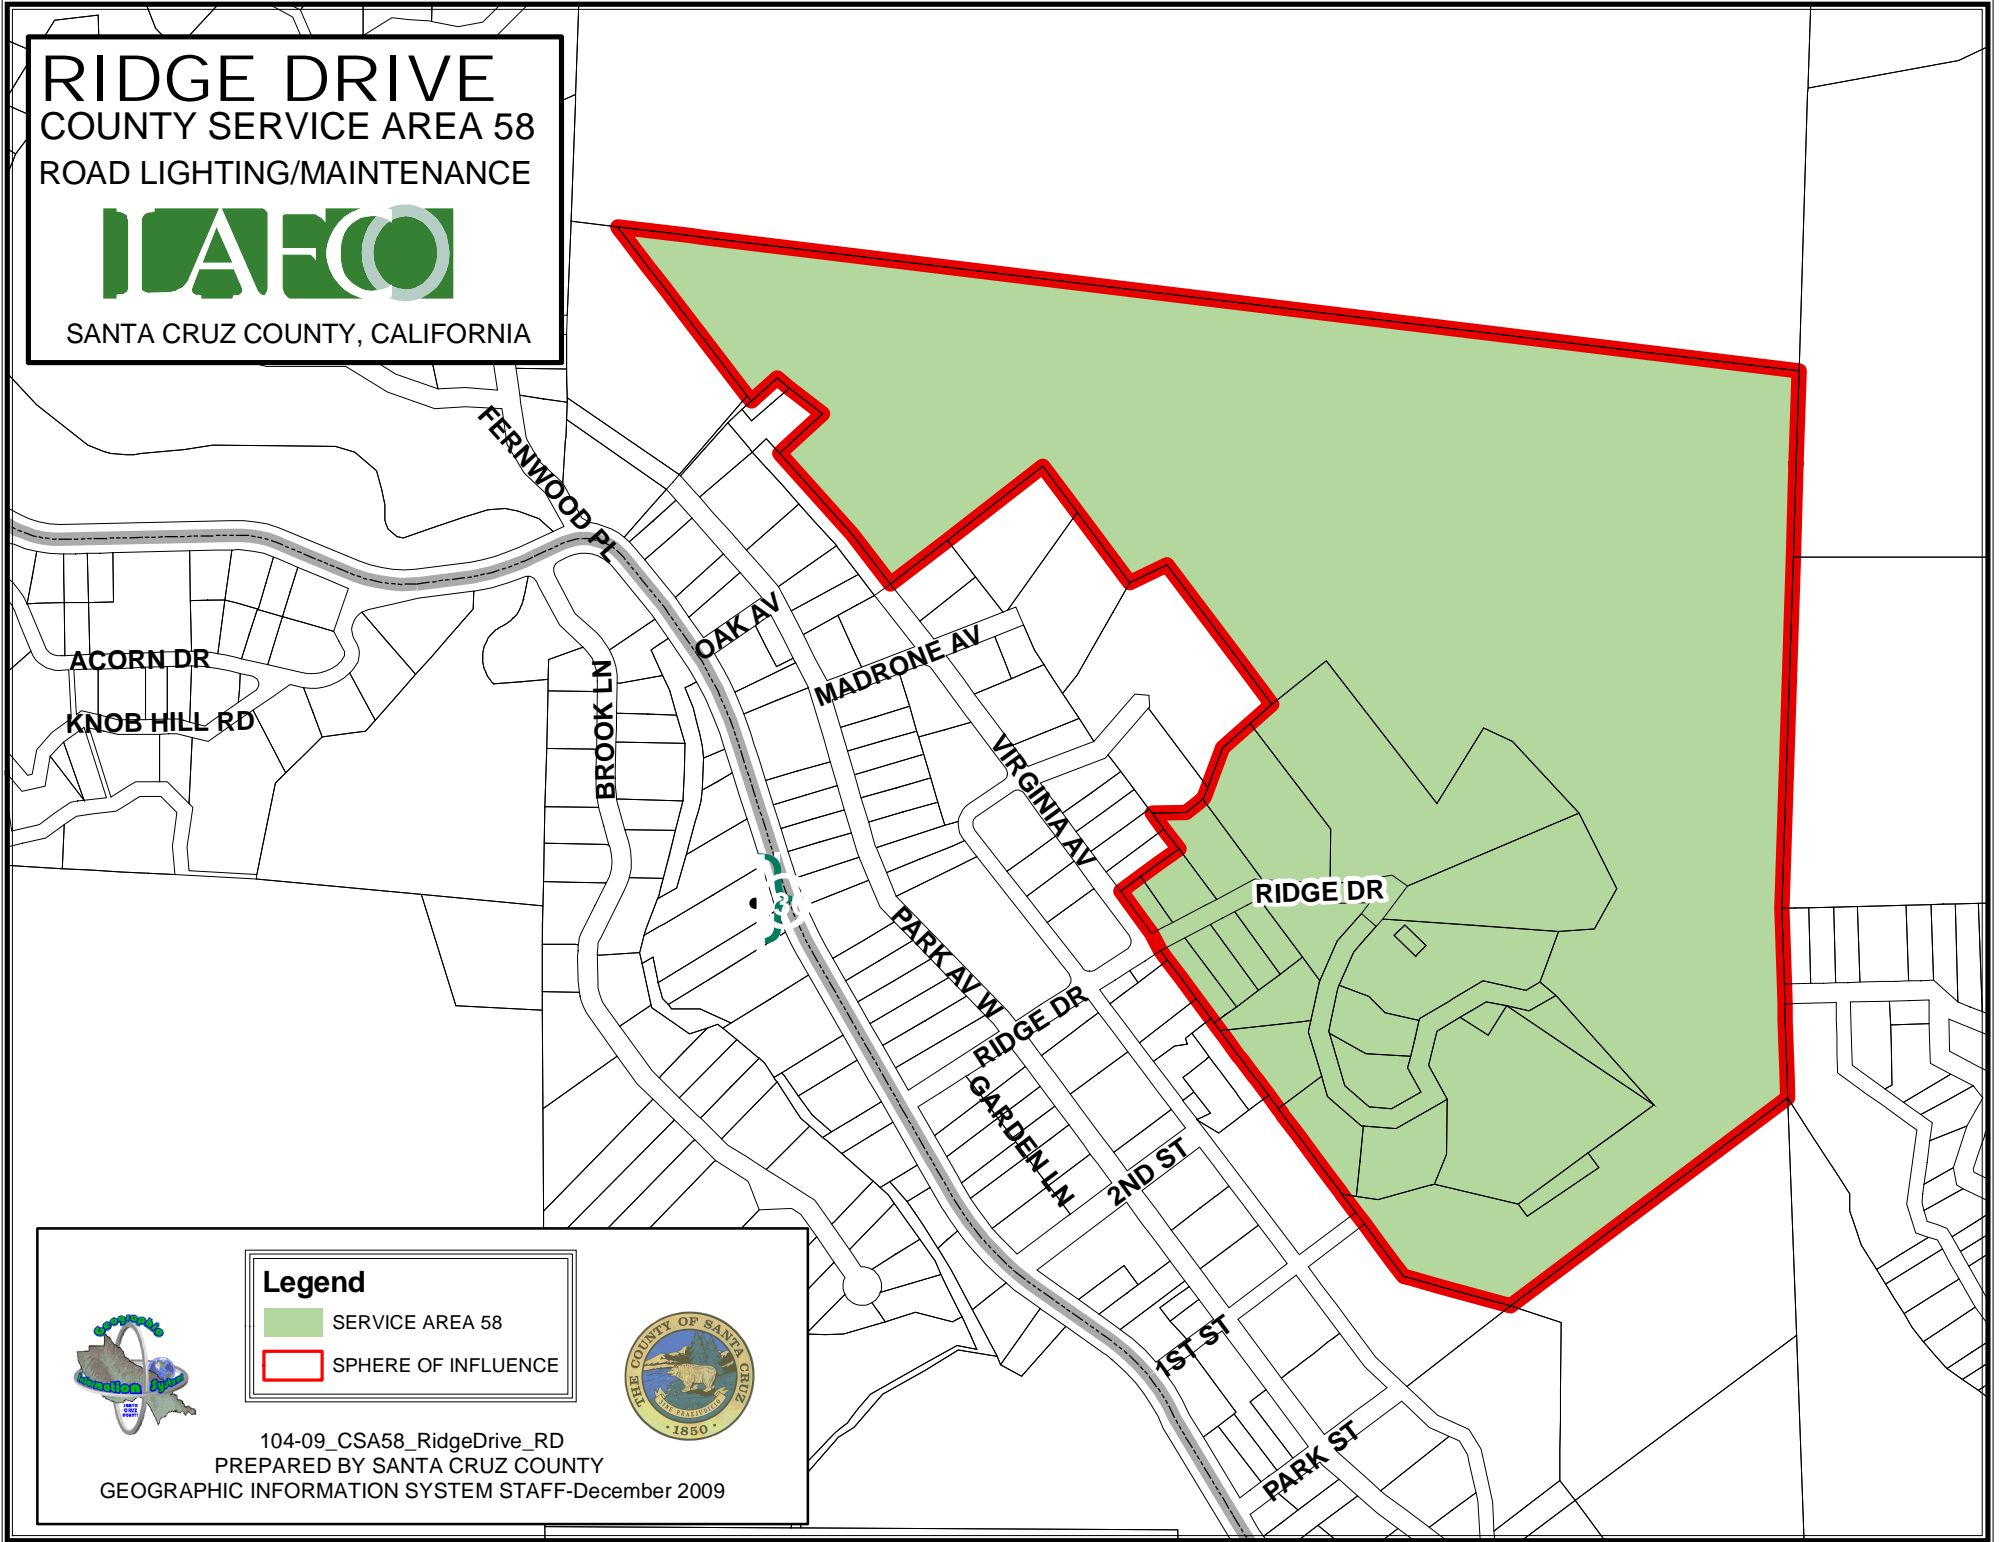

RIDGE DRIVE
COUNTY SERVICE AREA 58
ROAD LIGHTING/MAINTENANCE

SANTA CRUZ COUNTY, CALIFORNIA

Legend

- SERVICE AREA 58
- SPHERE OF INFLUENCE

104-09_CSA58_RidgeDrive_RD
PREPARED BY SANTA CRUZ COUNTY
GEOGRAPHIC INFORMATION SYSTEM STAFF-December 2009