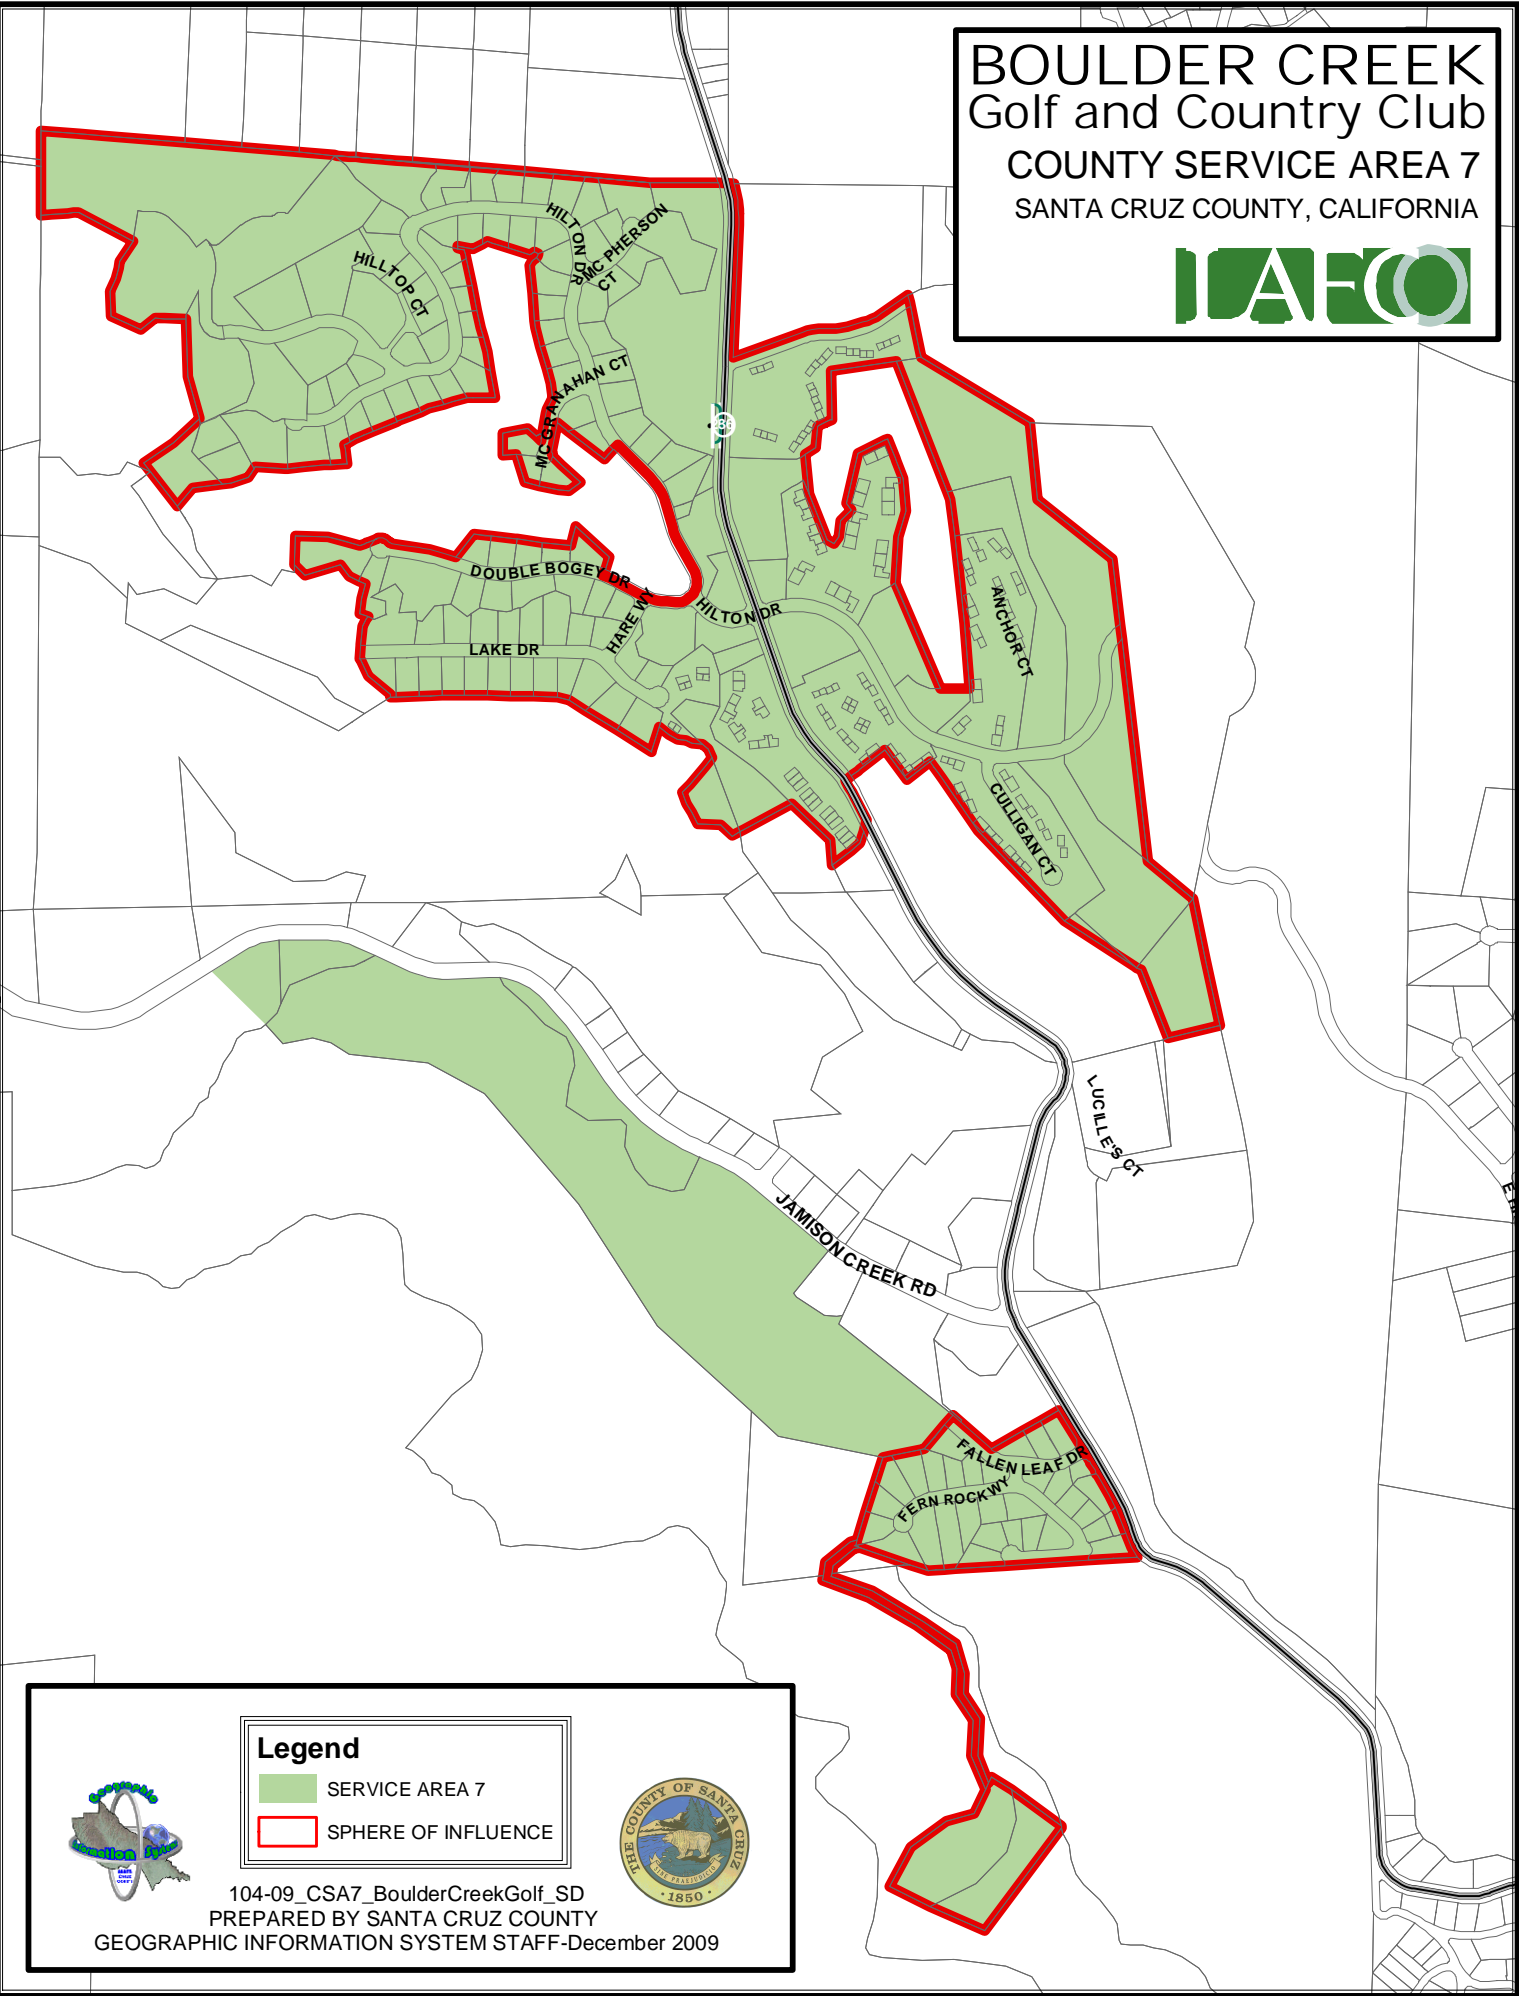

**BOULDER CREEK  
Golf and Country Club  
COUNTY SERVICE AREA 7  
SANTA CRUZ COUNTY, CALIFORNIA**

**Legend**

- SERVICE AREA 7
- SPHERE OF INFLUENCE

104-09\_CSA7\_BoulderCreekGolf\_SD  
PREPARED BY SANTA CRUZ COUNTY  
GEOGRAPHIC INFORMATION SYSTEM STAFF-December 2009