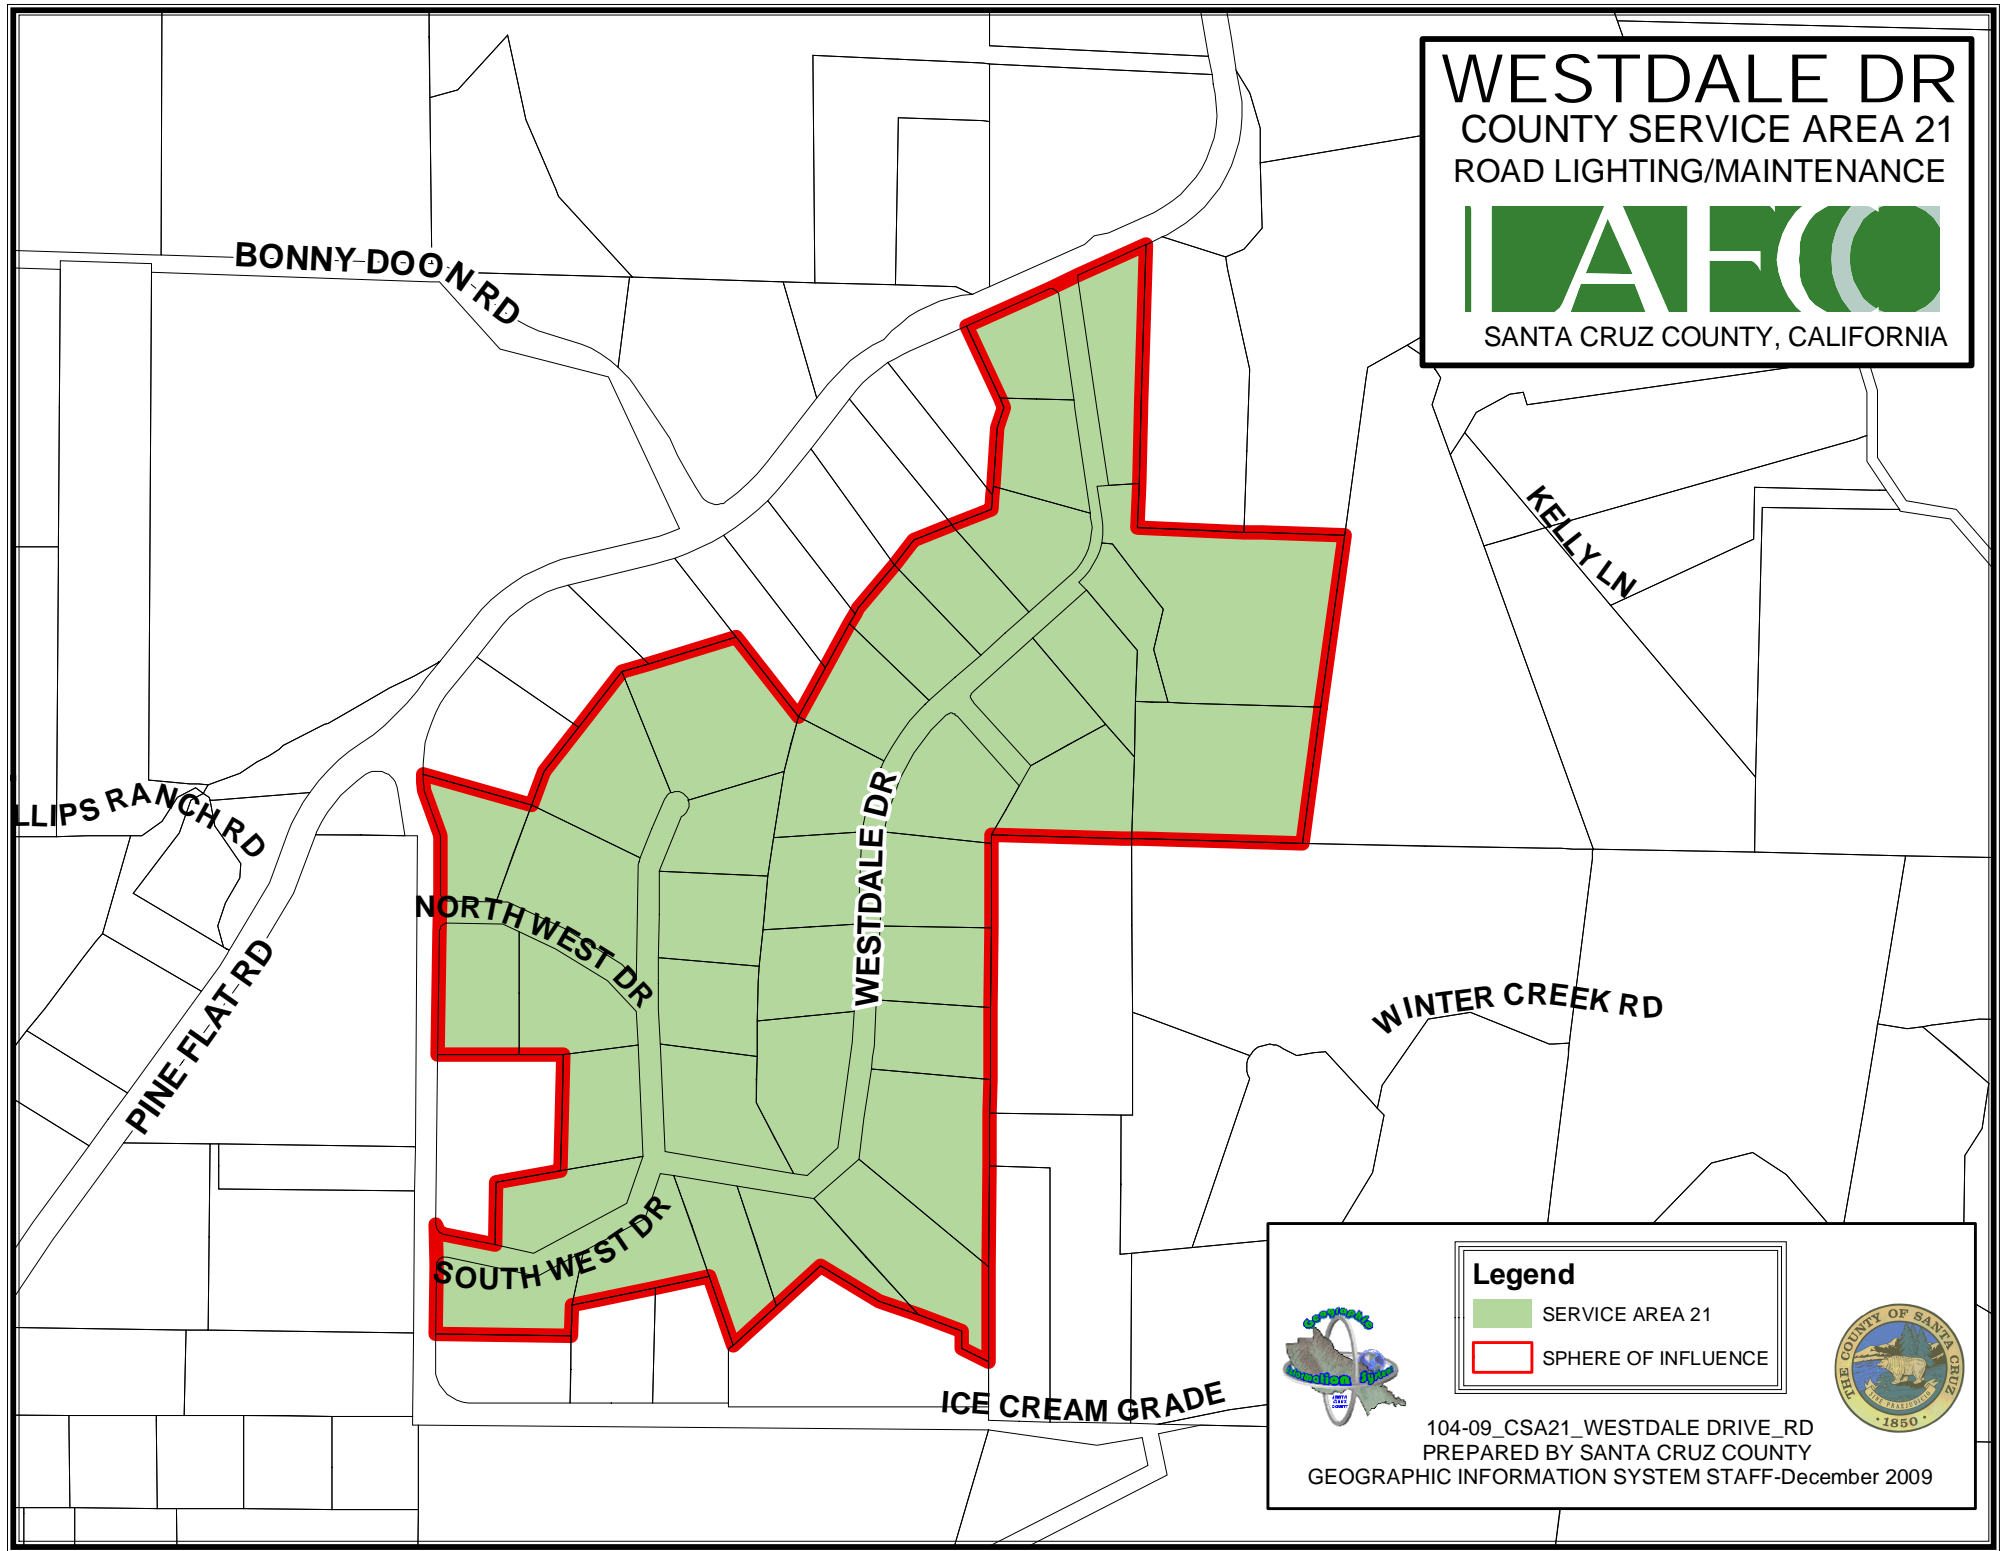

WESTDALE DR
COUNTY SERVICE AREA 21
ROAD LIGHTING/MAINTENANCE

SANTA CRUZ COUNTY, CALIFORNIA

Legend

- SERVICE AREA 21
- SPHERE OF INFLUENCE

104-09_CSA21_WESTDALE DRIVE_RD
PREPARED BY SANTA CRUZ COUNTY
GEOGRAPHIC INFORMATION SYSTEM STAFF-December 2009