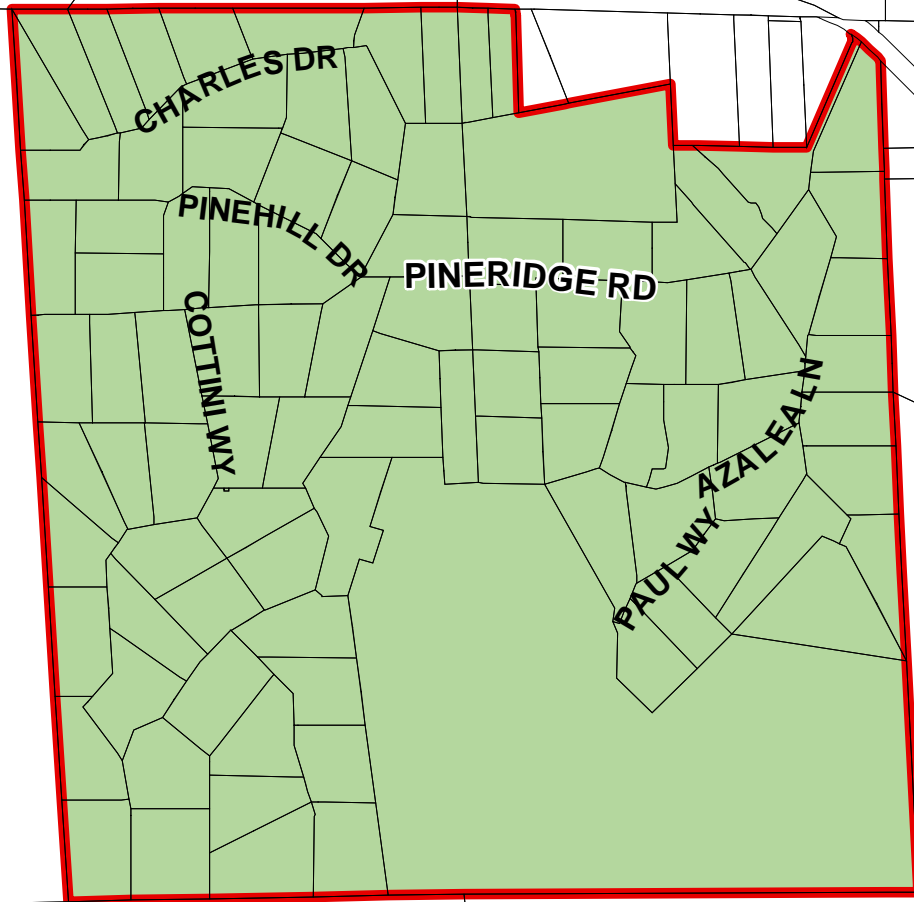

PINERIDGE ROAD
COUNTY SERVICE AREA 24
ROAD LIGHTING/MAINTENANCE

SANTA CRUZ COUNTY, CALIFORNIA

Legend

-  SERVICE AREA 24
-  SPHERE OF INFLUENCE

104-09_CSA24_PineridgeRoad_RD
PREPARED BY SANTA CRUZ COUNTY
GEOGRAPHIC INFORMATION SYSTEM STAFF-December 2009