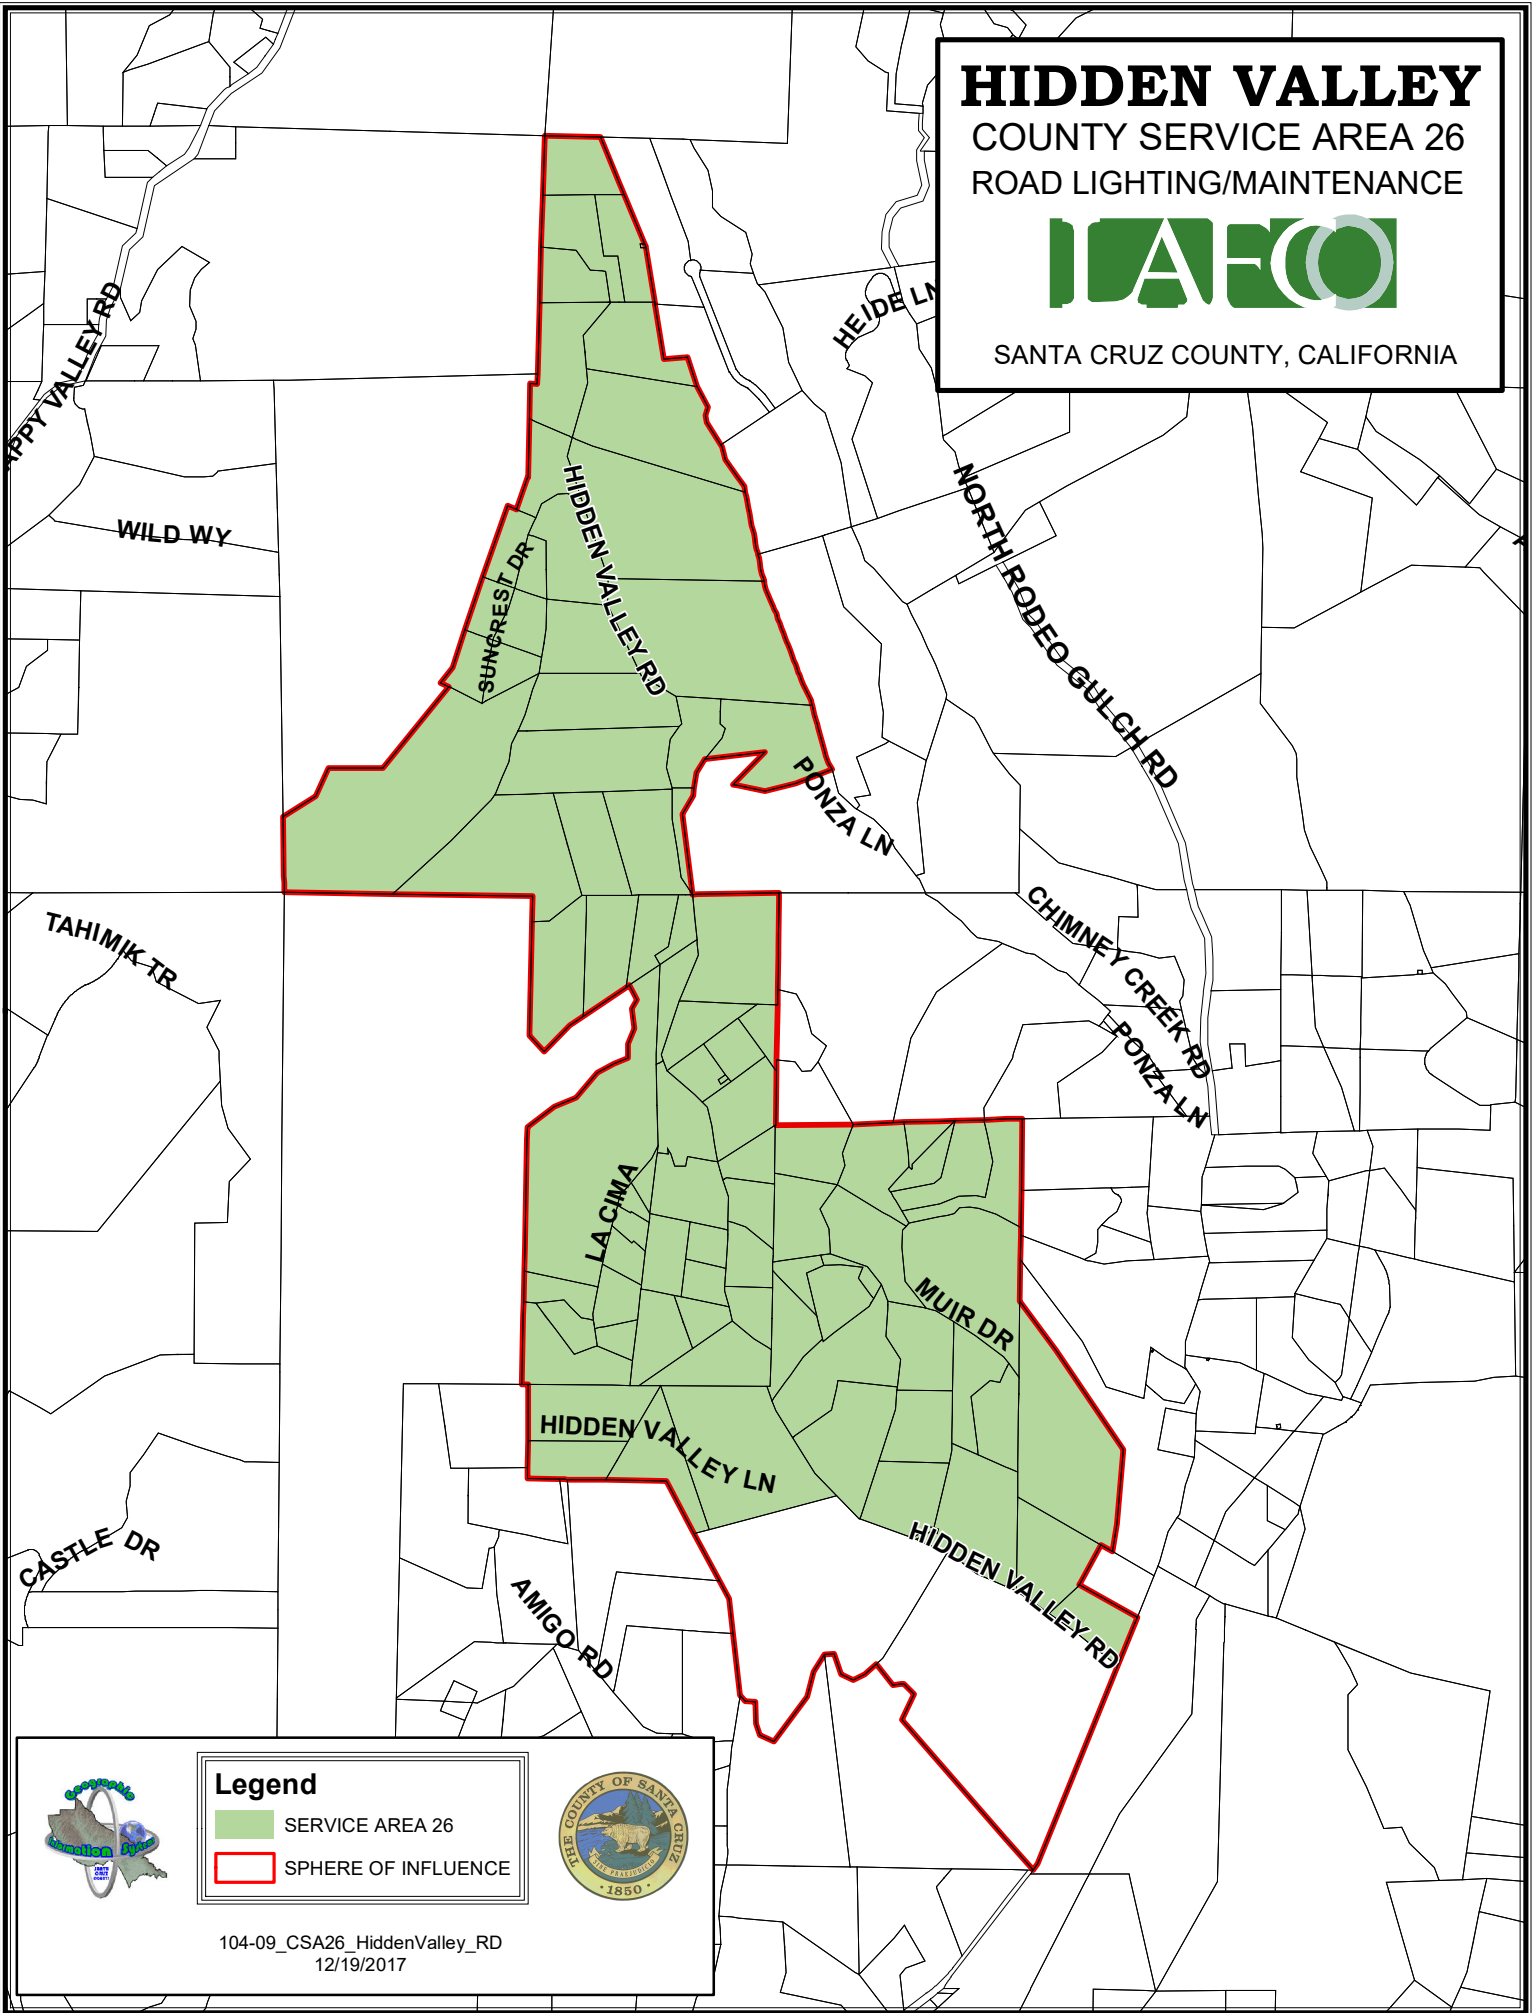

# HIDDEN VALLEY

COUNTY SERVICE AREA 26  
ROAD LIGHTING/MAINTENANCE

SANTA CRUZ COUNTY, CALIFORNIA

## Legend

- SERVICE AREA 26
- SPHERE OF INFLUENCE

104-09\_CSA26\_HiddenValley\_RD  
12/19/2017