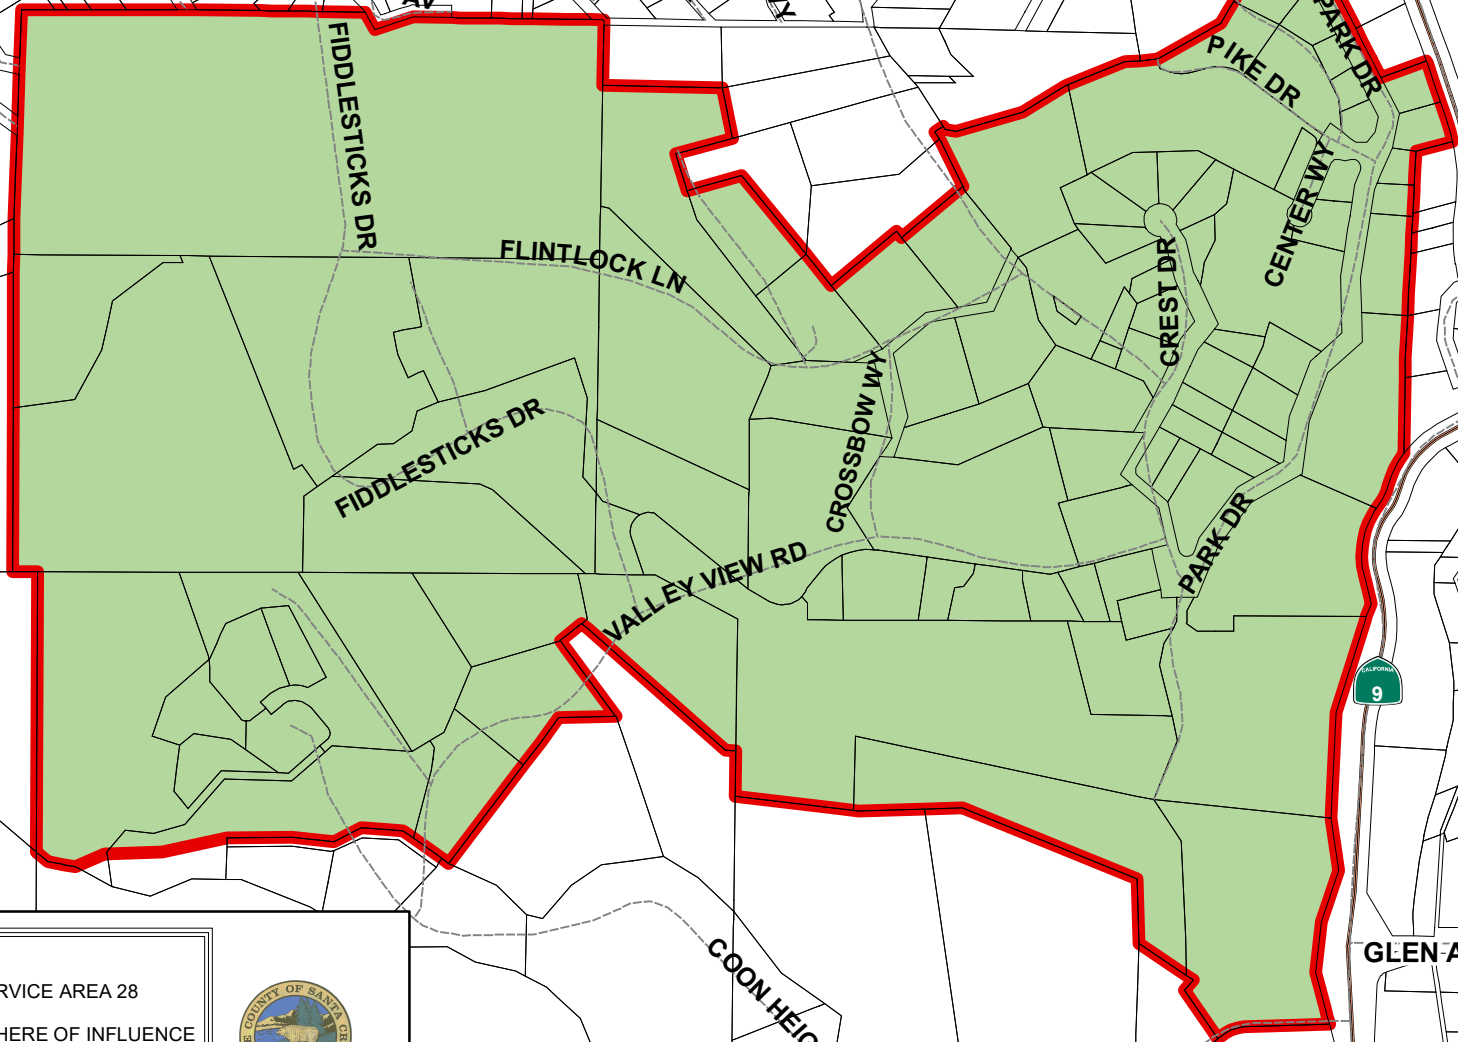

LOMOND TERRACE

COUNTY SERVICE AREA 28
ROAD LIGHTING/MAINTENANCE

SANTA CRUZ COUNTY, CALIFORNIA

Legend

-  SERVICE AREA 28
-  SPHERE OF INFLUENCE

104-09_CSA28_LomondTerrace_RD
12/19/2017