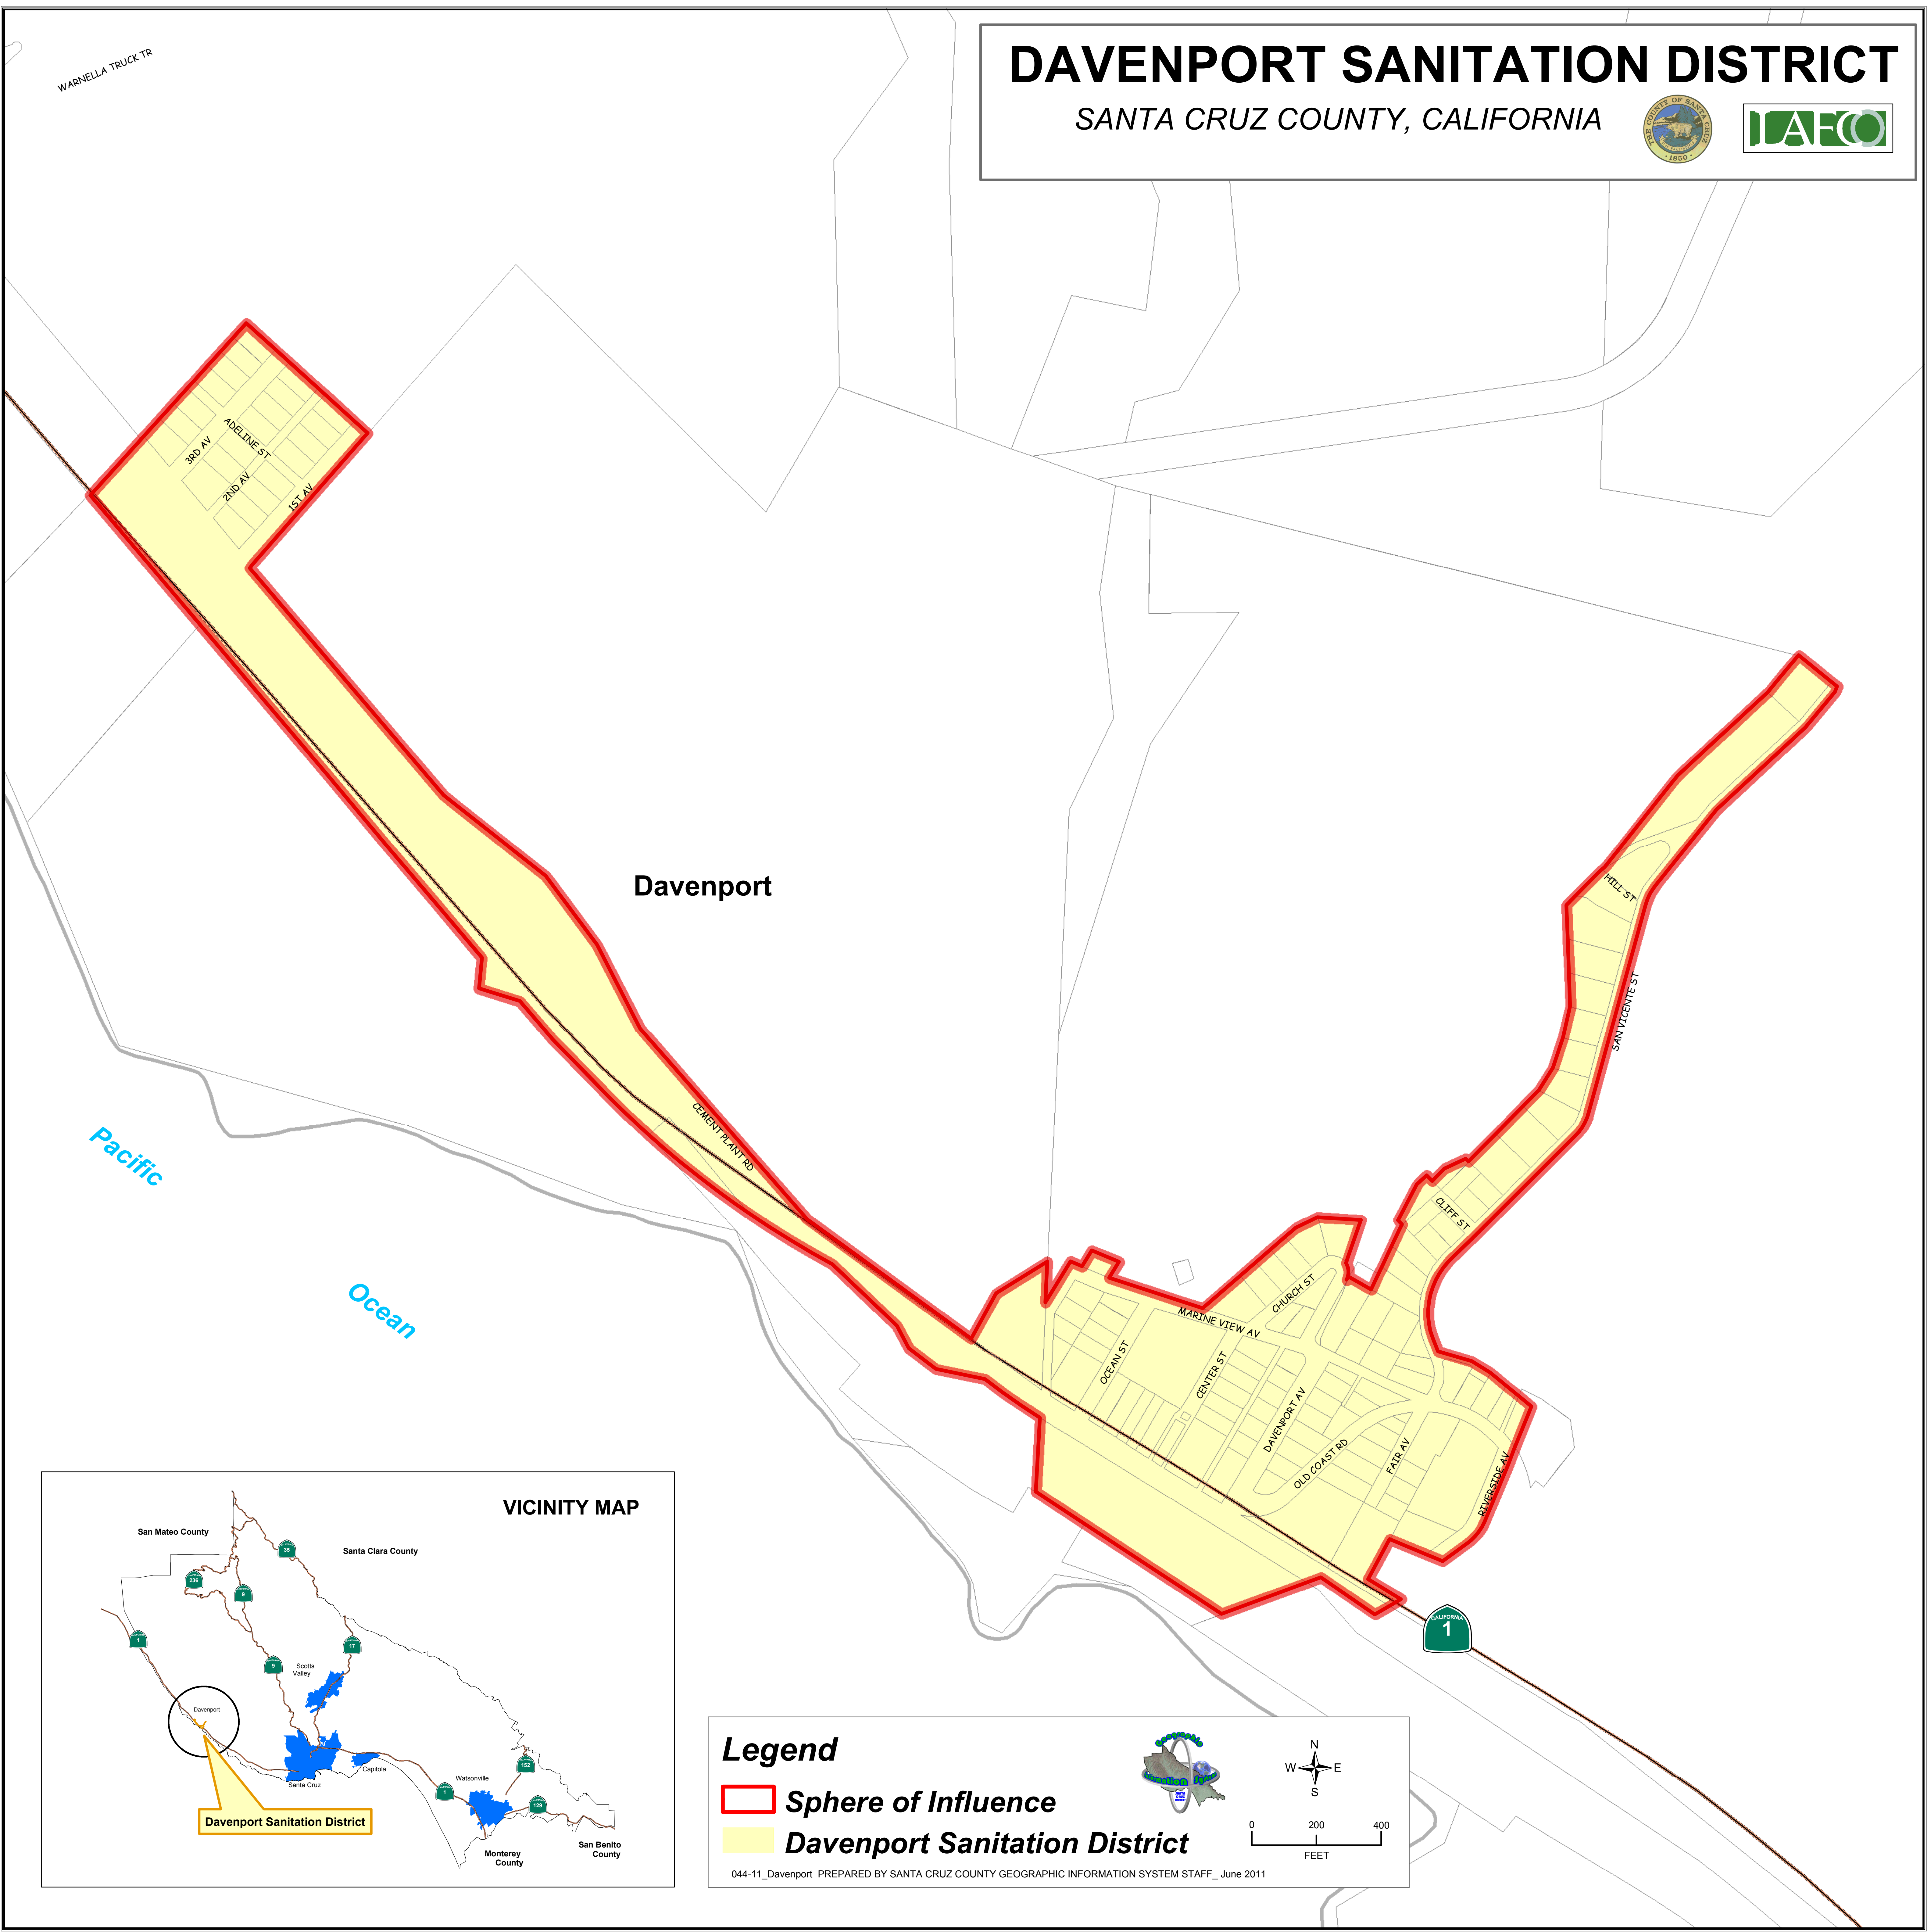

WARNELLA TRUCK TR

# DAVENPORT SANITATION DISTRICT

SANTA CRUZ COUNTY, CALIFORNIA

Davenport

Pacific

Ocean

## VICINITY MAP

## Legend

- Sphere of Influence
- Davenport Sanitation District