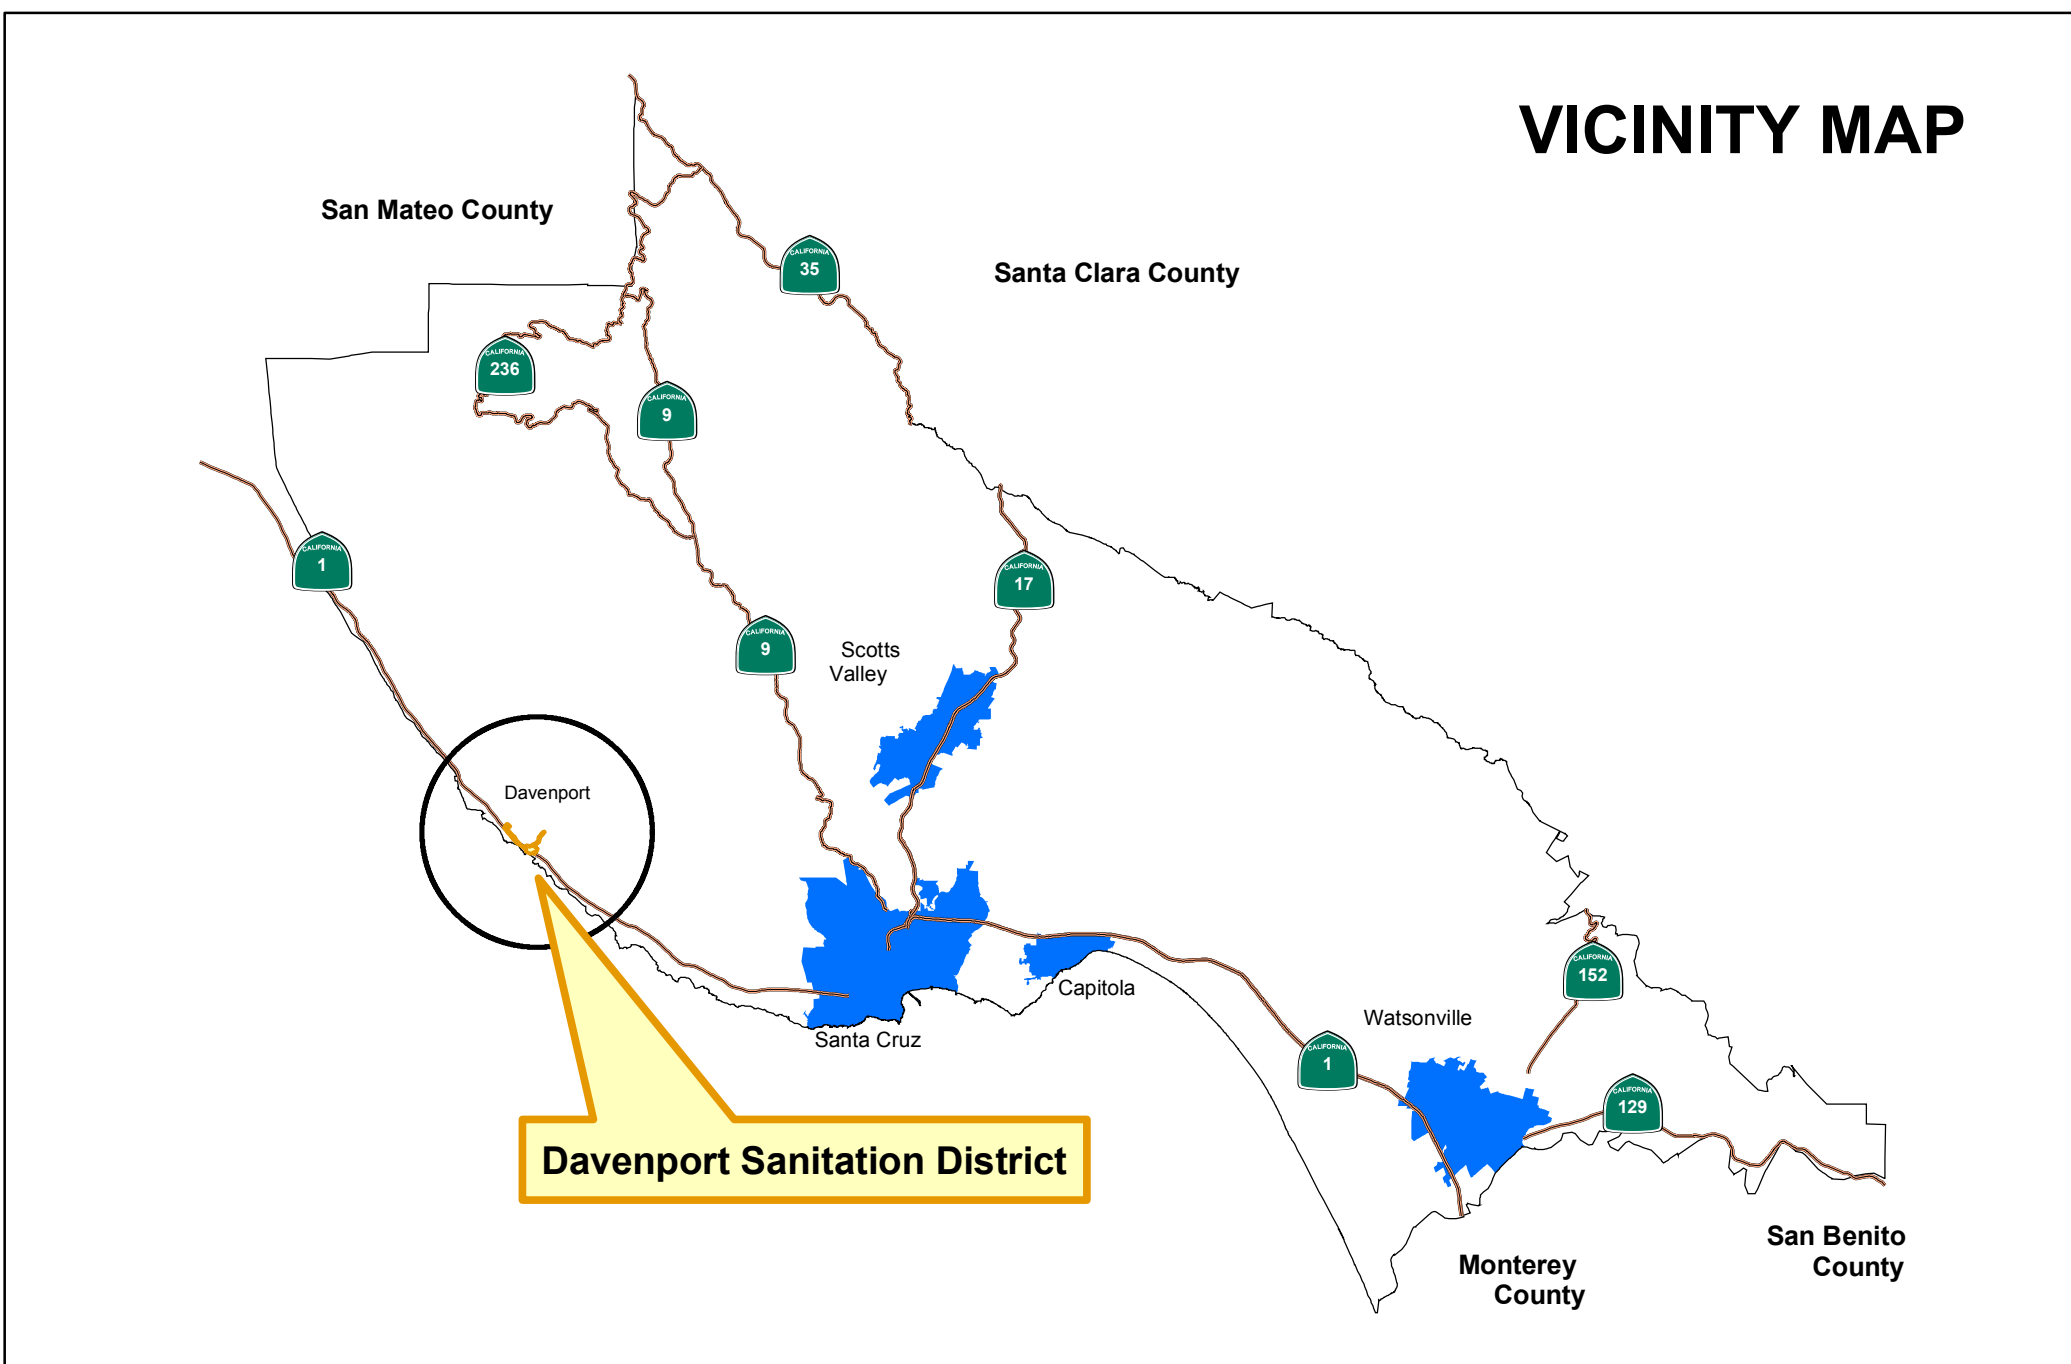

# DAVENPORT SANITATION DISTRICT

SANTA CRUZ COUNTY, CALIFORNIA

Davenport

Pacific

Ocean

## VICINITY MAP

## Legend

- Sphere of Influence
- Davenport Sanitation District